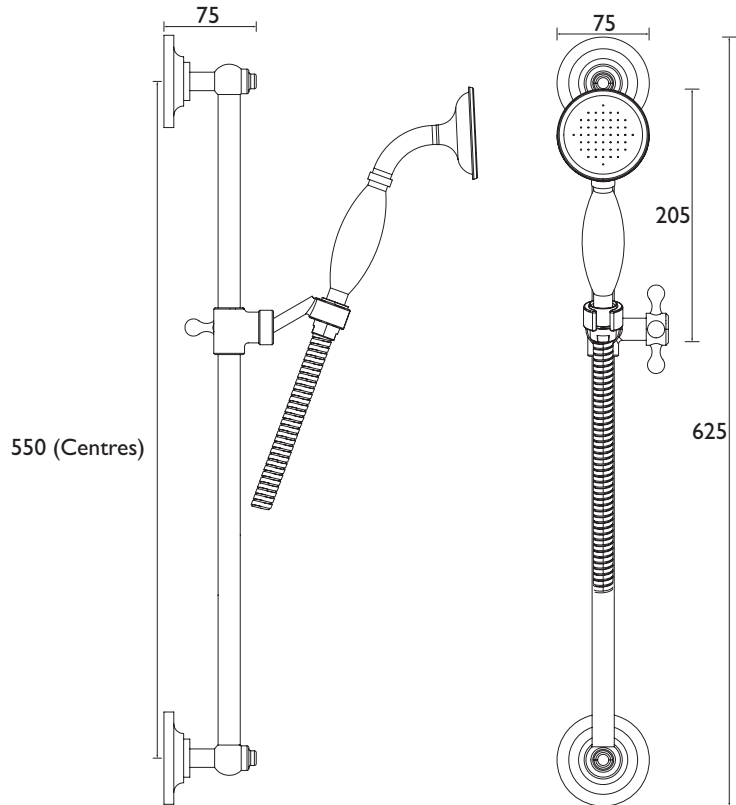

### Specification

Main Construction Material:	Brass
Adjustable Brackets:	No
Shower Head Type:	Traditional Handset
Maximum Hot Water Supply Temperature °C:	65
Maximum Static Pressure: (bar)	10
Plumbing System Suitability:	All - Ideally Balanced
Working Pressure Range:	Min. 0.2 Bar; Max. 5.0 Bar
Isolation Valve Included:	No
Riser Length:	625mm
Rub Clean Handset:	Yes
Mounting Type:	Wall Mounted
Inlet Connection:	G 1/2"

### Dimensions (measurements in mm)