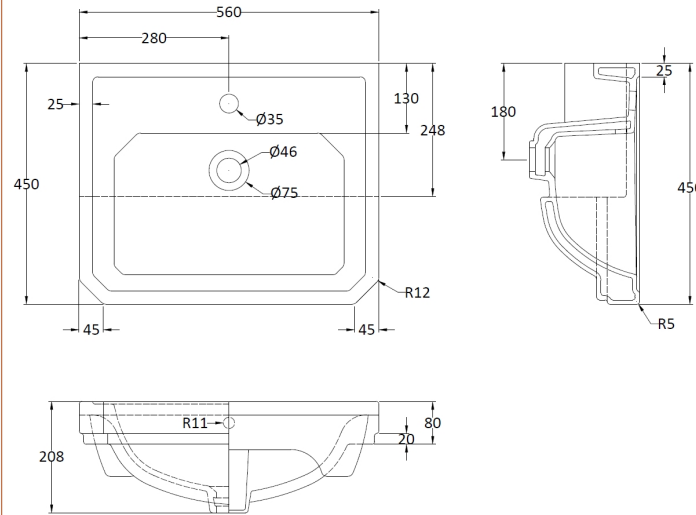

Sales Code: NCS808A

Description: 560mm S/Recess Basin 1Th

Product Dimensions

Height (mm):	0
Width (mm):	0
Depth (mm):	0
Nett Weight (kg):	14.6

Packaging Dimensions

Height (mm):	220
Width (mm):	460
Depth (mm):	570
Gross Weight (kg):	15.2

Packaging Data

Box Colour:	Brown Cardboard Box
Box Qty:	0
Label Size:	0 x 0
Label Colour:	White Label
Label Qty:	0

Outer Box Dimensions (If Applicable)

Height (mm):	
Width (mm):	
Depth (mm):	
Gross Weight (kg):	
Barcode:	5055369040087

Product Details

Country of Origin:	China
Fitting Instruction:	No
Certification: CE & UKCA:	WRAS: N/A WRAS No: N/A
Product Material:	Vitreous China
Fixing Supplied:	No

Pans/Bidets: Trap Style: Not Applicable Includes Seat: Not Applicable

Basins: Tap Hole: One Taphole Chain Stay Hole: No
Template: Yes Supplied Waste Type Req: Slotted
Overflow Inc: Yes Overflow Cover: Yes
Inner Bowl Depth (mm): 110mm