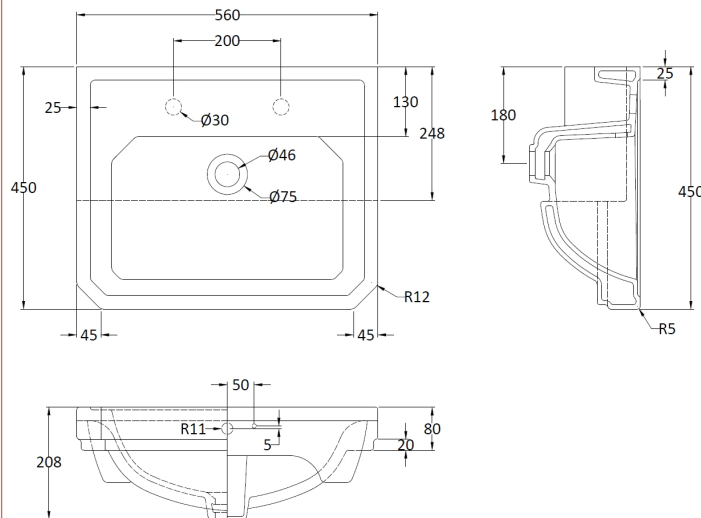

Sales Code: NCS808

Description: 560mm S/Recess Basin 2Th

**Product Dimensions**

Height (mm):	0
Width (mm):	0
Depth (mm):	0
Nett Weight (kg):	14.6

**Packaging Dimensions**

Height (mm):	230
Width (mm):	570
Depth (mm):	490
Gross Weight (kg):	15.2

**Packaging Data**

Box Colour:	Brown Cardboard Box
Box Qty:	0
Label Size:	0 x 0
Label Colour:	White Label
Label Qty:	0

**Outer Box Dimensions (If Applicable)**

Height (mm):	
Width (mm):	
Depth (mm):	
Gross Weight (kg):	
Barcode:	5055369040070

**Product Details**

Country of Origin:	China
Fitting Instruction:	No
Certification: CE & UKCA:	WRAS: N/A WRAS No: N/A
Product Material:	Vitreous China
Fixing Supplied:	No

**Pans/Bidets:** Trap Style: Not Applicable Includes Seat: Not Applicable

**Basins:** Tap Hole: Two Tapholes Chain Stay Hole: Yes  
Template: Yes Supplied Waste Type Req: Slotted With Plu  
Overflow Inc: Yes Overflow Cover: Yes  
Inner Bowl Depth (mm): 110mm