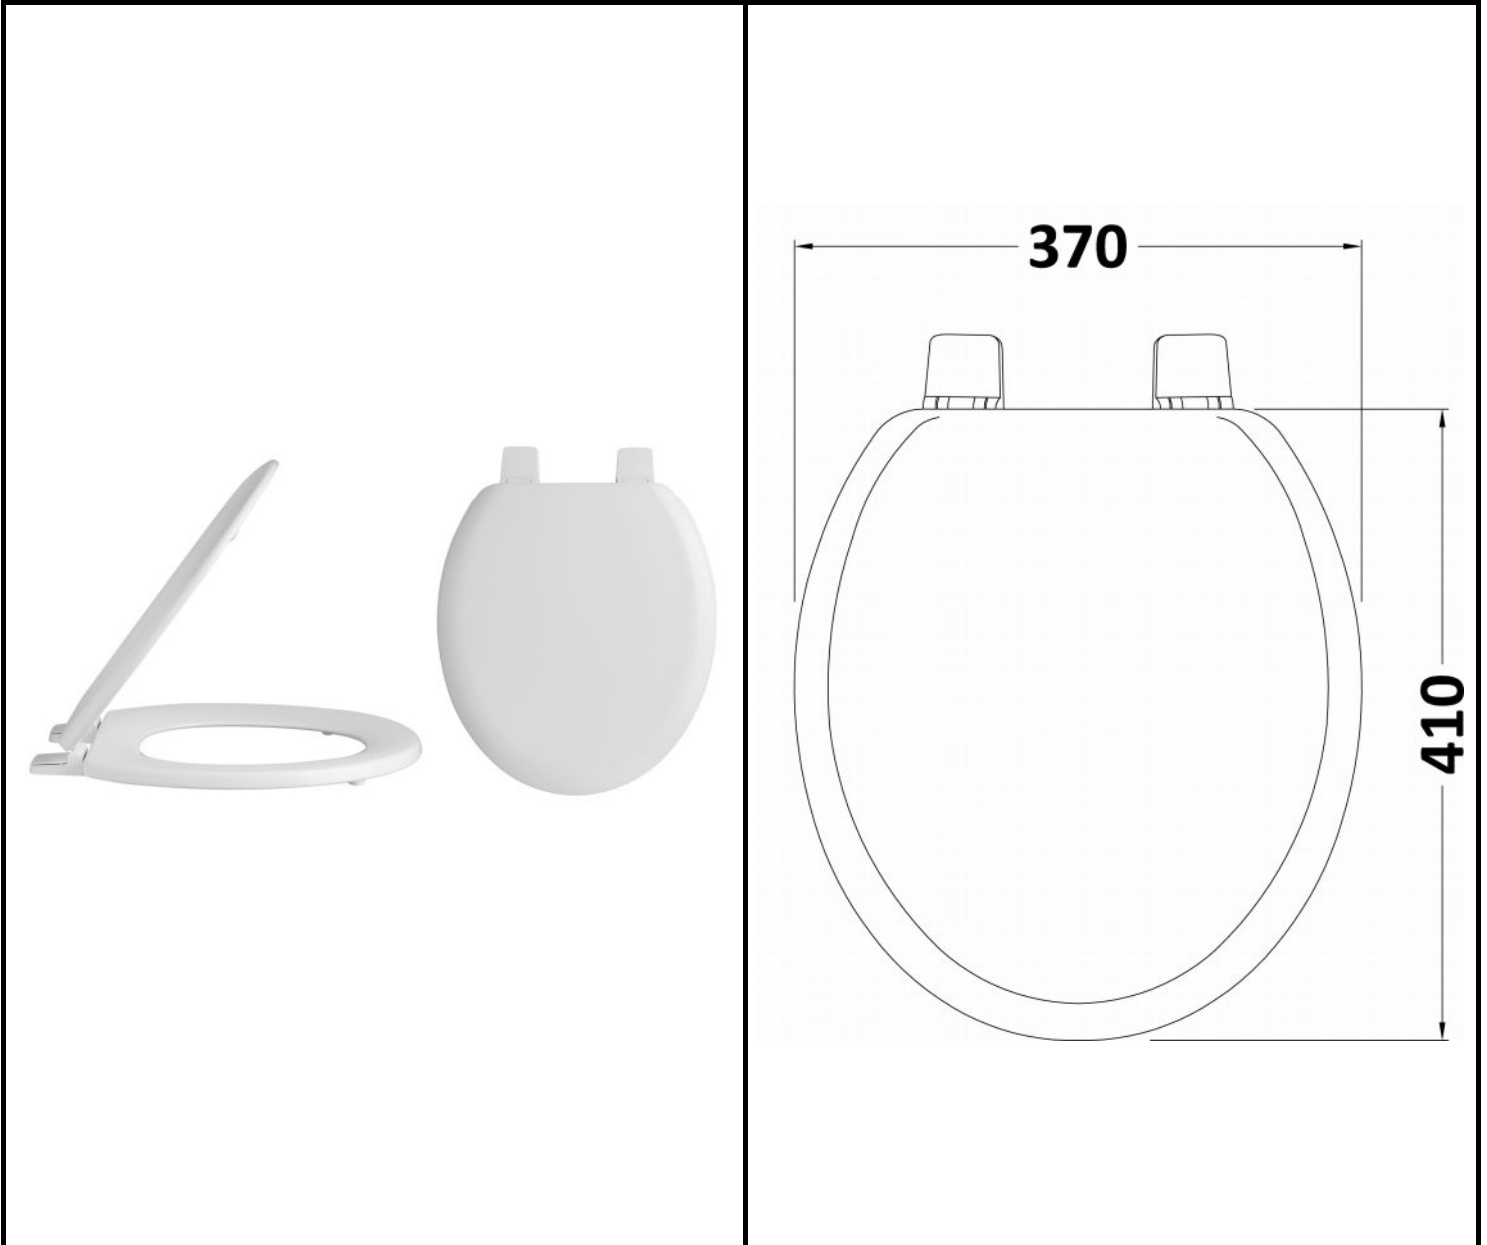

B A Y S W A T E R

London W.2

CODE: BAYF170

DESCRIPTION: Trad Round Toilet Seat Plastic Hinges

CATEGORY: Seats

PRODUCT DIMENSIONS			
Length (mm)	Width (mm)	Height(mm)	Nett Wgt Kg
410	370	60	2.7

PACKAGING DATA			
Box Colour	White Cardboard Box - Printed		
Box Qty	1	Label Colour	White Label
Label Size	100 x 50	Label Qty	1

PACKAGING DIMENSIONS			
Length (mm)	Width (mm)	Height (mm)	Gross Wgt Kg
470	380	55	3

OUTER BOX DIMENSIONS (If Applicable)			
Length (mm)	Width (mm)	Height (mm)	Gross Wgt Kg
390	370	500	
Barcode	5056211842675		

PRODUCT DETAILS	
Country of Origin	China
Fitting Instruction	Yes
Product Material	Mdf Painted
Seat Type	Round
Hinge Centres (Min)	139
Hinge Centres (Max)	171

FSC Certification	Yes
Colour/Finish	White
Fixing Method	Top Fix, Bottom Fix
Seat Function	Standard
Hinge Material	Polypropylene