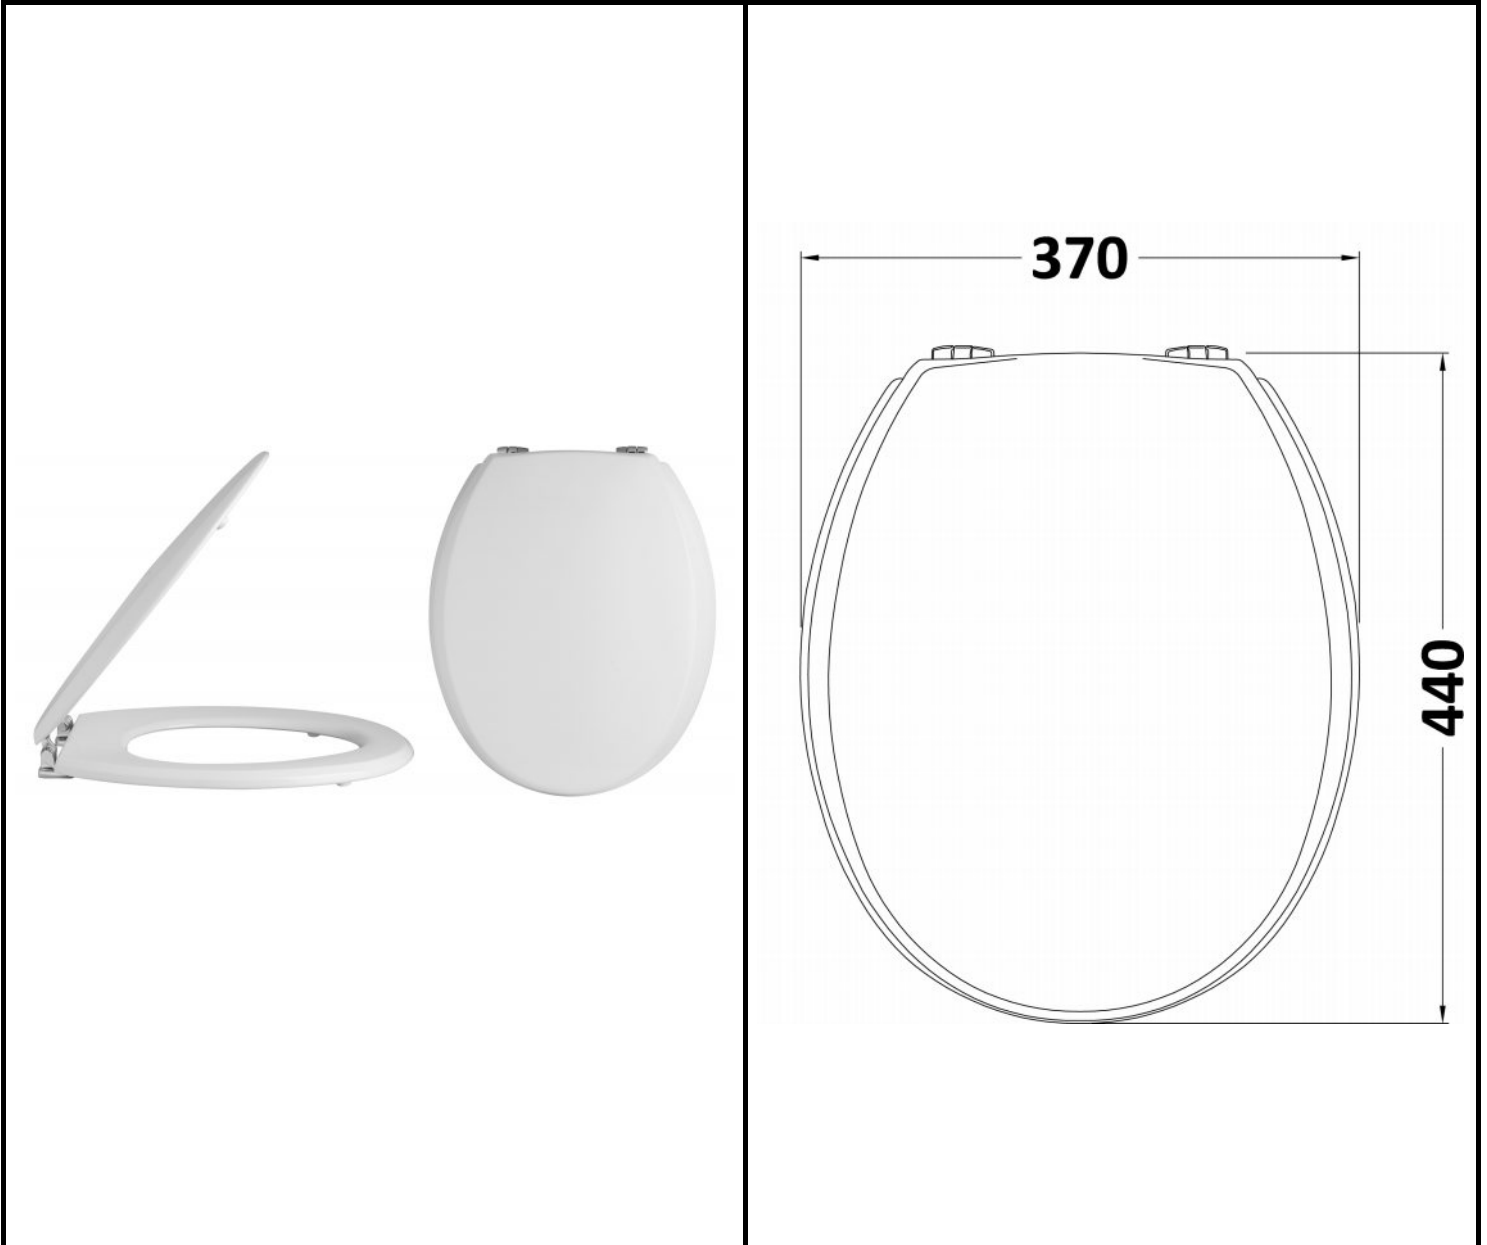

B A Y S W A T E R

London W.2

CODE: BAYF169

DESCRIPTION: Trad Round Toilet Seat Chrome Hinges

CATEGORY: Seats

PRODUCT DIMENSIONS

| Length (mm) | Width (mm) | Height(mm) | Nett Wgt Kg |
|-------------|------------|------------|-------------|
| 440 | 370 | 60 | 2.7 |

PACKAGING DATA

| | | | |
|------------|-------------------------------|--------------|-------------|
| Box Colour | White Cardboard Box - Printed | | |
| Box Qty | 1 | Label Colour | White Label |
| Label Size | 100 x 50 | Label Qty | 1 |

PRODUCT DETAILS

| | | | |
|---------------------|-------------|-------------------|------------|
| Country of Origin | China | FSC Certification | |
| Fitting Instruction | Yes | Colour/Finish | White |
| Product Material | Mdf Painted | Fixing Method | Bottom Fix |
| Seat Type | Round | Seat Function | Standard |
| Hinge Centres (Min) | 145 | Hinge Material | Zinc Alloy |
| Hinge Centres (Max) | 165 | | |