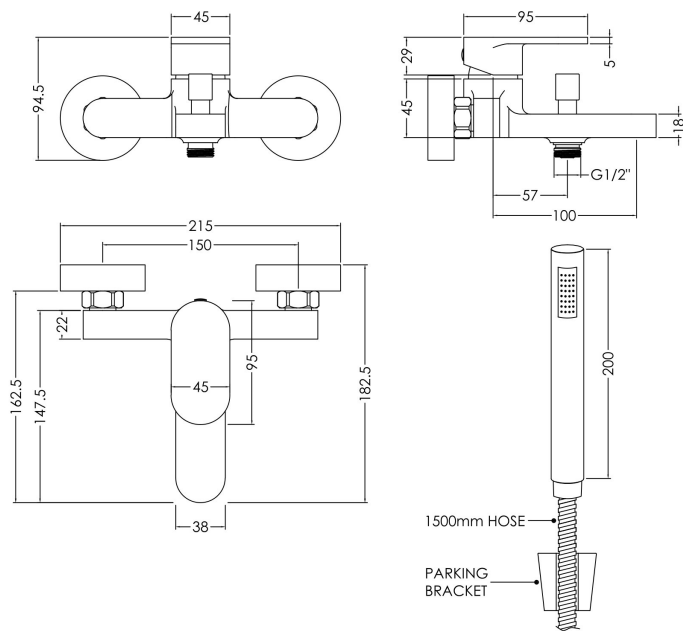

Sales Code: BIN316

Description: Binsey W/M Sl Bsm With Kit

Product Dimensions

Height (mm):	77
Width (mm):	180
Depth (mm):	147
Length (mm):	
Nett Weight (kg):	1.7

Packaging Dimensions

Height (mm):	85
Width (mm):	220
Depth (mm):	330
Gross Weight (kg):	1.7

Packaging Data

Box Colour:	White Cardboard Box
Box Qty:	0
Label Size:	0 x 0
Label Colour:	White Label
Label Qty:	0

Outer Box Dimensions (If Applicable)

Height (mm):	565
Width (mm):	525
Depth (mm):	350

Length (mm):	
Gross Weight (kg):	
Barcode:	5056211898900

Product Details

Country of Origin:	China
Fitting Instruction:	Yes
Product Material:	Brass/ABS
Control Type:	Manual
Waste Included:	Waste Not Included
Waste Type:	Not Applicable
WRAS Approval: No	Approval No: N/A
Valve/Cartridge Type:	1/4 Turn Ceramic Disc
Colour/Finish:	Chrome
Mount Type:	Wall
Operating Pressure (bar):	3

Flow Rates: (Litres Per Min)	0.1 bar: 2.6	0.5 bar: 6	1 bar: 8.4	2 bar: 12	3 bar: 14.5
Pipe Size:	3/4"				
Pipe Centres:	150				