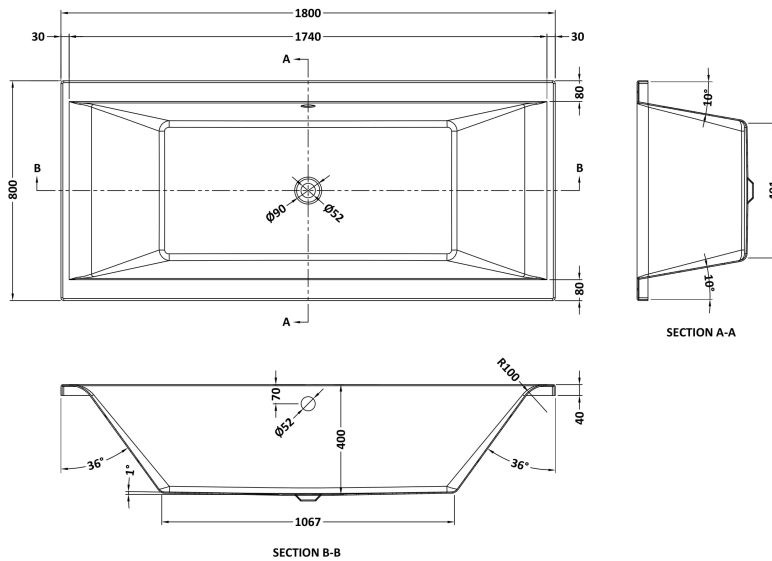

Outer Box Dimensions (If Applicable)

Length (mm):	
Width (mm):	
Height (mm):	
Gross Weight (kg):	
Barcode:	5055275833155

Product Details

Country of Origin:	Poland
Fitting Instruction:	Yes
Certification:	FSC: No CE & UKCA: Yes
Material Colour Reference:	European White
Product Material:	Acrylic
Material Thickness:	4mm
Volume (Ltr):	161L
Displaced Capacity:	91L
Leg Set Included:	Legset Not Included
Waste Included:	Waste Not Included
Drilled/Undrilled:	Undrilled For Taps
Includes Grips:	No Grips Supplied
Embossed:	No
No of Tapholes:	None
Anti-Slip:	No

Outer Box Dimensions (If Applicable)

Length (mm):	
Width (mm):	
Height (mm):	
Gross Weight (kg):	
Barcode:	5055275833162

Product Details

Country of Origin:	Poland
Fitting Instruction:	Yes
Certification:	FSC: No CE & UKCA: Yes
Material Colour Reference:	European White
Product Material:	Acrylic
Material Thickness:	4mm
Volume (Ltr):	179L
Displaced Capacity:	109L
Leg Set Included:	Legset Not Included
Waste Included:	Waste Not Included
Drilled/Undrilled:	Undrilled For Taps
Includes Grips:	No Grips Supplied
Embossed:	No
No of Tapholes:	None
Anti-Slip:	No

Sales Code: NBA214

Description: Square De Bath & Leg Set 1800X800

Packaging Details

Barcode: 5055369006755

Sales Code: NBA214NL

Description: Square Double Ended Bath 1800X800

Product Dimensions

Length (mm):	0
Width (mm):	0
Depth (mm):	0
Nett Weight (kg):	21

Outer Box Dimensions (If Applicable)

Length (mm):	
Width (mm):	
Height (mm):	
Gross Weight (kg):	
Barcode:	5055275833186

Product Details

Country of Origin:	Poland
Fitting Instruction:	Yes
Certification:	FSC: No CE & UKCA: Yes
Material Colour Reference:	European White
Product Material:	Acrylic
Material Thickness:	4mm
Volume (Ltr):	216L
Displaced Capacity:	146L
Leg Set Included:	Legset Not Included
Waste Included:	Waste Not Included
Drilled/Undrilled:	Undrilled For Taps
Includes Grips:	No Grips Supplied
Embossed:	No
No of Tapholes:	None
Anti-Slip:	No