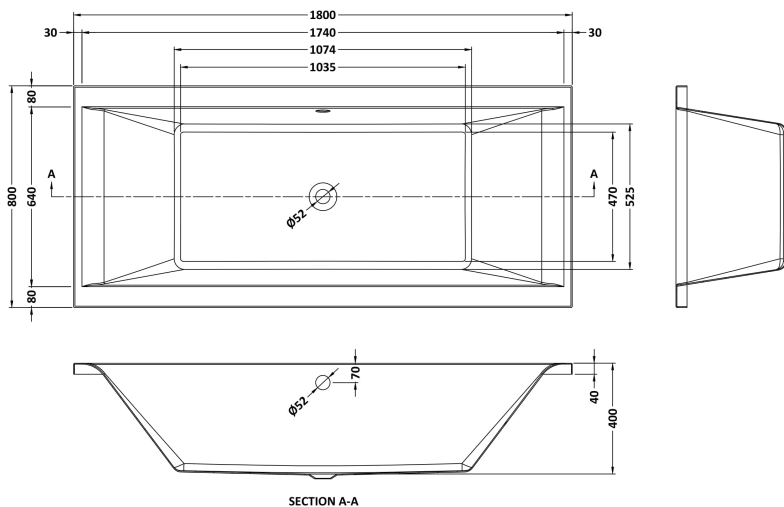

Outer Box Dimensions (If Applicable)

Length (mm):	
Width (mm):	
Height (mm):	
Gross Weight (kg):	
Barcode:	5055275833162

Product Details

Country of Origin:	Poland
Fitting Instruction:	Yes
Certification:	FSC: No CE & UKCA: Yes
Material Colour Reference:	European White
Product Material:	Acrylic
Material Thickness:	4mm
Volume (Ltr):	179L
Displaced Capacity:	109L
Leg Set Included:	Legset Not Included
Waste Included:	Waste Not Included
Drilled/Undrilled:	Undrilled For Taps
Includes Grips:	No Grips Supplied
Embossed:	No
No of Tapholes:	None
Anti-Slip:	No

Sales Code: NBA214

Description: Square De Bath & Leg Set 1800X800

Packaging Details

Barcode: 5055369006755

Sales Code: NBA214NL

Description: Square Double Ended Bath 1800X800

Product Dimensions

Length (mm):	0
Width (mm):	0
Depth (mm):	0
Nett Weight (kg):	21

Packaging Dimensions

Length (mm):	1800
Width (mm):	800
Depth (mm):	425
Gross Weight (kg):	21

Packaging Data

Box Colour:	Brown Cardboard Sleeve
Box Qty:	0
Label Size:	0 x 0
Label Colour:	White Label
Label Qty:	0

Outer Box Dimensions (If Applicable)

Length (mm):	
Width (mm):	
Height (mm):	
Gross Weight (kg):	
Barcode:	5055275833186

Product Details

Country of Origin:	Poland
Fitting Instruction:	Yes
Certification:	FSC: No CE & UKCA: Yes
Material Colour Reference:	European White
Product Material:	Acrylic
Material Thickness:	4mm
Volume (Ltr):	216L
Displaced Capacity:	146L
Leg Set Included:	Legset Not Included
Waste Included:	Waste Not Included
Drilled/Undrilled:	Undrilled For Taps
Includes Grips:	No Grips Supplied
Embossed:	No
No of Tapholes:	None
Anti-Slip:	No