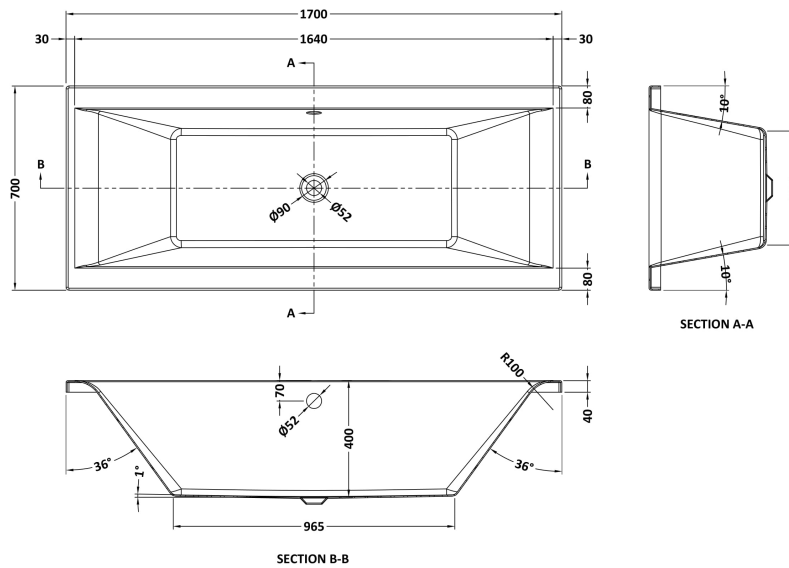

Sales Code: NBA209

Description: Square De Bath & Leg Set 1700X700

Packaging Details

Barcode: 5055369006731

Sales Code: NBA209NL

Description: Square Double Ended Bath 1700X700

Product Dimensions

Length (mm):	0
Width (mm):	0
Depth (mm):	0
Nett Weight (kg):	18.4

Packaging Dimensions

Length (mm):	1700
Width (mm):	730
Depth (mm):	400
Gross Weight (kg):	18.4

Packaging Data

Box Colour:	Brown Cardboard Sleeve
Box Qty:	0
Label Size:	0 x 0
Label Colour:	White Label
Label Qty:	0

Outer Box Dimensions (If Applicable)

Length (mm):	
Width (mm):	
Height (mm):	
Gross Weight (kg):	
Barcode:	5055275833155

Product Details

Country of Origin:	Poland
Fitting Instruction:	Yes
Certification:	FSC: No CE & UKCA: Yes
Material Colour Reference:	European White
Product Material:	Acrylic
Material Thickness:	4mm
Volume (Ltr):	161L
Displaced Capacity:	91L
Leg Set Included:	Legset Not Included
Waste Included:	Waste Not Included
Drilled/Undrilled:	Undrilled For Taps
Includes Grips:	No Grips Supplied
Embossed:	No
No of Tapholes:	None
Anti-Slip:	No

Outer Box Dimensions (If Applicable)

Length (mm):	
Width (mm):	
Height (mm):	
Gross Weight (kg):	
Barcode:	5055275833162

Product Details

Country of Origin:	Poland
Fitting Instruction:	Yes
Certification:	FSC: No CE & UKCA: Yes
Material Colour Reference:	European White
Product Material:	Acrylic
Material Thickness:	4mm
Volume (Ltr):	179L
Displaced Capacity:	109L
Leg Set Included:	Legset Not Included
Waste Included:	Waste Not Included
Drilled/Undrilled:	Undrilled For Taps
Includes Grips:	No Grips Supplied
Embossed:	No
No of Tapholes:	None
Anti-Slip:	No