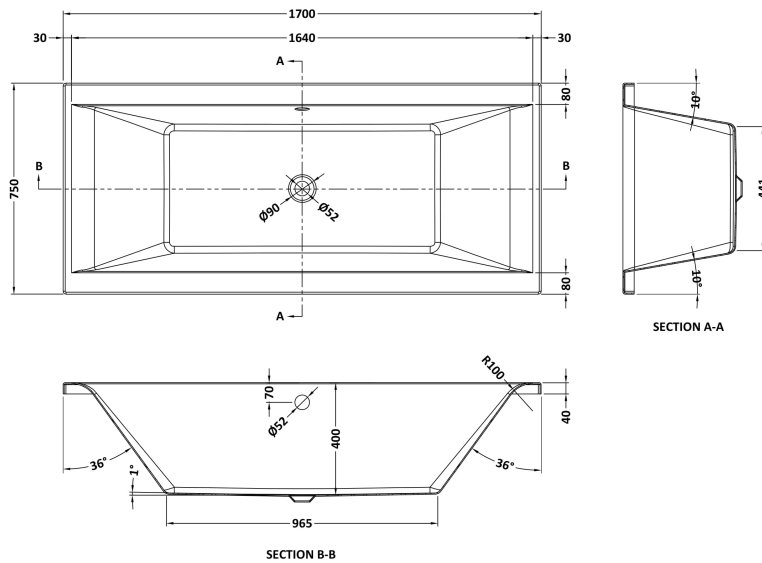

Outer Box Dimensions (If Applicable)

Length (mm):	
Width (mm):	
Height (mm):	
Gross Weight (kg):	
Barcode:	5055275833155

Product Details

Country of Origin:	Poland
Fitting Instruction:	Yes
Certification:	FSC: No CE & UKCA: Yes
Material Colour Reference:	European White
Product Material:	Acrylic
Material Thickness:	4mm
Volume (Ltr):	161L
Displaced Capacity:	91L
Leg Set Included:	Legset Not Included
Waste Included:	Waste Not Included
Drilled/Undrilled:	Undrilled For Taps
Includes Grips:	No Grips Supplied
Embossed:	No
No of Tapholes:	None
Anti-Slip:	No

Sales Code: NBA210

Description: Square De Bath & Leg Set 1700X750

Packaging Details

Barcode: 5055369006748

Sales Code: NBA210NL

Description: Square Double Ended Bath 1700X750

Product Dimensions

Length (mm):	0
Width (mm):	0
Depth (mm):	0
Nett Weight (kg):	17

Packaging Dimensions

Length (mm):	1700
Width (mm):	750
Depth (mm):	425
Gross Weight (kg):	17

Packaging Data

Box Colour:	Brown Cardboard Sleeve
Box Qty:	0
Label Size:	0 x 0
Label Colour:	White Label
Label Qty:	0

Outer Box Dimensions (If Applicable)

Length (mm):	
Width (mm):	
Height (mm):	
Gross Weight (kg):	
Barcode:	5055275833162

Product Details

Country of Origin:	Poland
Fitting Instruction:	Yes
Certification:	FSC: No CE & UKCA: Yes
Material Colour Reference:	European White
Product Material:	Acrylic
Material Thickness:	4mm
Volume (Ltr):	179L
Displaced Capacity:	109L
Leg Set Included:	Legset Not Included
Waste Included:	Waste Not Included
Drilled/Undrilled:	Undrilled For Taps
Includes Grips:	No Grips Supplied
Embossed:	No
No of Tapholes:	None
Anti-Slip:	No