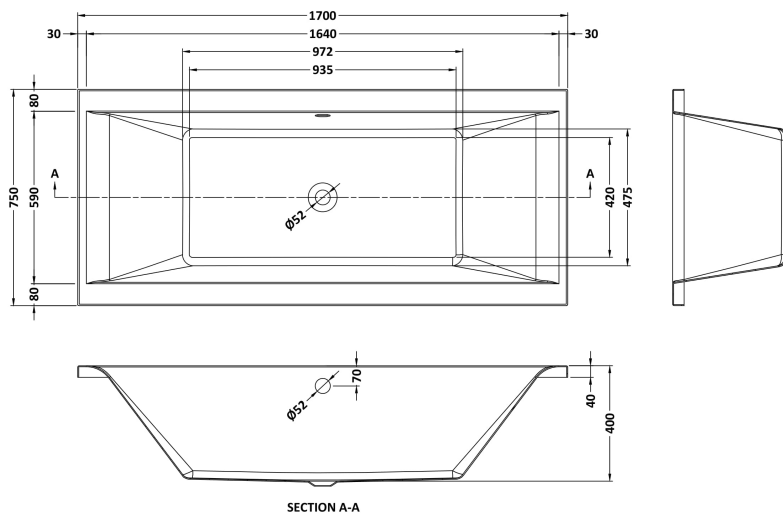

Outer Box Dimensions (If Applicable)

Length (mm):	
Width (mm):	
Height (mm):	
Gross Weight (kg):	
Barcode:	5055275833155

Product Details

Country of Origin:	Poland
Fitting Instruction:	Yes
Certification:	FSC: No CE & UKCA: Yes
Material Colour Reference:	European White
Product Material:	Acrylic
Material Thickness:	4mm
Volume (Ltr):	161L
Displaced Capacity:	91L
Leg Set Included:	Legset Not Included
Waste Included:	Waste Not Included
Drilled/Undrilled:	Undrilled For Taps
Includes Grips:	No Grips Supplied
Embossed:	No
No of Tapholes:	None
Anti-Slip:	No

Sales Code: NBA210

Description: Square De Bath & Leg Set 1700X750

Packaging Details

Barcode: 5055369006748

Sales Code: NBA210NL

Description: Square Double Ended Bath 1700X750

Product Dimensions

Length (mm):	0
Width (mm):	0
Depth (mm):	0
Nett Weight (kg):	17

Packaging Dimensions

Length (mm):	1700
Width (mm):	750
Depth (mm):	425
Gross Weight (kg):	17

Packaging Data

Box Colour:	Brown Cardboard Sleeve
Box Qty:	0
Label Size:	0 x 0
Label Colour:	White Label
Label Qty:	0

Outer Box Dimensions (If Applicable)

Length (mm):	
Width (mm):	
Height (mm):	
Gross Weight (kg):	
Barcode:	5055275833162

Product Details

Country of Origin:	Poland
Fitting Instruction:	Yes
Certification:	FSC: No CE & UKCA: Yes
Material Colour Reference:	European White
Product Material:	Acrylic
Material Thickness:	4mm
Volume (Ltr):	179L
Displaced Capacity:	109L
Leg Set Included:	Legset Not Included
Waste Included:	Waste Not Included
Drilled/Undrilled:	Undrilled For Taps
Includes Grips:	No Grips Supplied
Embossed:	No
No of Tapholes:	None
Anti-Slip:	No