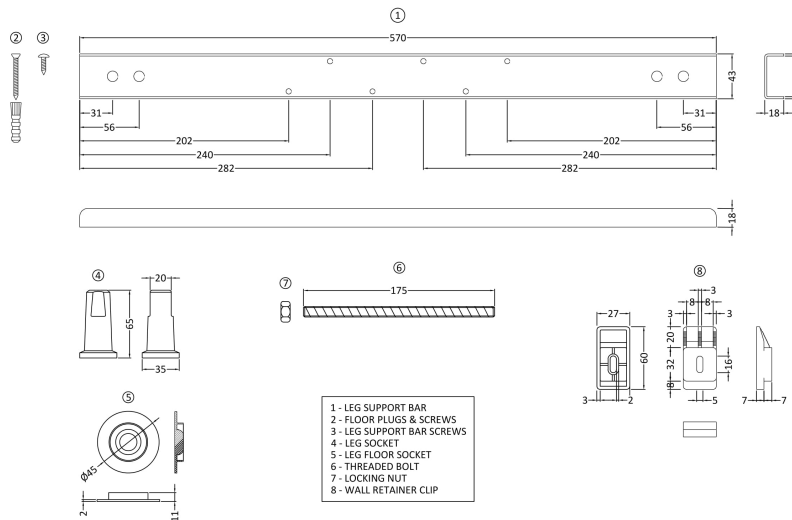

Outer Box Dimensions (If Applicable)

Length (mm):	
Width (mm):	
Height (mm):	
Gross Weight (kg):	
Barcode:	5055275833162

Product Details

Country of Origin:	Poland
Fitting Instruction:	Yes
Certification:	FSC: No CE & UKCA: Yes
Material Colour Reference:	European White
Product Material:	Acrylic
Material Thickness:	4mm
Volume (Ltr):	179L
Displaced Capacity:	109L
Leg Set Included:	Legset Not Included
Waste Included:	Waste Not Included
Drilled/Undrilled:	Undrilled For Taps
Includes Grips:	No Grips Supplied
Embossed:	No
No of Tapholes:	None
Anti-Slip:	No

Packaging Dimensions

Length (mm):	1800
Width (mm):	800
Depth (mm):	425
Gross Weight (kg):	21

Packaging Data

Box Colour:	Brown Cardboard Sleeve
Box Qty:	0
Label Size:	0 x 0
Label Colour:	White Label
Label Qty:	0

Outer Box Dimensions (If Applicable)

Length (mm):	
Width (mm):	
Height (mm):	
Gross Weight (kg):	
Barcode:	5055275833186

Product Details

Country of Origin:	Poland
Fitting Instruction:	Yes
Certification:	FSC: No CE & UKCA: Yes
Material Colour Reference:	European White
Product Material:	Acrylic
Material Thickness:	4mm
Volume (Ltr):	216L
Displaced Capacity:	146L
Leg Set Included:	Legset Not Included
Waste Included:	Waste Not Included
Drilled/Undrilled:	Undrilled For Taps
Includes Grips:	No Grips Supplied
Embossed:	No
No of Tapholes:	None
Anti-Slip:	No

Sales Code: NBL001

Description: Leg Set

Product Dimensions

Length (mm):	0
Width (mm):	0
Depth (mm):	0
Nett Weight (kg):	1.9

Packaging Dimensions

Length (mm):	600
Width (mm):	60
Depth (mm):	60
Gross Weight (kg):	1.9