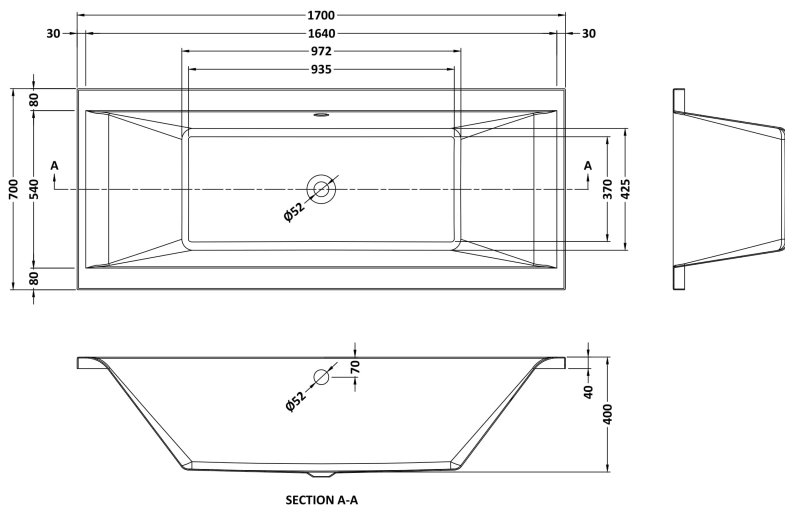

Sales Code: NBA209

Description: Square De Bath & Leg Set 1700X700

Packaging Details

Barcode: 5055369006731

Sales Code: NBA209NL

Description: Square Double Ended Bath 1700X700

Product Dimensions

Length (mm):	0
Width (mm):	0
Depth (mm):	0
Nett Weight (kg):	18.4

Packaging Dimensions

Length (mm):	1700
Width (mm):	730
Depth (mm):	400
Gross Weight (kg):	18.4

Packaging Data

Box Colour:	Brown Cardboard Sleeve
Box Qty:	0
Label Size:	0 x 0
Label Colour:	White Label
Label Qty:	0

Outer Box Dimensions (If Applicable)

Length (mm):	
Width (mm):	
Height (mm):	
Gross Weight (kg):	
Barcode:	5055275833155

Product Details

Country of Origin:	Poland
Fitting Instruction:	Yes
Certification:	FSC: No CE & UKCA: Yes
Material Colour Reference:	European White
Product Material:	Acrylic
Material Thickness:	4mm
Volume (Ltr):	161L
Displaced Capacity:	91L
Leg Set Included:	Legset Not Included
Waste Included:	Waste Not Included
Drilled/Undrilled:	Undrilled For Taps
Includes Grips:	No Grips Supplied
Embossed:	No
No of Tapholes:	None
Anti-Slip:	No

Outer Box Dimensions (If Applicable)

Length (mm):	
Width (mm):	
Height (mm):	
Gross Weight (kg):	
Barcode:	5055275833162

Product Details

Country of Origin:	Poland
Fitting Instruction:	Yes
Certification:	FSC: No CE & UKCA: Yes
Material Colour Reference:	European White
Product Material:	Acrylic
Material Thickness:	4mm
Volume (Ltr):	179L
Displaced Capacity:	109L
Leg Set Included:	Legset Not Included
Waste Included:	Waste Not Included
Drilled/Undrilled:	Undrilled For Taps
Includes Grips:	No Grips Supplied
Embossed:	No
No of Tapholes:	None
Anti-Slip:	No