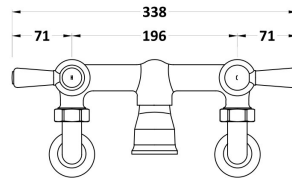

Sales Code: BC303HLWM

Description: Wall Mount Bath Filler Hex Lever

Product Dimensions

Height (mm):	142
Width (mm):	338
Depth (mm):	217
Length (mm):	
Nett Weight (kg):	2.3

Packaging Dimensions

Height (mm):	125
Width (mm):	250
Depth (mm):	200
Gross Weight (kg):	2.3

Packaging Data

Box Colour:	White Cardboard Box
Box Qty:	0
Label Size:	0 x 0
Label Colour:	White Label
Label Qty:	0

Outer Box Dimensions (If Applicable)

Height (mm):	200
Width (mm):	250
Depth (mm):	125

Length (mm):	
Gross Weight (kg):	
Barcode:	5056211853145

Product Details

Country of Origin:	China
Fitting Instruction:	Yes
Product Material:	Brass
Control Type:	Manual
Waste Included:	Waste Not Included
Waste Type:	Not Applicable
WRAS Approval:	No
Approval No:	N/A
Valve/Cartridge Type:	1/4 Turn Ceramic Disc
Colour/Finish:	Chrome
Mount Type:	Wall
Operating Pressure (bar):	0.2
Flow Rates: (Litres Per Min)	0.1 bar: 10 0.5 bar: 36.2 1 bar: 53 2 bar: 75.7 3 bar: 92
Pipe Size:	22 mm (3/4" Bsp)
Pipe Centres:	196mm

Sales Code: BC303DLWM

Description: Wall Mount Bath Filler Dome Lever

Product Dimensions

Height (mm):	142
Width (mm):	338
Depth (mm):	217
Length (mm):	
Nett Weight (kg):	2.3

Packaging Dimensions

Height (mm):	125
Width (mm):	250
Depth (mm):	200
Gross Weight (kg):	2.3