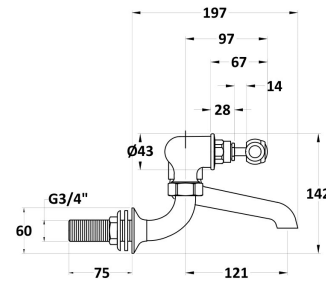

Sales Code: BC303HLWM

Description: Wall Mount Bath Filler Hex Lever

Product Dimensions

Height (mm):	142
Width (mm):	338
Depth (mm):	217
Length (mm):	
Nett Weight (kg):	2.3

Packaging Dimensions

Height (mm):	125
Width (mm):	250
Depth (mm):	200
Gross Weight (kg):	2.3

Packaging Data

Box Colour:	White Cardboard Box
Box Qty:	0
Label Size:	0 x 0
Label Colour:	White Label
Label Qty:	0

Outer Box Dimensions (If Applicable)

Height (mm):	200
Width (mm):	250
Depth (mm):	125

Length (mm):	
Gross Weight (kg):	
Barcode:	5056211853145

Product Details

Country of Origin:	China
Fitting Instruction:	Yes
Product Material:	Brass
Control Type:	Manual
Waste Included:	Waste Not Included
Waste Type:	Not Applicable
WRAS Approval:	No
Approval No:	N/A
Valve/Cartridge Type:	1/4 Turn Ceramic Disc
Colour/Finish:	Chrome
Mount Type:	Wall
Operating Pressure (bar):	0.2
Flow Rates: (Litres Per Min)	0.1 bar: 10 0.5 bar: 36.2 1 bar: 53 2 bar: 75.7 3 bar: 92
Pipe Size:	22 mm (3/4" Bsp)
Pipe Centres:	196mm

Sales Code: BC303DLWM

Description: Wall Mount Bath Filler Dome Lever

Product Dimensions

Height (mm):	142
Width (mm):	338
Depth (mm):	217
Length (mm):	
Nett Weight (kg):	2.3

Packaging Dimensions

Height (mm):	125
Width (mm):	250
Depth (mm):	200
Gross Weight (kg):	2.3