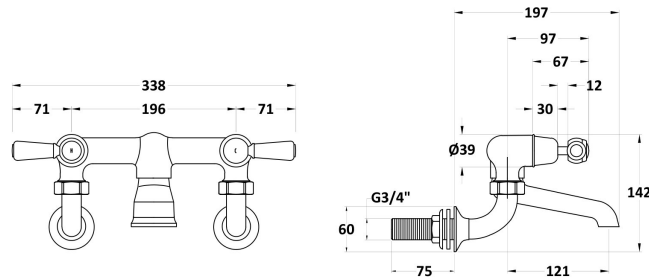

Sales Code: BC303HLWM

Description: Wall Mount Bath Filler Hex Lever

Product Dimensions

Height (mm):	142
Width (mm):	338
Depth (mm):	217
Length (mm):	
Nett Weight (kg):	2.3

Packaging Dimensions

Height (mm):	125
Width (mm):	250
Depth (mm):	200
Gross Weight (kg):	2.3

Packaging Data

Box Colour:	White Cardboard Box
Box Qty:	0
Label Size:	0 x 0
Label Colour:	White Label
Label Qty:	0

Outer Box Dimensions (If Applicable)

Height (mm):	200
Width (mm):	250
Depth (mm):	125

Length (mm):	
Gross Weight (kg):	
Barcode:	5056211853145

Product Details

Country of Origin:	China
Fitting Instruction:	Yes
Product Material:	Brass
Control Type:	Manual
Waste Included:	Waste Not Included
Waste Type:	Not Applicable
WRAS Approval:	No
Approval No:	N/A
Valve/Cartridge Type:	1/4 Turn Ceramic Disc
Colour/Finish:	Chrome
Mount Type:	Wall
Operating Pressure (bar):	0.2
Flow Rates: (Litres Per Min)	0.1 bar: 10 0.5 bar: 36.2 1 bar: 53 2 bar: 75.7 3 bar: 92
Pipe Size:	22 mm (3/4" Bsp)
Pipe Centres:	196mm

Sales Code: BC303DLWM

Description: Wall Mount Bath Filler Dome Lever

Product Dimensions

Height (mm):	142
Width (mm):	338
Depth (mm):	217
Length (mm):	
Nett Weight (kg):	2.3

Packaging Dimensions

Height (mm):	125
Width (mm):	250
Depth (mm):	200
Gross Weight (kg):	2.3