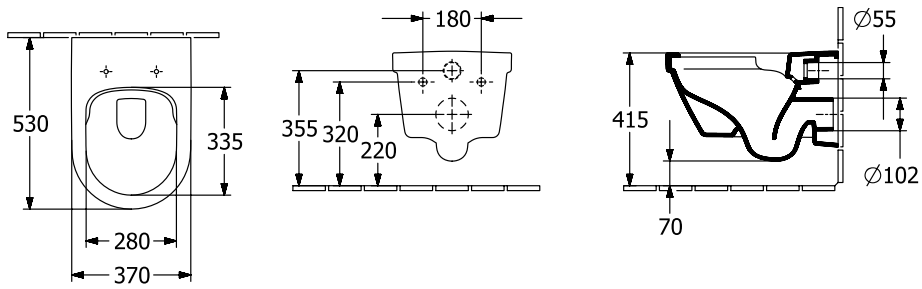

TOILET ARCHITECTURA

PRODUCT INFORMATION

1 . POSITION

Article number	4694R001
Article title	Villeroy & Boch Architectura Washdown toilet, rimless, wall-mounted, White Alpin
Product designation	Washdown toilet, rimless
Collection	Architectura
PROJECTS	 PLUS
Assembly / Assembly type	wall-mounted
Assembly instructions	not suitable for installation with flush valves
Scope of delivery	1 x washdown toilet, rimless , 1 x fastening set
Ordering information	Please order toilet seat separately.
Length in mm	530
Width in mm	370
Height in mm	330
Weight in kg	24,70
Suitable for	Concealed cistern
Innovative flushing technology (with TwistFlush)	No
Flush type	Washdown toilet
Flush volume l	3 / 4,5 l
Outlet / outlet	horizontal outlet
Wall-mounted - floor-standing	wall-mounted
Leed	4
Material	Sanitary ceramics
Surface	glossy
Colour name	White Alpin
EAN number	4051202490423

COLOUR

COLOUR DESIGNATION

White Alpin

TECHNICAL DRAWINGS

4694R001

TOILET ARCHITECTURA

PRODUCT INFORMATION

1 . POSITION

Article number	98M9C101
Article title	Villeroy & Boch Architectura Toilet seat and cover, with automatic lowering mechanism (SoftClosing), with removable seat (QuickRelease), White Alpin
Product designation	Toilet seat and cover
Collection	Architectura
PROJECTS	 PLUS
Scope of delivery	1 x toilet seat and cover
Length in mm	445
Width in mm	374
Height in mm	59
Weight in kg	2,61
Innovative flushing technology (with TwistFlush)	No
Function	<ul style="list-style-type: none">• with automatic lowering mechanism (SoftClosing)• with removable seat (QuickRelease)
Material	Duroplast
Surface	glossy
Colour name	White Alpin
EAN number	4047289915324