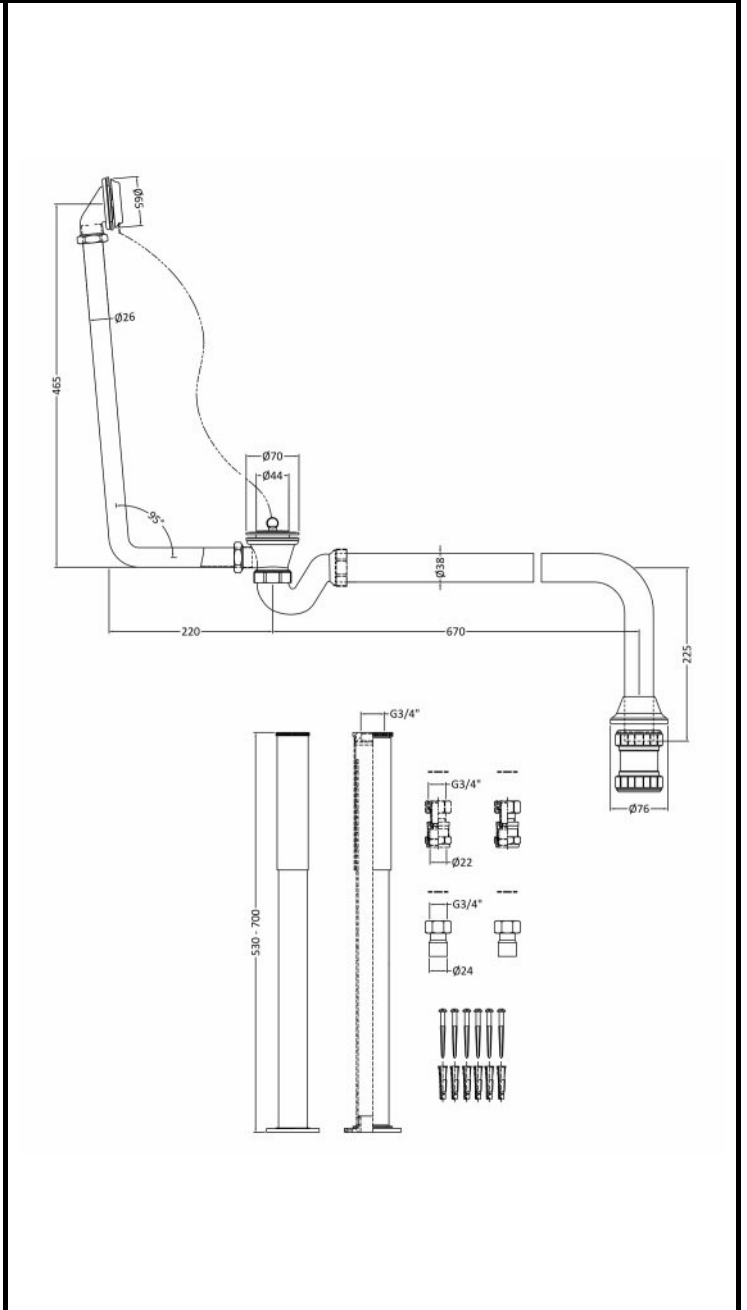

# B A Y S W A T E R

London W.2

**CODE:** BAYA018

**DESCRIPTION:** Roll Top Bath Pack

**CATEGORY:** Wastes & Extras

PRODUCT DIMENSIONS				
Height (mm)	Width (mm)	Length (mm)	Depth (mm)	Nett Wgt Kg
465	70		220	5.21

PACKAGING DIMENSIONS			
Height (mm)	Width (mm)	Depth (mm)	Gross Wgt Kg
	300	165	5.21

PACKAGING DATA			
Box Colour	White Cardboard Box		
Box Qty	1	Label Colour	White Label
Label Size	100 x 50	Label Qty	2

OUTER BOX DIMENSIONS (If Applicable)				
Height (mm)	Width (mm)	Length (mm)	Depth (mm)	Gross Wgt Kg
Barcode	5055275890370			

PRODUCT DETAILS	
Country of Origin	China
Fitting Instruction	No
Product Material	Brass
Heating Element Wattage	Not Applicable

CE Certification	N/A
Colour/Finish	Chrome
Product Diameter	77mm
Connection Size	1 1/2"