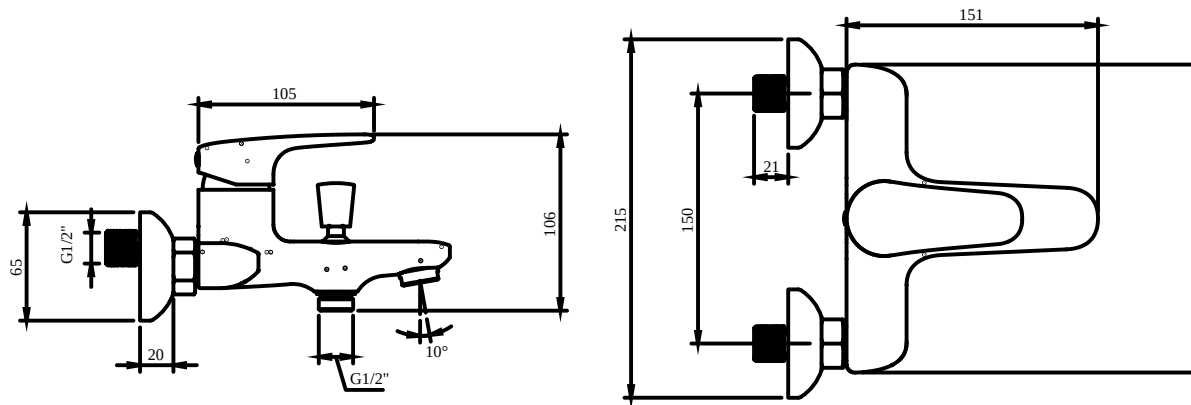

BATH & SHOWER MIXER O.NOVO START

PRODUCT INFORMATION

Article title	Villeroy & Boch O.novo Start Single-lever bath & shower mixer, Chrome
Article number	TVT10550111061
Assembly / Assembly type	wall-mounted
Scope of delivery	1 x tap fitting , 1 x fastening 1 x installation instructions
Length in mm	151
Width in mm	215
Height in mm	106
Collection	O.novo Start
Weight in kg	1.538
Material	Brass
Surface	glossy
Colour name	Chrome
EAN number	4051202569037
Model number	TVT105501110
Air plus	An aerator enriches the water with air for a particularly soft, water-saving jet
Easy clean	Longer service life: optimum limescale removal by simply rubbing nozzles and aerators clean
Spacing of connection spigots in mm	150
Material	Brass
Volume	4,974
Angle jet regulator	10
Cartridge	Cartridge with ceramic discs
Swivel aerator	No
Thermostat	No
Cool Tap	No
Spray types	Comfort flow

COLOURS

Colour	Description	Article number	EAN
	Chrome	TVT10550111061	4051202569037

BATH & SHOWER MIXER O.NOVO START

CHARACTERISTICS

An aerator enriches the water with air for a particularly soft, water-saving jet

Longer service life: optimum limescale removal by simply rubbing nozzles and aerators clean

BATH & SHOWER MIXER O.NOVO START

TECHNICAL DRAWINGS

TVT105501110

O.Novo Start TVT105501110	 Villeroy 174
V01 / 30.06.2021	