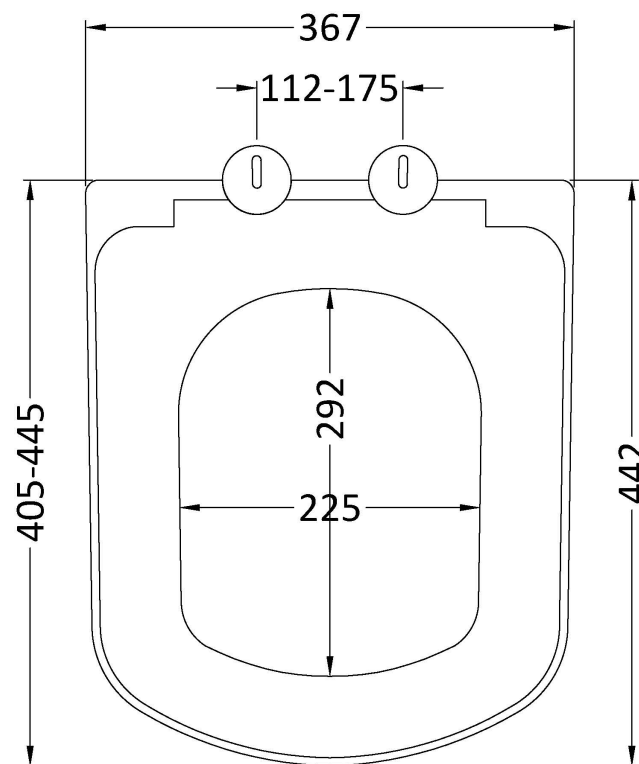

Sales Code: Clt007

Description: Maya W/H Pan & S/C Seat

Packaging Details

Barcode: 5055369063529

Sales Code: NCT699

Description: Soft Close Seat

Product Dimensions

| | |
|-------------------|-----|
| Length (mm): | 0 |
| Width (mm): | 0 |
| Height (mm): | 0 |
| Nett Weight (kg): | 2.7 |

Packaging Dimensions

| | |
|--------------------|-----|
| Length (mm): | 475 |
| Width (mm): | 380 |
| Height (mm): | 60 |
| Gross Weight (kg): | 2.7 |

Packaging Data

| | |
|---------------|---------------------|
| Box Colour: | Brown Cardboard Box |
| Box Qty: | 0 |
| Label Size: | 0 x 0 |
| Label Colour: | White Label |
| Label Qty: | 0 |

Outer Box Dimensions (If Applicable)

| | |
|--------------------|---------------|
| Length (mm): | 0 |
| Width (mm): | 0 |
| Height (mm): | 0 |
| Gross Weight (kg): | 0 |
| Barcode: | 5055369063345 |

Product Details

Sales Code: NCT300C

Description: W/H Pan

Product Dimensions

| | |
|-------------------|------|
| Height (mm): | 0 |
| Width (mm): | 0 |
| Depth (mm): | 0 |
| Nett Weight (kg): | 23.7 |

Packaging Dimensions