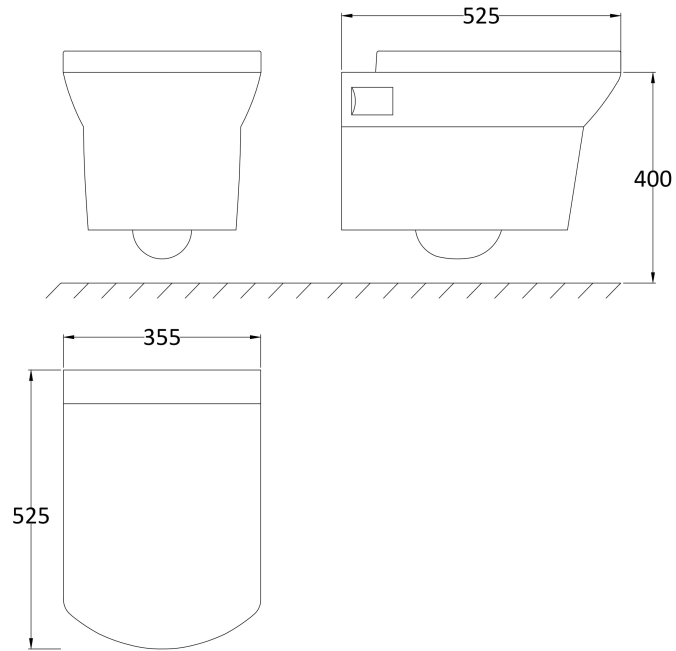

Sales Code: Clt007

Description: Maya W/H Pan & S/C Seat

Packaging Details

Barcode: 5055369063529