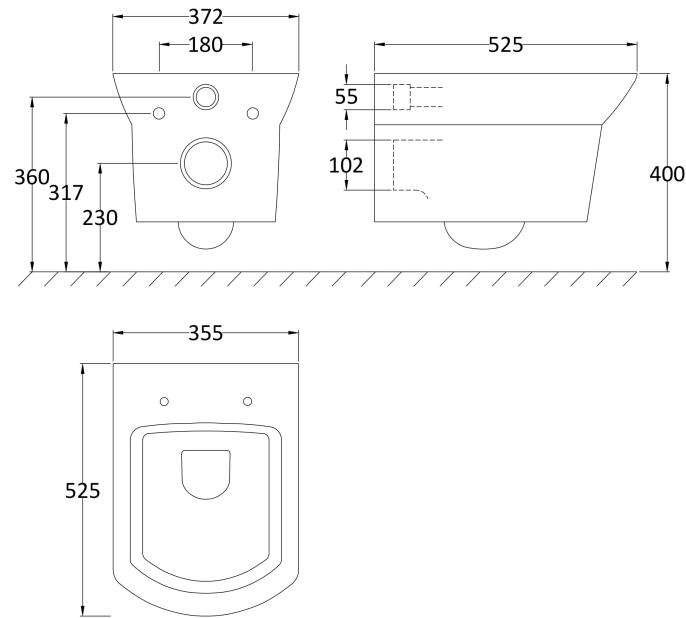

Packaging Dimensions

| | |
|--------------------|-----|
| Length (mm): | 475 |
| Width (mm): | 380 |
| Height (mm): | 60 |
| Gross Weight (kg): | 2.7 |

Packaging Data

| | |
|---------------|---------------------|
| Box Colour: | Brown Cardboard Box |
| Box Qty: | 0 |
| Label Size: | 0 x 0 |
| Label Colour: | White Label |
| Label Qty: | 0 |

Outer Box Dimensions (If Applicable)

| | |
|--------------------|---------------|
| Length (mm): | 0 |
| Width (mm): | 0 |
| Height (mm): | 0 |
| Gross Weight (kg): | 0 |
| Barcode: | 5055369063345 |

Product Details

Sales Code: NCT300C

Description: W/H Pan

Product Dimensions

| | |
|-------------------|------|
| Height (mm): | 0 |
| Width (mm): | 0 |
| Depth (mm): | 0 |
| Nett Weight (kg): | 23.7 |

Packaging Dimensions

| | |
|--------------------|------|
| Height (mm): | 410 |
| Width (mm): | 370 |
| Depth (mm): | 550 |
| Gross Weight (kg): | 23.7 |

Packaging Data

| | |
|---------------|---------------------|
| Box Colour: | Brown Cardboard Box |
| Box Qty: | 0 |
| Label Size: | 0 x 0 |
| Label Colour: | White Label |
| Label Qty: | 0 |