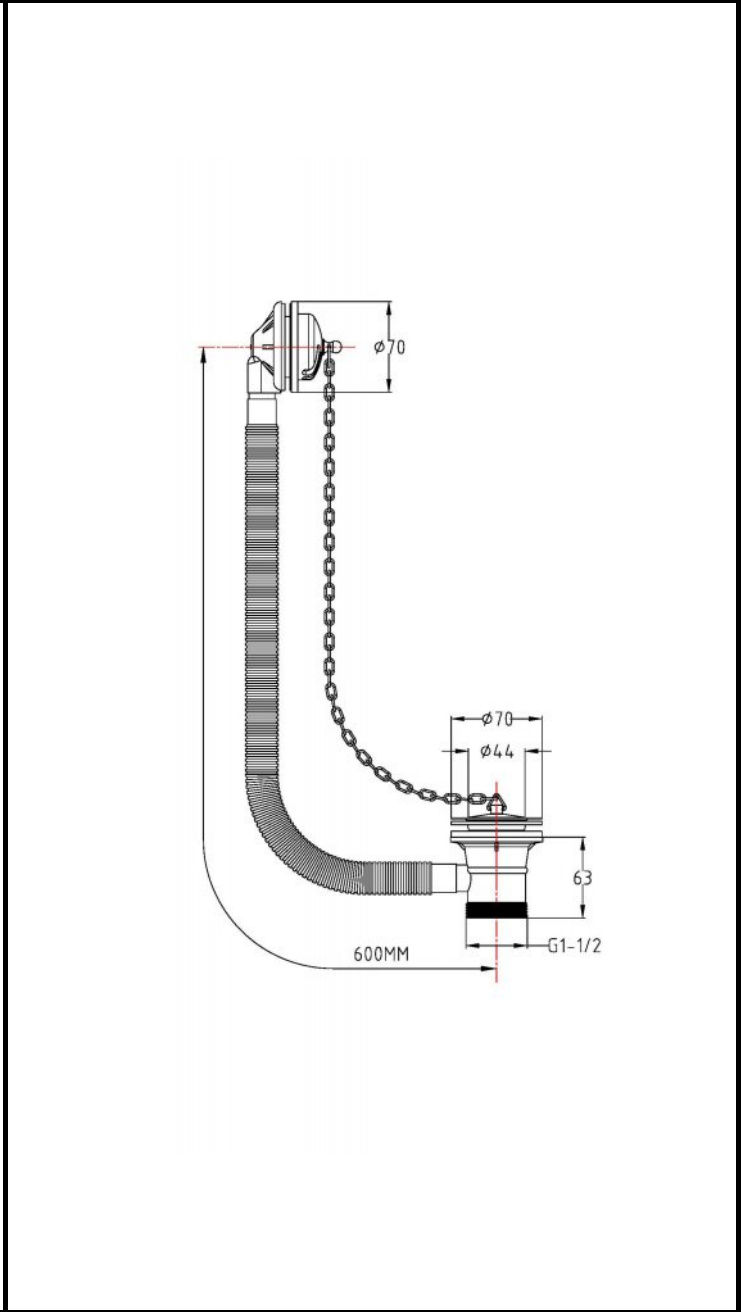

B A Y S W A T E R

London W.2

CODE: BAYW017

DESCRIPTION: Concealed Bath Waste (Grilled Overflow)

CATEGORY: Wastes & Extras

PRODUCT DIMENSIONS				
Height (mm)	Width (mm)	Length (mm)	Depth (mm)	Nett Wgt Kg
70	70		63	0.25

PACKAGING DIMENSIONS			
Height (mm)	Width (mm)	Depth (mm)	Gross Wgt Kg
	135	100	0.3

PACKAGING DATA			
Box Colour	White Cardboard Box		
Box Qty	1	Label Colour	White Label
Label Size	100 x 50	Label Qty	2

OUTER BOX DIMENSIONS (If Applicable)				
Height (mm)	Width (mm)	Length (mm)	Depth (mm)	Gross Wgt Kg
440	400			
Barcode	5056211807094			

PRODUCT DETAILS	
Country of Origin	United Kingdom
Fitting Instruction	No
Product Material	Brass
Heating Element Wattage	Not Applicable

CE Certification	
Colour/Finish	Chrome
Product Diameter	70 mm
Connection Size	G1-1/2