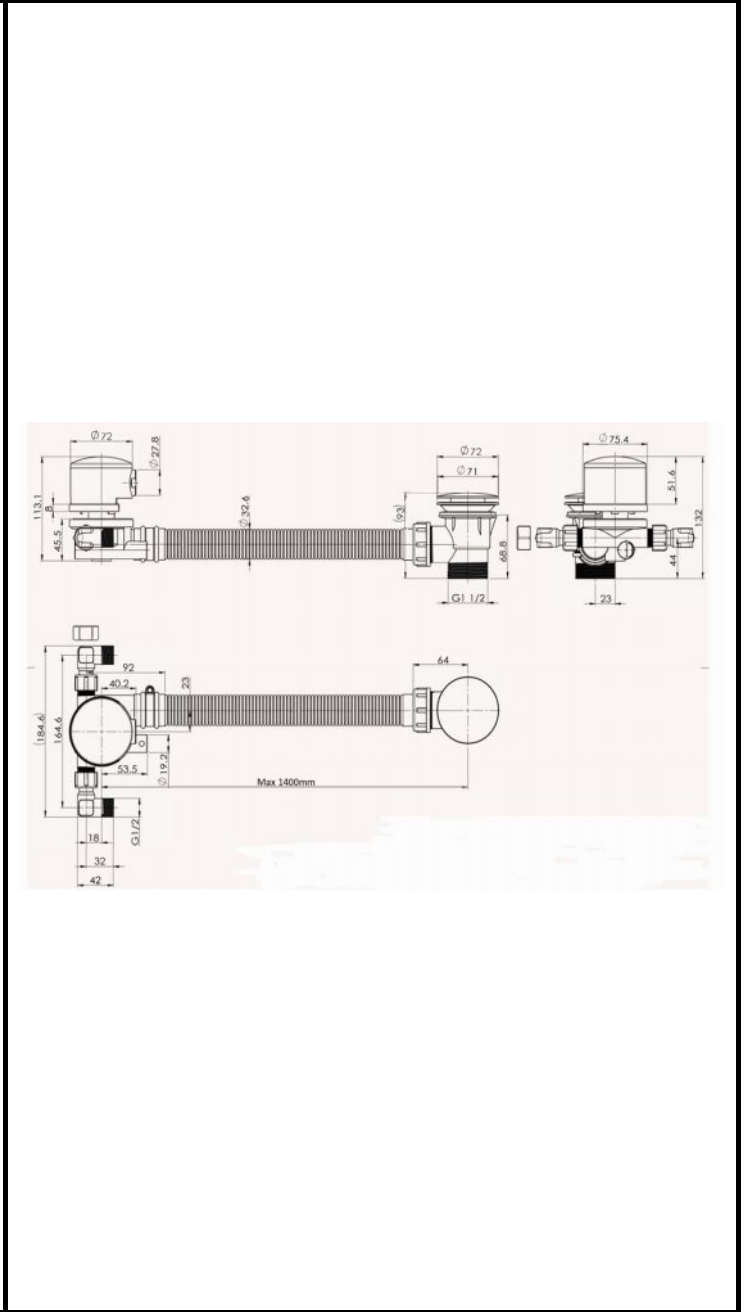

B A Y S W A T E R

London W.2

CODE: BAYW020

DESCRIPTION: Extended Bath Filler

CATEGORY: Wastes & Extras

PRODUCT DIMENSIONS				
Height (mm)	Width (mm)	Length (mm)	Depth (mm)	Nett Wgt Kg
1400	72		72	1

PACKAGING DIMENSIONS			
Height (mm)	Width (mm)	Depth (mm)	Gross Wgt Kg
	153	112	1.14

PACKAGING DATA			
Box Colour	White Cardboard Box		
Box Qty	1	Label Colour	White Label
Label Size	100 x 50	Label Qty	2

OUTER BOX DIMENSIONS (If Applicable)				
Height (mm)	Width (mm)	Length (mm)	Depth (mm)	Gross Wgt Kg
Barcode	5056462620954			

PRODUCT DETAILS	
Country of Origin	United Kingdom
Fitting Instruction	No
Product Material	Brass
Heating Element Wattage	Not Applicable

CE Certification	N/A
Colour/Finish	Chrome
Product Diameter	72mm
Connection Size	1/2"