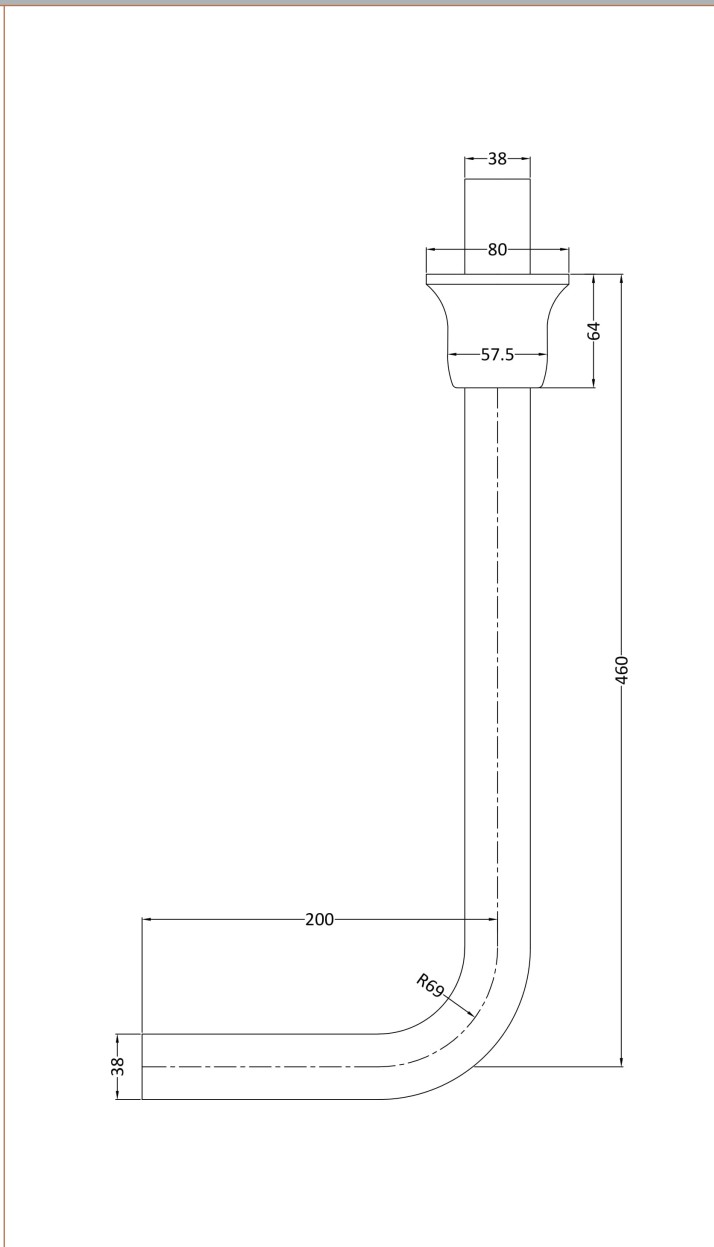

Sales Code: FA302

Description: Low Level Flush Pipe Pack

**Product Dimensions**

Length (mm):	
Width (mm):	0
Height (mm):	0
Depth (mm):	0
Nett Weight (kg):	0.78

**Packaging Dimensions**

Height (mm):	540
Width (mm):	200
Depth (mm):	75
Gross Weight (kg):	0.8

**Packaging Data**

Box Colour:	White Cardboard Box
Box Qty:	0
Label Size:	0 x 0
Label Colour:	White Label
Label Qty:	0

**Outer Box Dimensions (If Applicable)**

Height (mm):	0
Width (mm):	0
Length (mm):	
Depth (mm):	
Gross Weight (kg):	0
Barcode:	5055146107613

**Product Details**

Country of Origin:	China
Fitting Instruction:	Yes
CE & UKCA:	N/A
Product Material:	Brass
Heating Element Wattage:	Not Applicable
Colour/Finish:	Chrome
Product Diameter:	38mm
Connection Size:	11/2"