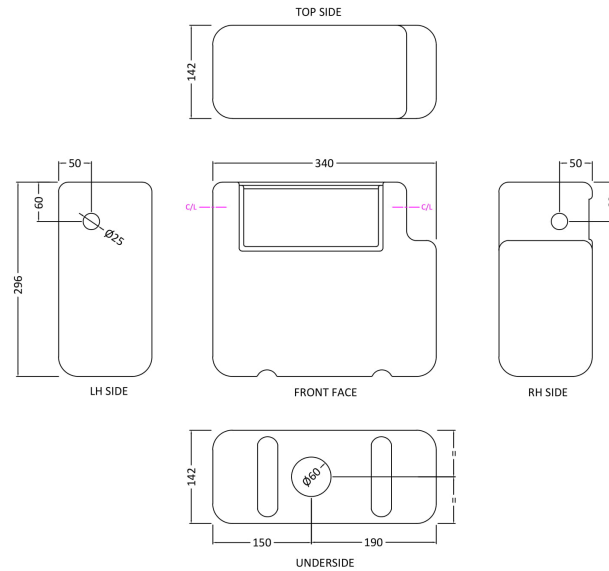

### Product Dimensions

Length (mm):	
Width (mm):	0
Height (mm):	0
Depth (mm):	0
Nett Weight (kg):	1.6

### Packaging Dimensions

Height (mm):	306
Width (mm):	152
Depth (mm):	350
Gross Weight (kg):	1.7

### Outer Box Dimensions (If Applicable)

Height (mm):	0
Width (mm):	0
Length (mm):	
Depth (mm):	
Gross Weight (kg):	0
Barcode:	5055275826683

### Product Details

Country of Origin:	China
Fitting Instruction:	Yes
CE & UKCA:	
Product Material:	Hd Polyethylene
Heating Element Wattage:	Not Applicable
Colour/Finish:	White
Product Diameter:	Not Applicable
Connection Size:	1/2" Bsp