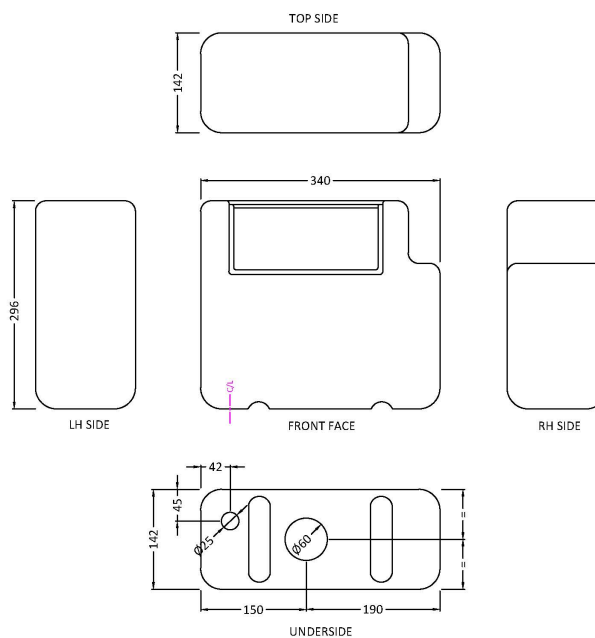

Sales Code: XTY008B

Description: Concealed Cistern Bottom Inlet

Product Dimensions

Length (mm):	
Width (mm):	0
Height (mm):	0
Depth (mm):	0
Nett Weight (kg):	1.6

Packaging Dimensions

Height (mm):	306
Width (mm):	152
Depth (mm):	350
Gross Weight (kg):	1.7

Packaging Data

Box Colour:	Brown Cardboard Box
Box Qty:	0
Label Size:	0 x 0
Label Colour:	White Label
Label Qty:	0

Outer Box Dimensions (If Applicable)

Height (mm):	0
Width (mm):	0
Length (mm):	
Depth (mm):	
Gross Weight (kg):	0
Barcode:	5056462638850

Product Details

Country of Origin:	China
Fitting Instruction:	Yes
CE & UKCA:	
Product Material:	Hd Polyethylene
Heating Element Wattage:	Not Applicable
Colour/Finish:	White
Product Diameter:	Not Applicable
Connection Size:	1/2" Bsp