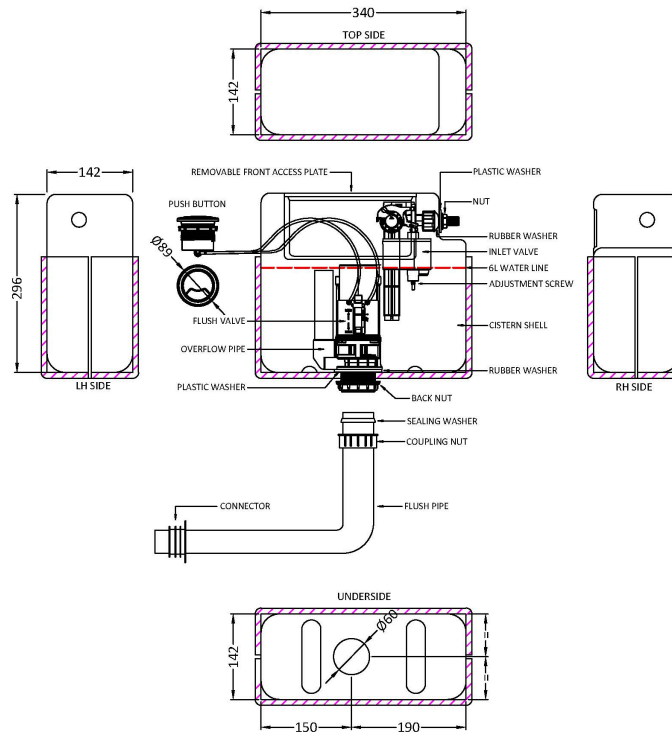

Sales Code: XTY011S

Description: DI Flush Uni Cist, Pneumatic & Poly Shrd

Product Dimensions

Length (mm):	
Width (mm):	0
Height (mm):	0
Depth (mm):	0
Nett Weight (kg):	1.6

Packaging Dimensions

Height (mm):	320
Width (mm):	170
Depth (mm):	370
Gross Weight (kg):	1.8

Packaging Data

Box Colour:	
Box Qty:	0
Label Size:	0 x 0
Label Colour:	
Label Qty:	0

Outer Box Dimensions (If Applicable)

Height (mm):	0
Width (mm):	0
Length (mm):	
Depth (mm):	
Gross Weight (kg):	0
Barcode:	5056462635347

Product Details

Country of Origin:	China
Fitting Instruction:	Yes
CE & UKCA:	
Product Material:	Plastic
Heating Element Wattage:	Not Applicable
Colour/Finish:	White
Product Diameter:	N/A
Connection Size:	1/2" Bsp