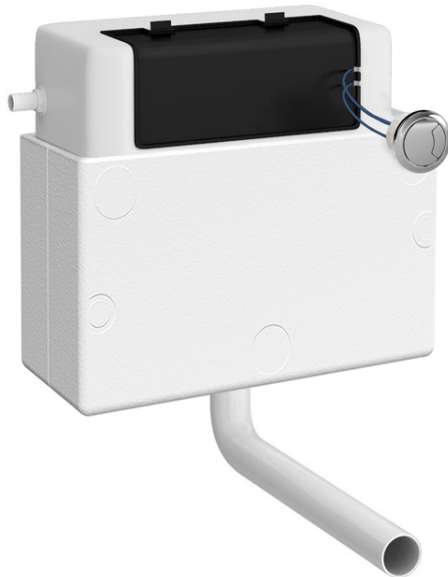

Sales Code: XTY011S

Description: DI Flush Uni Cist, Pneumatic & Poly Shrd

Product Dimensions

Length (mm):	
Width (mm):	0
Height (mm):	0
Depth (mm):	0
Nett Weight (kg):	1.6

Packaging Dimensions

Height (mm):	320
Width (mm):	170
Depth (mm):	370
Gross Weight (kg):	1.8

Packaging Data

Box Colour:	
Box Qty:	0
Label Size:	0 x 0
Label Colour:	
Label Qty:	0

Outer Box Dimensions (If Applicable)

Height (mm):	0
Width (mm):	0
Length (mm):	
Depth (mm):	
Gross Weight (kg):	0
Barcode:	5056462635347

Product Details

Country of Origin:	China
Fitting Instruction:	Yes
CE & UKCA:	
Product Material:	Plastic
Heating Element Wattage:	Not Applicable
Colour/Finish:	White
Product Diameter:	N/A
Connection Size:	1/2" Bsp