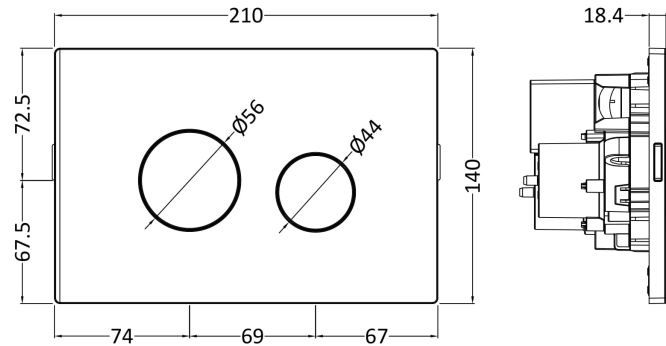

Packaging Dimensions

Height (mm):	320
Width (mm):	170
Depth (mm):	370
Gross Weight (kg):	1.8

Packaging Data

Box Colour:	
Box Qty:	0
Label Size:	0 x 0
Label Colour:	
Label Qty:	0

Outer Box Dimensions (If Applicable)

Height (mm):	0
Width (mm):	0
Length (mm):	
Depth (mm):	
Gross Weight (kg):	0
Barcode:	5056462635347

Product Details

Country of Origin:	China
Fitting Instruction:	Yes
CE & UKCA:	
Product Material:	Plastic
Heating Element Wattage:	Not Applicable
Colour/Finish:	White
Product Diameter:	N/A
Connection Size:	1/2" Bsp

Sales Code: MDPP01R

Description: Round Plate For Pneumatic Dual Flush

Product Dimensions

Length (mm):	
Width (mm):	0
Height (mm):	0
Depth (mm):	0
Nett Weight (kg):	0.2

Packaging Dimensions

Height (mm):	218
Width (mm):	145
Depth (mm):	92
Gross Weight (kg):	0.2

Packaging Data

Box Colour:	White Cardboard Box
Box Qty:	0
Label Size:	0 x 0
Label Colour:	White Label
Label Qty:	0

Outer Box Dimensions (If Applicable)

Height (mm):	0
Width (mm):	0
Length (mm):	
Depth (mm):	
Gross Weight (kg):	0
Barcode:	5056462618906