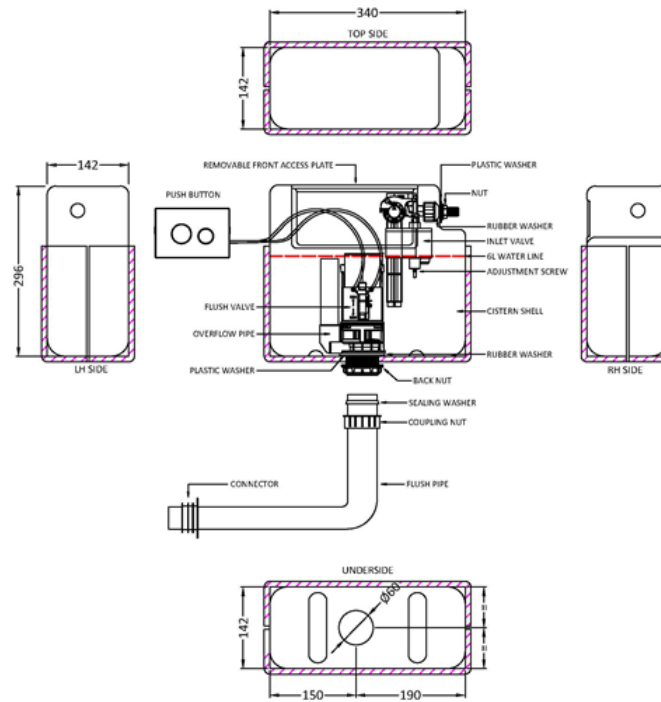

Sales Code: XTY011M01

Description: Dual Pneumatic Cistern & Push Button

Packaging Details

Barcode: 5056462688688

Sales Code: XTY011S

Description: DI Flush Uni Cist, Pneumatic & Poly Shrd

Product Dimensions

Length (mm):	
Width (mm):	0
Height (mm):	0
Depth (mm):	0
Nett Weight (kg):	1.6

Packaging Dimensions

Height (mm):	320
Width (mm):	170
Depth (mm):	370
Gross Weight (kg):	1.8

Packaging Data

Box Colour:	
Box Qty:	0
Label Size:	0 x 0
Label Colour:	
Label Qty:	0

Outer Box Dimensions (If Applicable)

Height (mm):	0
Width (mm):	0
Length (mm):	
Depth (mm):	
Gross Weight (kg):	0
Barcode:	5056462635347

Product Details

Country of Origin:	China
Fitting Instruction:	Yes
CE & UKCA:	
Product Material:	Plastic
Heating Element Wattage:	Not Applicable
Colour/Finish:	White
Product Diameter:	N/A
Connection Size:	1/2" Bsp

Sales Code: MDPP01R

Description: Round Plate For Pneumatic Dual Flush

Product Dimensions

Length (mm):	
Width (mm):	0
Height (mm):	0
Depth (mm):	0
Nett Weight (kg):	0.2

Packaging Dimensions

Height (mm):	218
Width (mm):	145
Depth (mm):	92
Gross Weight (kg):	0.2