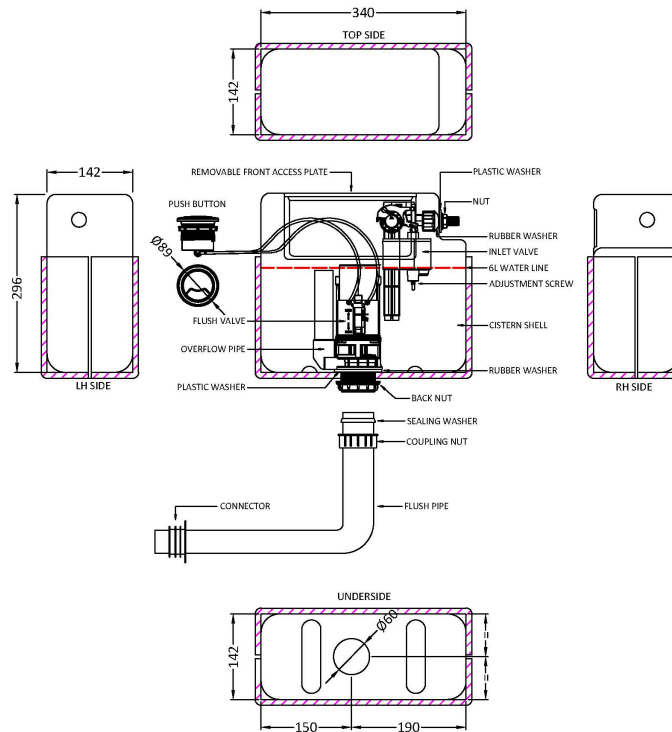

Sales Code: XTY011M01

Description: Dual Pneumatic Cistern & Push Button

Packaging Details

Barcode: 5056462688688

Sales Code: XTY011S

Description: DI Flush Uni Cist, Pneumatic & Poly Shrd

Product Dimensions

Length (mm):	
Width (mm):	0
Height (mm):	0
Depth (mm):	0
Nett Weight (kg):	1.6

Packaging Dimensions

Height (mm):	320
Width (mm):	170
Depth (mm):	370
Gross Weight (kg):	1.8

Packaging Data

Box Colour:	
Box Qty:	0
Label Size:	0 x 0
Label Colour:	
Label Qty:	0

Outer Box Dimensions (If Applicable)

Height (mm):	0
Width (mm):	0
Length (mm):	
Depth (mm):	
Gross Weight (kg):	0
Barcode:	5056462635347

Product Details

Country of Origin:	China
Fitting Instruction:	Yes
CE & UKCA:	
Product Material:	Plastic
Heating Element Wattage:	Not Applicable
Colour/Finish:	White
Product Diameter:	N/A
Connection Size:	1/2" Bsp

Sales Code: MDPP01R

Description: Round Plate For Pneumatic Dual Flush

Product Dimensions

Length (mm):	
Width (mm):	0
Height (mm):	0
Depth (mm):	0
Nett Weight (kg):	0.2

Packaging Dimensions

Height (mm):	218
Width (mm):	145
Depth (mm):	92
Gross Weight (kg):	0.2