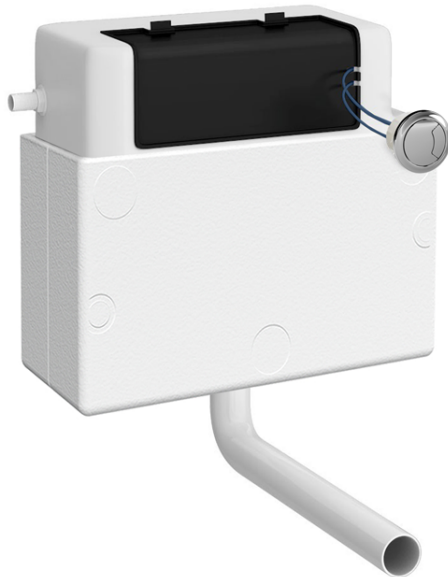

Sales Code: XTY011M01

Description: Dual Pneumatic Cistern & Push Button

Packaging Details

Barcode: 5056462688688

Sales Code: XTY011S

Description: DI Flush Uni Cist, Pneumatic & Poly Shrd

Product Dimensions

Length (mm):	
Width (mm):	0
Height (mm):	0
Depth (mm):	0
Nett Weight (kg):	1.6

Height (mm):	0
Width (mm):	0
Length (mm):	
Depth (mm):	
Gross Weight (kg):	0
Barcode:	5056462635347

Product Details

Country of Origin:	China
Fitting Instruction:	Yes
CE & UKCA:	
Product Material:	Plastic
Heating Element Wattage:	Not Applicable
Colour/Finish:	White
Product Diameter:	N/A
Connection Size:	1/2" Bsp

Sales Code: MDPP01R

Description: Round Plate For Pneumatic Dual Flush

Product Dimensions

Length (mm):	
Width (mm):	0
Height (mm):	0
Depth (mm):	0
Nett Weight (kg):	0.2

Packaging Dimensions

Height (mm):	218
Width (mm):	145
Depth (mm):	92
Gross Weight (kg):	0.2

Product Details

Country of Origin:	China
Fitting Instruction:	Yes
CE & UKCA:	
Product Material:	ABS
Heating Element Wattage:	Not Applicable
Colour/Finish:	Chrome
Product Diameter:	
Connection Size:	N/A