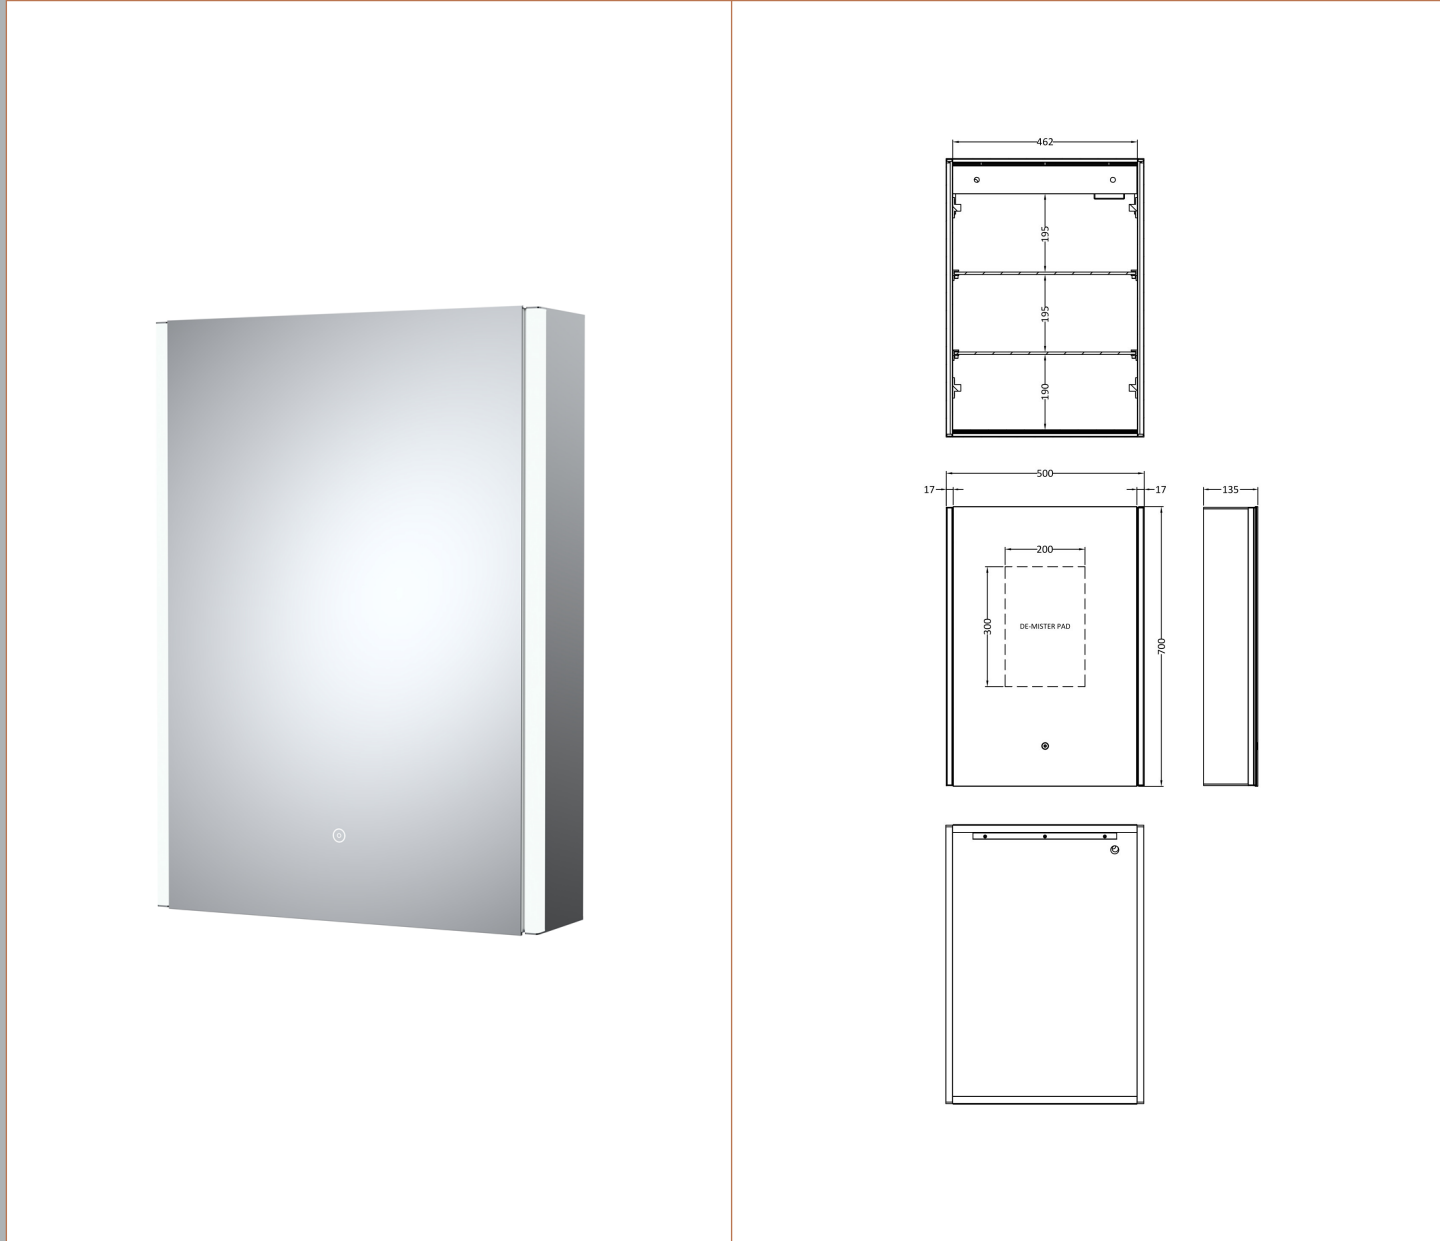

**Sales Code:** LQ093

**Description:** Pavo Led 1 Door Mirror Cabinet 700X500mm

**Product Dimensions**

Height (mm):	0
Width (mm):	0
Depth (mm):	0
Nett Weight (kg):	15.4

**Packaging Dimensions**

Height (mm):	210
Width (mm):	610
Depth (mm):	871
Gross Weight (kg):	15.4

**Packaging Data**

Box Colour:	Brown Cardboard Box
Box Qty:	1
Label Size:	100 x 50
Label Colour:	White Label
Label Qty:	0

**Outer Box Dimensions (If Applicable)**

Height (mm):	0
Width (mm):	0
Depth (mm):	0
Gross Weight (kg):	0
Barcode:	5055275881125

**Product Details**

Country of Origin:	China		
Fitting Instruction:	Yes		
Certification: CE & UKCA: Yes	FSC: N/A	WEEE: Yes	RoHS: Yes
EMC: Yes	LYD: Yes	ECOMP:	ECIRC:
Product Material:	Aluminium		
Colour/Finish:	Silver Grey		
No of Shelves:	0		
Fixings Included:	No		
Light Power Source:	Mains Supply		
No of Lights:	2		
Bulb Type:	Led		
Voltage:	0		
Operation Method:	Touch Sensor		
Bulb Watt:	0		
Product Features:	Shaver Socket		
Illuminated:	Yes		