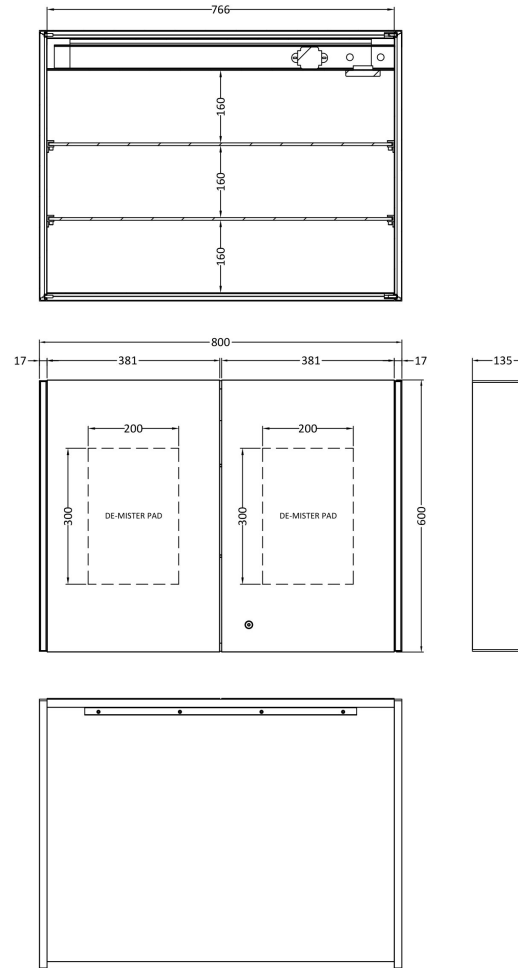

Sales Code: LQ094

Description: Leda Led 2 Door Mirror Cabinet 600X800mm

Product Dimensions

Height (mm):	0
Width (mm):	0
Depth (mm):	0
Nett Weight (kg):	21.5

Packaging Dimensions

Height (mm):	210
Width (mm):	971
Depth (mm):	710
Gross Weight (kg):	22

Packaging Data

Box Colour:	Brown Cardboard Box
Box Qty:	1
Label Size:	100 x 50
Label Colour:	White Label
Label Qty:	0

Outer Box Dimensions (If Applicable)

Height (mm):	0
Width (mm):	0
Depth (mm):	0
Gross Weight (kg):	0
Barcode:	5055275881132

Product Details

Country of Origin:	China		
Fitting Instruction:	Yes		
Certification: CE & UKCA: Yes	FSC: N/A	WEEE: Yes	RoHS: Yes
EMC: Yes	LYD: Yes	ECOMP:	ECIRC:
Product Material:	Aluminium		
Colour/Finish:	Silver Grey		
No of Shelves:	0		
Fixings Included:	No		
Light Power Source:	Mains Supply		
No of Lights:	2		
Bulb Type:	Led		
Voltage:	0		
Operation Method:	Touch Sensor		
Bulb Watt:	0		
Product Features:	Shaver Socket		
Illuminated:	Yes		