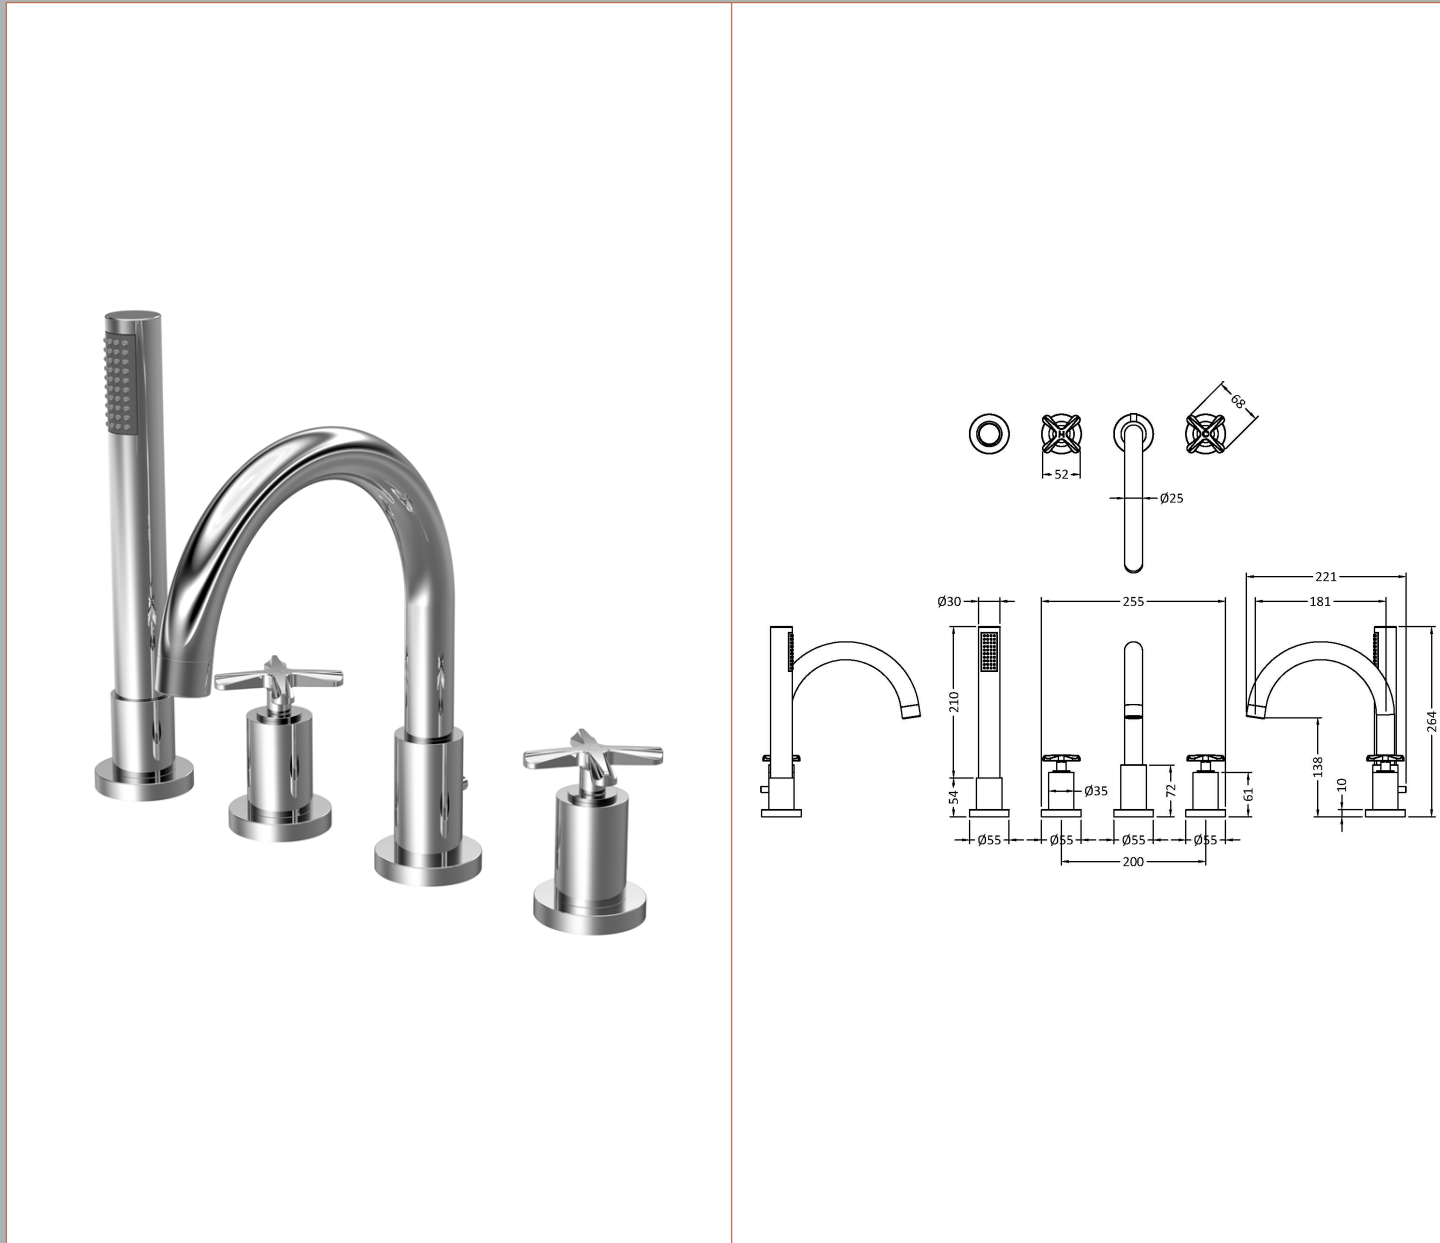

Sales Code: CLX334S

Description: Aztec 4 Tap Hole Bath Mixer

Product Dimensions

Height (mm):	
Width (mm):	
Depth (mm):	
Length (mm):	
Nett Weight (kg):	0.1

Packaging Dimensions

Height (mm):	550
Width (mm):	550
Depth (mm):	550
Gross Weight (kg):	0.1

Packaging Data

Box Colour:	
Box Qty:	0
Label Size:	0 x 0
Label Colour:	
Label Qty:	0

Outer Box Dimensions (If Applicable)

Height (mm):	
Width (mm):	
Depth (mm):	
Length (mm):	
Gross Weight (kg):	
Barcode:	5056678414019

Product Details

Country of Origin:	
Fitting Instruction:	Yes
Product Material:	
Control Type:	
Waste Included:	
Waste Type:	
WRAS Approval:	Approval No:
Valve/Cartridge Type:	
Colour/Finish:	
Mount Type:	
Operating Pressure (bar):	
Flow Rates: (Litres Per Min)	0.1 bar: 0.5 bar: 1 bar: 2 bar: 3 bar:
Pipe Size:	
Pipe Centres:	