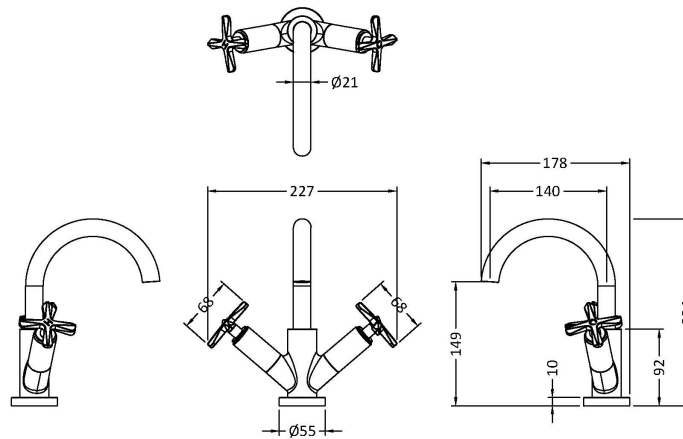

Sales Code: CLX315

Description: Aztec Mono Basin Mixer Inc Waste

Product Dimensions

Height (mm):	217
Width (mm):	230
Depth (mm):	175
Length (mm):	
Nett Weight (kg):	2.5

Packaging Dimensions

Height (mm):	90
Width (mm):	175
Depth (mm):	270
Gross Weight (kg):	2.6

Packaging Data

Box Colour:	White Cardboard Box
Box Qty:	0
Label Size:	0 x 0
Label Colour:	White Label
Label Qty:	0

Outer Box Dimensions (If Applicable)

Height (mm):	410
Width (mm):	557
Depth (mm):	295
Length (mm):	
Gross Weight (kg):	20
Barcode:	5056462699226

Product Details

Country of Origin:	United Kingdom
Fitting Instruction:	Yes
Product Material:	Brass
Control Type:	Manual
Waste Included:	Waste Included
Waste Type:	Push Button
WRAS Approval: Yes	Approval No: 2204064
Valve/Cartridge Type:	1/4 Turn Ceramic Disc
Colour/Finish:	Chrome
Mount Type:	Deck
Operating Pressure (bar):	0.1

Flow Rates: (Litres Per Min)	0.1 bar: 3	0.5 bar: 16	1 bar: 22	2 bar: 31	3 bar: 38
Pipe Size:	15 mm (1/2" Bsp)				
Pipe Centres:	N/A				