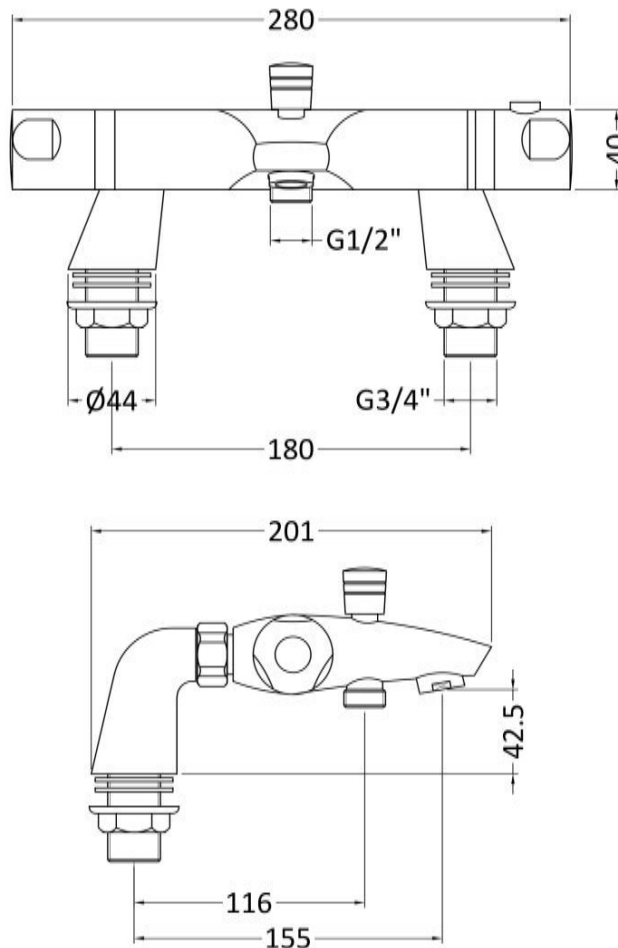

Sales Code: CD324

Description: Reef Thermostatic Bath Shower Mixer

Product Dimensions

Height (mm):	40
Width (mm):	280
Depth (mm):	162
Length (mm):	
Nett Weight (kg):	2.2

Packaging Dimensions

Height (mm):	85
Width (mm):	160
Depth (mm):	310
Gross Weight (kg):	2.4

Packaging Data

Box Colour:	White Cardboard Box
Box Qty:	1
Label Size:	100 x 50
Label Colour:	White Label
Label Qty:	2

Outer Box Dimensions (If Applicable)

Height (mm):	340
Width (mm):	300
Depth (mm):	420
Length (mm):	
Gross Weight (kg):	16
Barcode:	5055146130581

Product Details

Country of Origin:	China
Fitting Instruction:	Yes
Product Material:	Brass/ABS
Control Type:	Manual
Waste Included:	Waste Not Included
Waste Type:	Not Applicable
WRAS Approval:	No
Approval No:	N/A
Valve/Cartridge Type:	1/4 Turn Ceramic Disc
Colour/Finish:	Chrome
Mount Type:	Deck
Operating Pressure (bar):	1

Flow Rates: (Litres Per Min)	0.1 bar: 3	0.5 bar: 8	1 bar: 12	2 bar: 17	3 bar: 21
Pipe Size:	22 mm (3/4" Bsp)				
Pipe Centres:	180 mm				