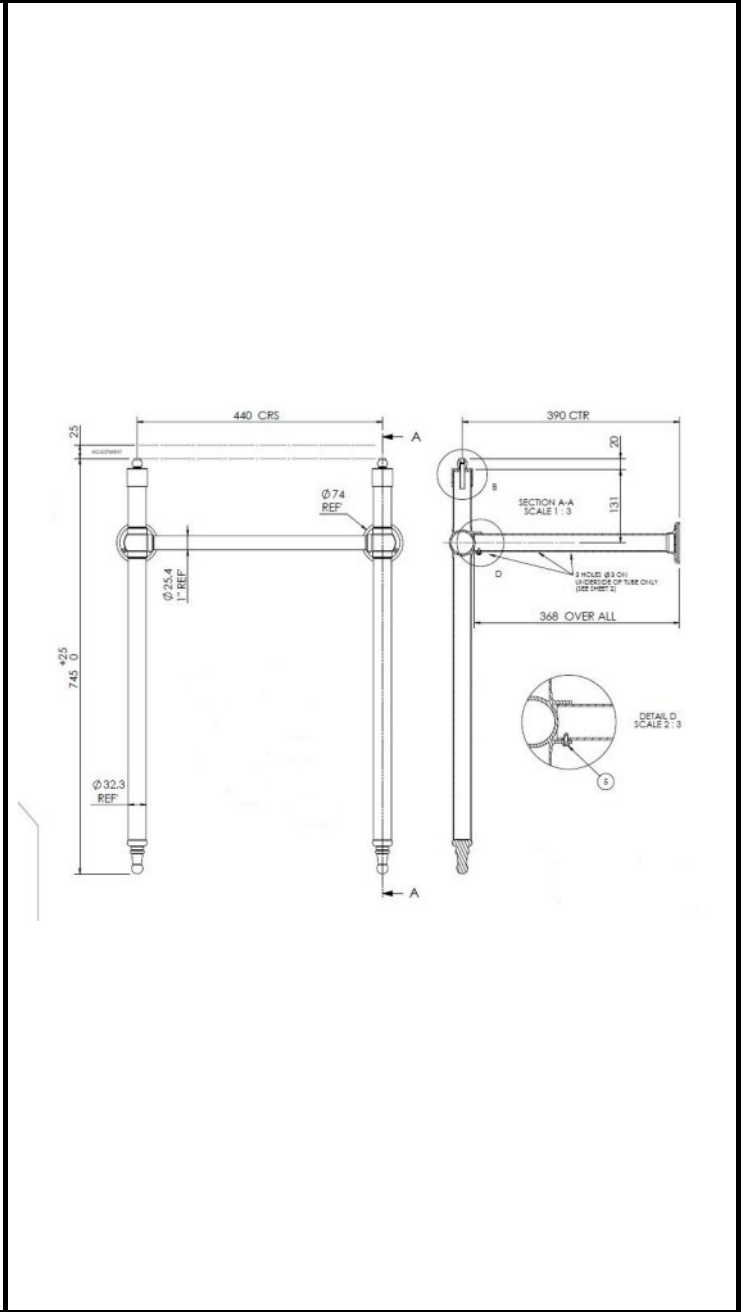

B A Y S W A T E R

London W.2

CODE: BAYA101

DESCRIPTION: Universal Basin Frame

CATEGORY: Wastes & Extras

PRODUCT DIMENSIONS				
Height (mm)	Width (mm)	Length (mm)	Depth (mm)	Nett Wgt Kg
745	514		413	5.5

PACKAGING DIMENSIONS			
Height (mm)	Width (mm)	Depth (mm)	Gross Wgt Kg
	810	95	5.5

PACKAGING DATA			
Box Colour	Brown Cardboard Box		
Box Qty	1	Label Colour	White Label
Label Size	100 x 50	Label Qty	2

OUTER BOX DIMENSIONS (If Applicable)				
Height (mm)	Width (mm)	Length (mm)	Depth (mm)	Gross Wgt Kg
Barcode	5055275890257			

PRODUCT DETAILS	
Country of Origin	China
Fitting Instruction	No
Product Material	Ss
Heating Element Wattage	Not Applicable

CE Certification	N/A
Colour/Finish	Chrome
Product Diameter	Not Applicable
Connection Size	Not Applicable