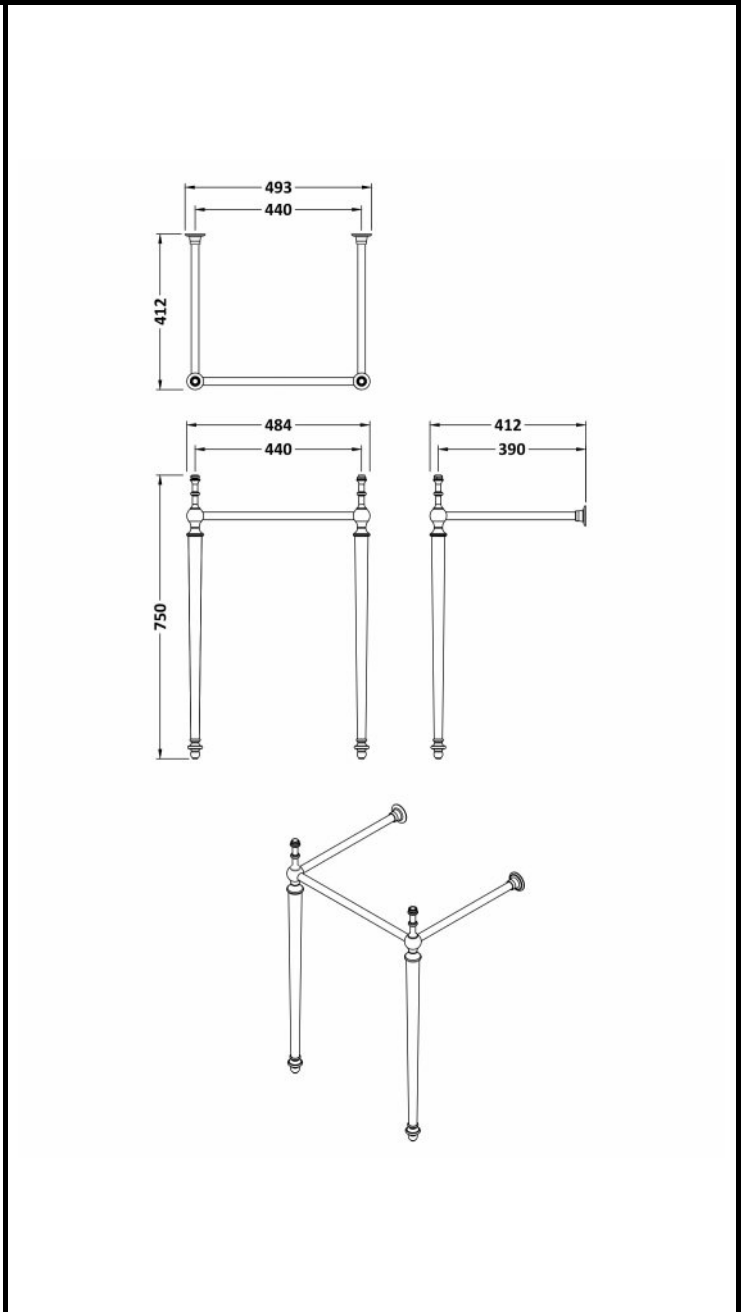

B A Y S W A T E R

London W.2

CODE: BAYA025

DESCRIPTION: Traditional Basin Stand

CATEGORY: Wastes & Extras

PRODUCT DIMENSIONS				
Height (mm)	Width (mm)	Length (mm)	Depth (mm)	Nett Wgt Kg
745	514		413	5

PACKAGING DIMENSIONS			
Height (mm)	Width (mm)	Depth (mm)	Gross Wgt Kg
	540	800	5

PACKAGING DATA			
Box Colour	Brown Cardboard Box		
Box Qty	1	Label Colour	White Label
Label Size	100 x 50	Label Qty	2

OUTER BOX DIMENSIONS (If Applicable)				
Height (mm)	Width (mm)	Length (mm)	Depth (mm)	Gross Wgt Kg
Barcode	5056211873099			