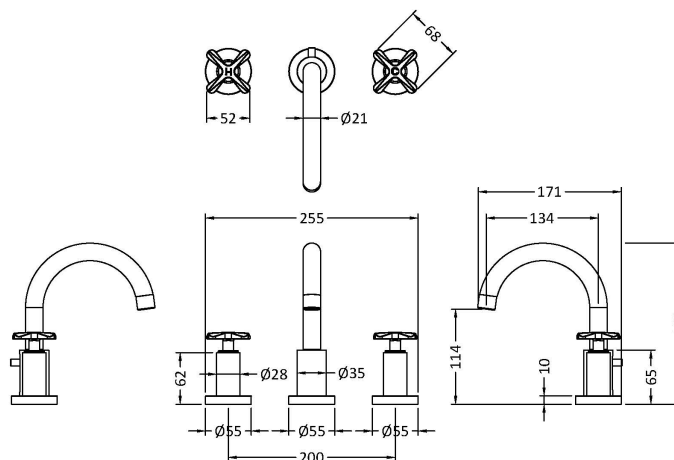

### Product Dimensions

Height (mm):	190
Width (mm):	130
Depth (mm):	175
Length (mm):	
Nett Weight (kg):	3.3

### Packaging Dimensions

Height (mm):	85
Width (mm):	175
Depth (mm):	390
Gross Weight (kg):	3.3

### Outer Box Dimensions (If Applicable)

Height (mm):	500
Width (mm):	500
Depth (mm):	500
Length (mm):	
Gross Weight (kg):	20
Barcode:	5056462699349

### Product Details

Country of Origin:	United Kingdom
Fitting Instruction:	Yes
Product Material:	Brass
Control Type:	Manual
Waste Included:	Waste Included
Waste Type:	Pop-Up
WRAS Approval: No	Approval No: N/A
Valve/Cartridge Type:	1/4 Turn Ceramic Disc
Colour/Finish:	Chrome
Mount Type:	Deck
Operating Pressure (bar):	0.1