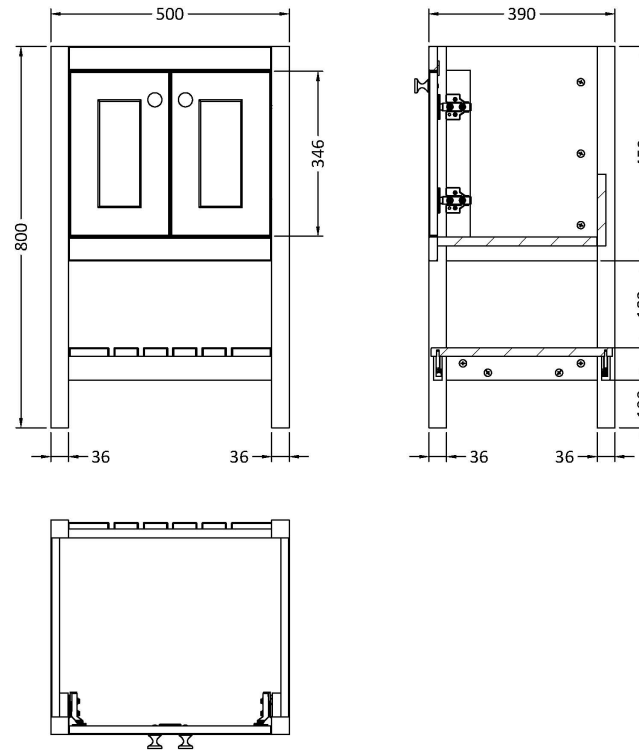

Sales Code: BEX123B

Description: 500 F/S 2-Door & Classic Basin 3Th

Packaging Details

Barcode: 5056678422960

Sales Code: BEX123

Description: 500 F/S 2-Door Unit

Product Dimensions

Height (mm):	800
Width (mm):	695
Depth (mm):	450
Nett Weight (kg):	17.5

Packaging Dimensions

Height (mm):	820
Width (mm):	520
Depth (mm):	410
Gross Weight (kg):	18

Packaging Data

Box Colour:	Brown Cardboard Box
Box Qty:	0
Label Size:	0 x 0
Label Colour:	White Label
Label Qty:	0

Outer Box Dimensions (If Applicable)

Height (mm):	
Width (mm):	
Depth (mm):	
Gross Weight (kg):	
Barcode:	5056678422601

Product Details

Country of Origin:	Ireland
Fitting Instruction:	Yes
CE & UKCA:	
FSC Certified Materials:	Yes
Colour:	Pure White
Construction Method:	Cam & Wood Dowel
Construction Type:	Rigid
Cabinet Finish:	Mdf Vinyl Textured Woodgrain
Fascia Finish:	Mdf Vinyl Textured Woodgrain
Cabinet Thickness (mm):	18
Fascia Thickness (mm):	18
Drawer Included:	No
Drawer Type:	Not Applicable
No of Shelves:	2
Hinge Type:	95 Degree Inset Clip-On S/C
Hinge Included:	Yes
Adjustable Legs:	Not Applicable
Fixings Included:	Not Required
Handle Style:	Traditional
Waste Shroud:	No
Handle Included:	Yes
Handle Type:	Knob

Sales Code: CBM512

Description: 500 Classic Basin (540X410x185) 0Th

Product Dimensions

Height (mm):	187
Width (mm):	531
Depth (mm):	406
Nett Weight (kg):	12.7

Packaging Dimensions

Height (mm):	430
Width (mm):	550
Depth (mm):	220
Gross Weight (kg):	13