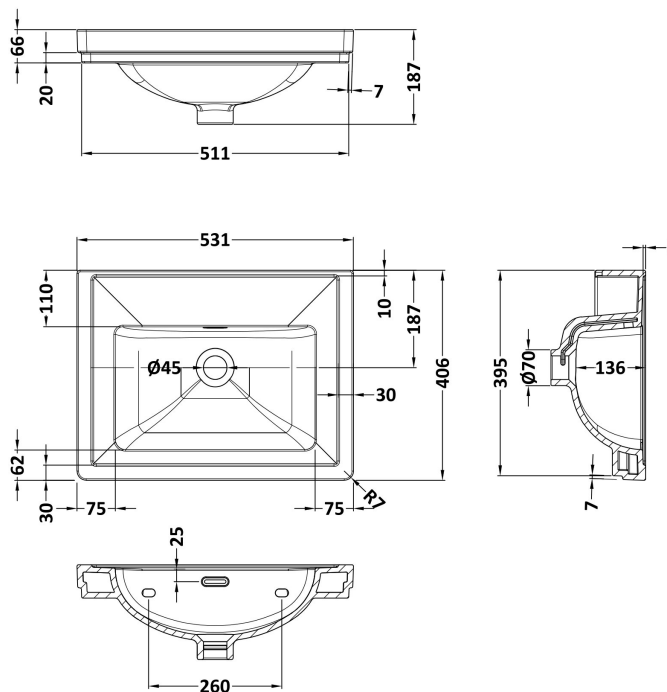

Packaging Dimensions

Height (mm):	820
Width (mm):	520
Depth (mm):	410
Gross Weight (kg):	18

Packaging Data

Box Colour:	Brown Cardboard Box
Box Qty:	0
Label Size:	0 x 0
Label Colour:	White Label
Label Qty:	0

Outer Box Dimensions (If Applicable)

Height (mm):	
Width (mm):	
Depth (mm):	
Gross Weight (kg):	
Barcode:	5056678422601

Product Details

Country of Origin:	Ireland
Fitting Instruction:	Yes
CE & UKCA:	
FSC Certified Materials:	Yes
Colour:	Pure White
Construction Method:	Cam & Wood Dowel
Construction Type:	Rigid
Cabinet Finish:	Mdf Vinyl Textured Woodgrain
Fascia Finish:	Mdf Vinyl Textured Woodgrain
Cabinet Thickness (mm):	18
Fascia Thickness (mm):	18
Drawer Included:	No
Drawer Type:	Not Applicable
No of Shelves:	2
Hinge Type:	95 Degree Inset Clip-On S/C
Hinge Included:	Yes
Adjustable Legs:	Not Applicable
Fixings Included:	Not Required
Handle Style:	Traditional
Waste Shroud:	No
Handle Included:	Yes
Handle Type:	Knob

Sales Code: CBM512

Description: 500 Classic Basin (540X410x185) 0Th

Product Dimensions

Height (mm):	187
Width (mm):	531
Depth (mm):	406
Nett Weight (kg):	12.7

Packaging Dimensions

Height (mm):	430
Width (mm):	550
Depth (mm):	220
Gross Weight (kg):	13

Packaging Data

Box Colour:	Brown Cardboard Box - Printed
Box Qty:	1
Label Size:	100 x 50
Label Colour:	White Label
Label Qty:	2

Outer Box Dimensions (If Applicable)

Height (mm):	
Width (mm):	
Depth (mm):	
Gross Weight (kg):	
Barcode:	5056678431184