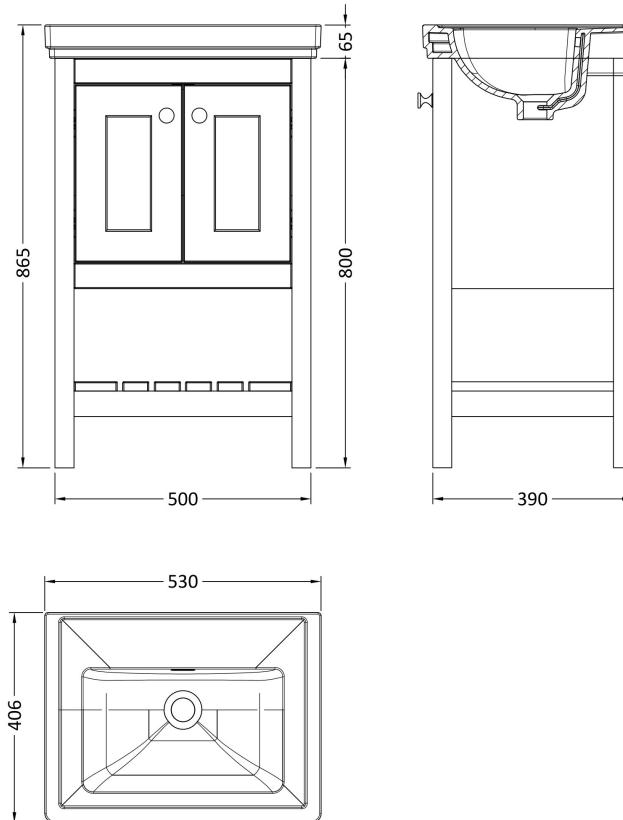

Sales Code: BEX123H

Description: 500 F/S 2-Door & Classic Basin 0Th

Packaging Details

Barcode: 5056678432549