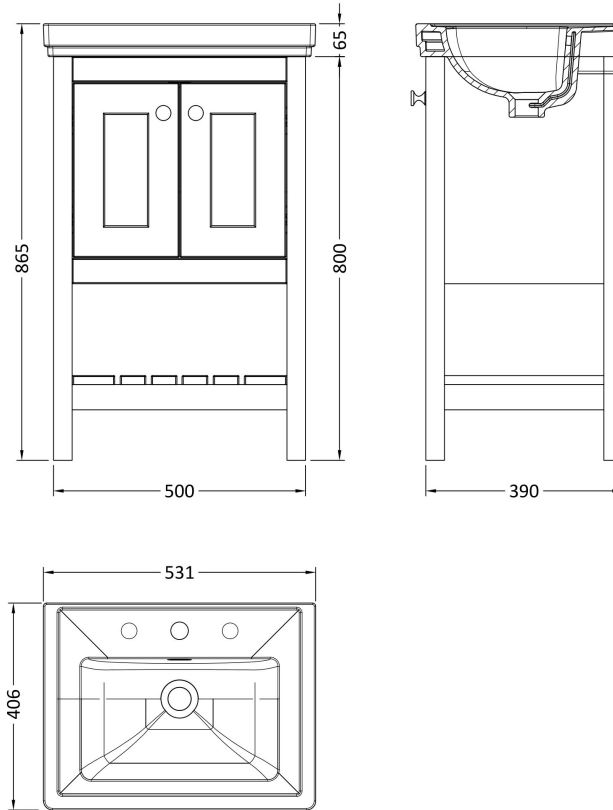

Sales Code: BEX123B

Description: 500 F/S 2-Door & Classic Basin 3Th

Packaging Details

Barcode: 5056678422960

Sales Code: BEX123

Description: 500 F/S 2-Door Unit

Product Dimensions

Height (mm):	800
Width (mm):	695
Depth (mm):	450
Nett Weight (kg):	17.5

Packaging Dimensions

Height (mm):	820
Width (mm):	520
Depth (mm):	410
Gross Weight (kg):	18

Packaging Data

Box Colour:	Brown Cardboard Box
Box Qty:	0
Label Size:	0 x 0
Label Colour:	White Label
Label Qty:	0

Outer Box Dimensions (If Applicable)

Height (mm):	
Width (mm):	
Depth (mm):	
Gross Weight (kg):	
Barcode:	5056678422601

Product Details

Country of Origin:	Ireland
Fitting Instruction:	Yes
CE & UKCA:	
FSC Certified Materials:	Yes
Colour:	Pure White
Construction Method:	Cam & Wood Dowel
Construction Type:	Rigid
Cabinet Finish:	Mdf Vinyl Textured Woodgrain
Fascia Finish:	Mdf Vinyl Textured Woodgrain
Cabinet Thickness (mm):	18
Fascia Thickness (mm):	18
Drawer Included:	No
Drawer Type:	Not Applicable
No of Shelves:	2
Hinge Type:	95 Degree Inset Clip-On S/C
Hinge Included:	Yes
Adjustable Legs:	Not Applicable
Fixings Included:	Not Required
Handle Style:	Traditional
Waste Shroud:	No
Handle Included:	Yes
Handle Type:	Knob

Sales Code: CBM512

Description: 500 Classic Basin (540X410x185) 0Th

Product Dimensions

Height (mm):	187
Width (mm):	531
Depth (mm):	406
Nett Weight (kg):	12.7

Packaging Dimensions

Height (mm):	430
Width (mm):	550
Depth (mm):	220
Gross Weight (kg):	13