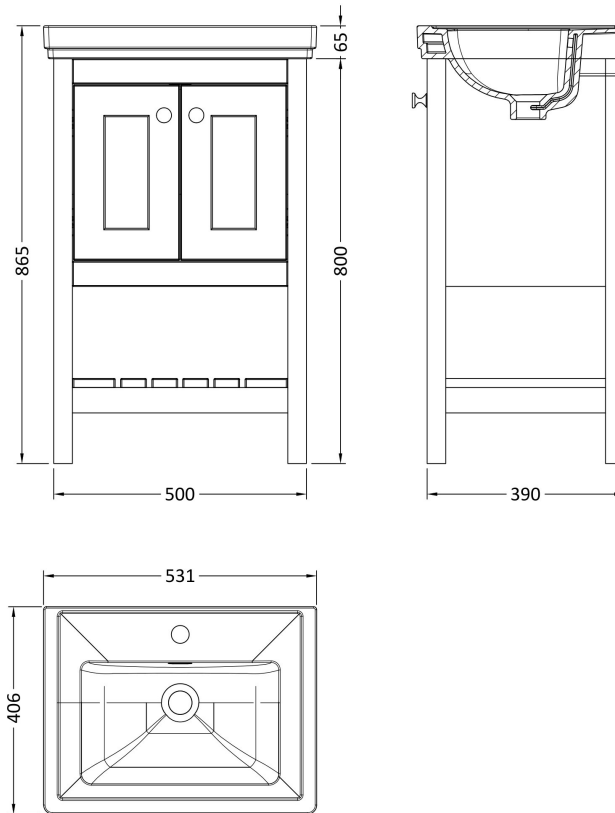

Sales Code: BEX123B

Description: 500 F/S 2-Door & Classic Basin 3Th

Packaging Details

Barcode: 5056678422960

Sales Code: BEX123

Description: 500 F/S 2-Door Unit

Product Dimensions

Height (mm):	800
Width (mm):	695
Depth (mm):	450
Nett Weight (kg):	17.5

Packaging Dimensions

Height (mm):	820
Width (mm):	520
Depth (mm):	410
Gross Weight (kg):	18

Packaging Data

Box Colour:	Brown Cardboard Box
Box Qty:	0
Label Size:	0 x 0
Label Colour:	White Label
Label Qty:	0

Outer Box Dimensions (If Applicable)

Height (mm):	
Width (mm):	
Depth (mm):	
Gross Weight (kg):	
Barcode:	5056678422601

Product Details

Country of Origin:	Ireland
Fitting Instruction:	Yes
CE & UKCA:	
FSC Certified Materials:	Yes
Colour:	Pure White
Construction Method:	Cam & Wood Dowel
Construction Type:	Rigid
Cabinet Finish:	Mdf Vinyl Textured Woodgrain
Fascia Finish:	Mdf Vinyl Textured Woodgrain
Cabinet Thickness (mm):	18
Fascia Thickness (mm):	18
Drawer Included:	No
Drawer Type:	Not Applicable
No of Shelves:	2
Hinge Type:	95 Degree Inset Clip-On S/C
Hinge Included:	Yes
Adjustable Legs:	Not Applicable
Fixings Included:	Not Required
Handle Style:	Traditional
Waste Shroud:	No
Handle Included:	Yes
Handle Type:	Knob

Sales Code: CBM512

Description: 500 Classic Basin (540X410x185) 0Th

Product Dimensions

Height (mm):	187
Width (mm):	531
Depth (mm):	406
Nett Weight (kg):	12.7

Packaging Dimensions

Height (mm):	430
Width (mm):	550
Depth (mm):	220
Gross Weight (kg):	13