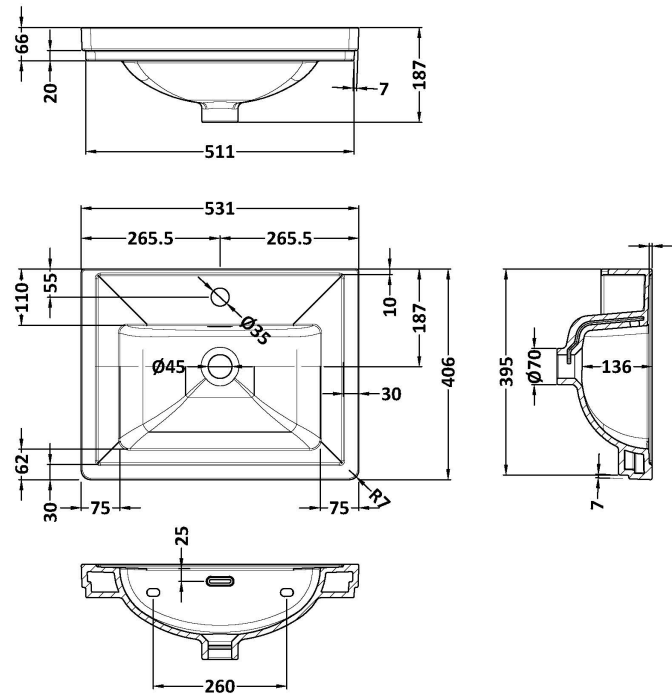

Sales Code: CBM502

Description: 500 Classic Basin (540X410x185) 1Th

Product Dimensions

Height (mm):	0
Width (mm):	0
Depth (mm):	0
Nett Weight (kg):	12.7

Packaging Dimensions

Height (mm):	430
Width (mm):	550
Depth (mm):	220
Gross Weight (kg):	13

Packaging Data

Box Colour:	Brown Cardboard Box - Printed
Box Qty:	0
Label Size:	0 x 0
Label Colour:	White Label
Label Qty:	0

Outer Box Dimensions (If Applicable)

Height (mm):	
Width (mm):	
Depth (mm):	
Gross Weight (kg):	
Barcode:	5056462643632

Product Details

Country of Origin:	Utd.Arab.Emir.
Fitting Instruction:	No
Certification: CE & UKCA: No	WRAS: N/A WRAS No: N/A
Product Material:	Fireclay
Fixing Supplied:	No

Pans/Bidets: Trap Style: N/A Includes Seat: Not Applicable

Seats: Seat Type: N/A Material: Not Applicable
Function: Not Applicable Hinge Type: Not Applicable
Hinge Material: Not Applicable

Cisterns: Operating Type: Not Applicable Fittings: Not Applicable
Lever Type: Not Applicable

Basins: Tap Hole: One Taphole Chain Stay Hole: No
Template: Not Required Waste Type Req: Slotted
Overflow Inc: Yes Overflow Cover: Yes
Inner Bowl Depth (mm): 136 mm