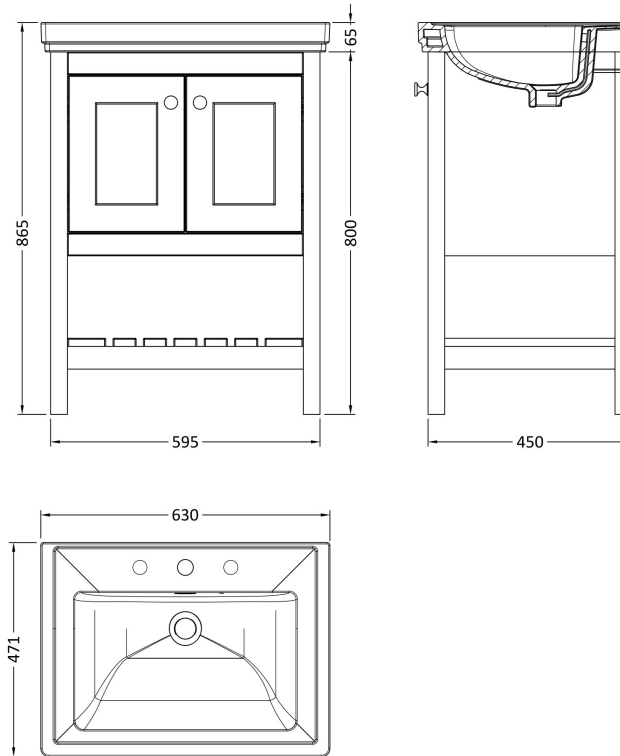

Sales Code: BEX125B

Description: 600 F/S 2-Door & Classic Basin 3Th

Packaging Details

Barcode: 5056678422922

Sales Code: BEX125

Description: 600 F/S 2-Door Unit

Product Dimensions

Height (mm):	800
Width (mm):	595
Depth (mm):	450
Nett Weight (kg):	20.5

Packaging Dimensions

Height (mm):	820
Width (mm):	615
Depth (mm):	470
Gross Weight (kg):	21

Packaging Data

Box Colour:	Brown Cardboard Box
Box Qty:	0
Label Size:	0 x 0
Label Colour:	White Label
Label Qty:	0

Outer Box Dimensions (If Applicable)

Height (mm):	
Width (mm):	
Depth (mm):	
Gross Weight (kg):	
Barcode:	5056678422564

Product Details

Country of Origin:	Ireland
Fitting Instruction:	Yes
CE & UKCA:	
FSC Certified Materials:	Yes
Colour:	Pure White
Construction Method:	Cam & Wood Dowel
Construction Type:	Rigid
Cabinet Finish:	Mdf Vinyl Textured Woodgrain
Fascia Finish:	Mdf Vinyl Textured Woodgrain
Cabinet Thickness (mm):	18
Fascia Thickness (mm):	18
Drawer Included:	No
Drawer Type:	Not Applicable
No of Shelves:	2
Hinge Type:	95 Degree Inset Clip-On S/C
Hinge Included:	Yes
Adjustable Legs:	Not Applicable
Fixings Included:	Not Required
Handle Style:	Traditional
Waste Shroud:	No
Handle Included:	Yes
Handle Type:	Knob

Sales Code: CBM513

Description: 600 Classic Basin (640X472x185) 0Th

Product Dimensions

Height (mm):	190
Width (mm):	630
Depth (mm):	471
Nett Weight (kg):	17

Packaging Dimensions

Height (mm):	490
Width (mm):	650
Depth (mm):	220
Gross Weight (kg):	17.3