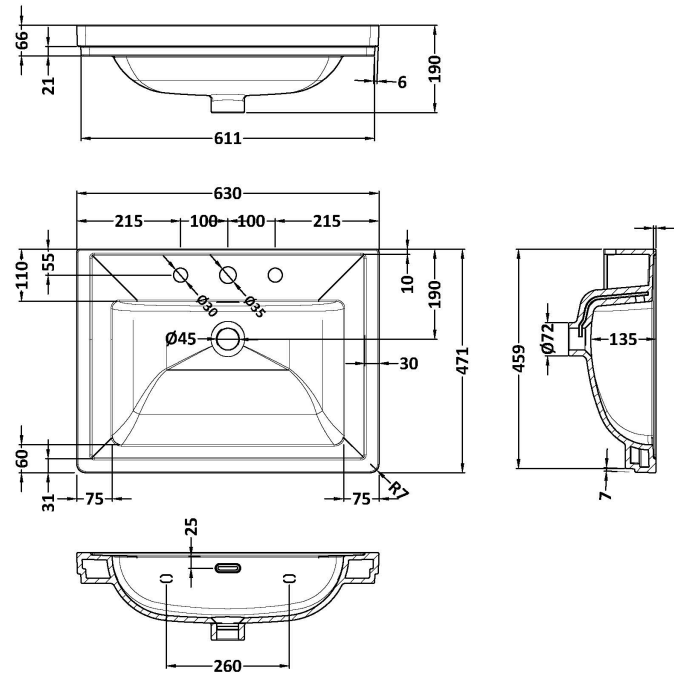

Outer Box Dimensions (If Applicable)

Height (mm):	
Width (mm):	
Depth (mm):	
Gross Weight (kg):	
Barcode:	5056462643656

Product Details

Country of Origin:	Utd.Arab.Emir.
Fitting Instruction:	No
Certification: CE & UKCA: No	WRAS: N/A WRAS No: N/A
Product Material:	Fireclay
Fixing Supplied:	No

Pans/Bidets: Trap Style: N/A Includes Seat: Not Applicable

Seats: Seat Type: N/A Material: Not Applicable
Function: Not Applicable Hinge Type: Not Applicable
Hinge Material: Not Applicable

Cisterns: Operating Type: Not Applicable Fittings: Not Applicable
Lever Type: Not Applicable

Basins: Tap Hole: One Taphole Chain Stay Hole: No
Template: Not Required Waste Type Req: Slotted
Overflow Inc: Yes Overflow Cover: Yes
Inner Bowl Depth (mm): 135 mm

Sales Code: CBM533

Description: 600 Classic Basin (640X472x185) 3Th

Outer Box Dimensions (If Applicable)

Height (mm):	
Width (mm):	
Depth (mm):	
Gross Weight (kg):	
Barcode:	5056462643663

Product Details

Country of Origin:	Utd.Arab.Emir.
Fitting Instruction:	No
Certification: CE & UKCA: No	WRAS: N/A WRAS No: N/A
Product Material:	Fireclay
Fixing Supplied:	No