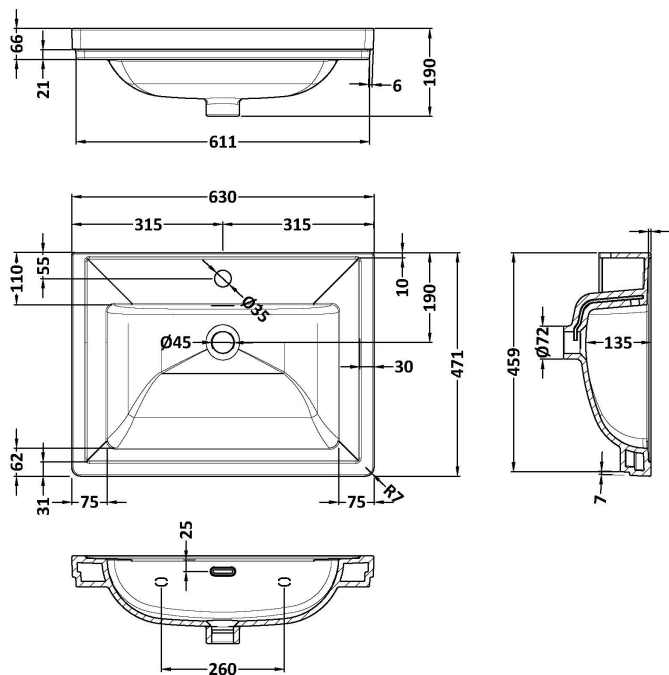

Sales Code: CBM503

Description: 600 Classic Basin (640X472x185) 1Th

Product Dimensions

Height (mm):	0
Width (mm):	0
Depth (mm):	0
Nett Weight (kg):	17

Packaging Dimensions

Height (mm):	490
Width (mm):	650
Depth (mm):	220
Gross Weight (kg):	17.3

Packaging Data

Box Colour:	Brown Cardboard Box - Printed
Box Qty:	0
Label Size:	0 x 0
Label Colour:	White Label
Label Qty:	0

Outer Box Dimensions (If Applicable)

Height (mm):	
Width (mm):	
Depth (mm):	
Gross Weight (kg):	
Barcode:	5056462643656

Product Details

Country of Origin:	Utd.Arab.Emir.
Fitting Instruction:	No
Certification: CE & UKCA: No	WRAS: N/A WRAS No: N/A
Product Material:	Fireclay
Fixing Supplied:	No

Pans/Bidets: Trap Style: N/A Includes Seat: Not Applicable

Seats: Seat Type: N/A Material: Not Applicable
Function: Not Applicable Hinge Type: Not Applicable
Hinge Material: Not Applicable

Cisterns: Operating Type: Not Applicable Fittings: Not Applicable
Lever Type: Not Applicable

Basins: Tap Hole: One Taphole Chain Stay Hole: No
Template: Not Required Waste Type Req: Slotted
Overflow Inc: Yes Overflow Cover: Yes
Inner Bowl Depth (mm): 135 mm