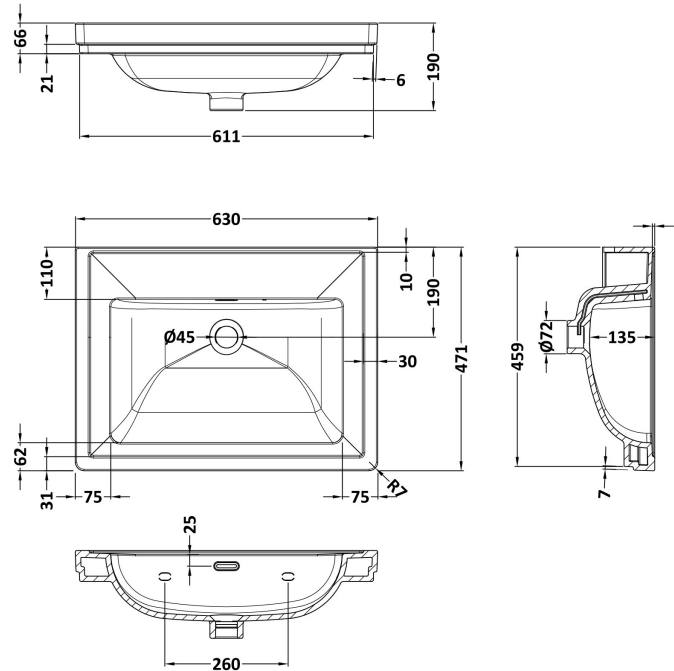

Packaging Dimensions

Height (mm):	820
Width (mm):	615
Depth (mm):	470
Gross Weight (kg):	21

Packaging Data

Box Colour:	Brown Cardboard Box
Box Qty:	0
Label Size:	0 x 0
Label Colour:	White Label
Label Qty:	0

Outer Box Dimensions (If Applicable)

Height (mm):	
Width (mm):	
Depth (mm):	
Gross Weight (kg):	
Barcode:	5056678422564

Product Details

Country of Origin:	Ireland
Fitting Instruction:	Yes
CE & UKCA:	
FSC Certified Materials:	Yes
Colour:	Pure White
Construction Method:	Cam & Wood Dowel
Construction Type:	Rigid
Cabinet Finish:	Mdf Vinyl Textured Woodgrain
Fascia Finish:	Mdf Vinyl Textured Woodgrain
Cabinet Thickness (mm):	18
Fascia Thickness (mm):	18
Drawer Included:	No
Drawer Type:	Not Applicable
No of Shelves:	2
Hinge Type:	95 Degree Inset Clip-On S/C
Hinge Included:	Yes
Adjustable Legs:	Not Applicable
Fixings Included:	Not Required
Handle Style:	Traditional
Waste Shroud:	No
Handle Included:	Yes
Handle Type:	Knob

Sales Code: CBM513

Description: 600 Classic Basin (640X472x185) 0Th

Product Dimensions

Height (mm):	190
Width (mm):	630
Depth (mm):	471
Nett Weight (kg):	17

Packaging Dimensions

Height (mm):	490
Width (mm):	650
Depth (mm):	220
Gross Weight (kg):	17.3

Packaging Data

Box Colour:	Brown Cardboard Box - Printed
Box Qty:	1
Label Size:	100 x 50
Label Colour:	White Label
Label Qty:	2

Outer Box Dimensions (If Applicable)

Height (mm):	
Width (mm):	
Depth (mm):	
Gross Weight (kg):	
Barcode:	5056678431191