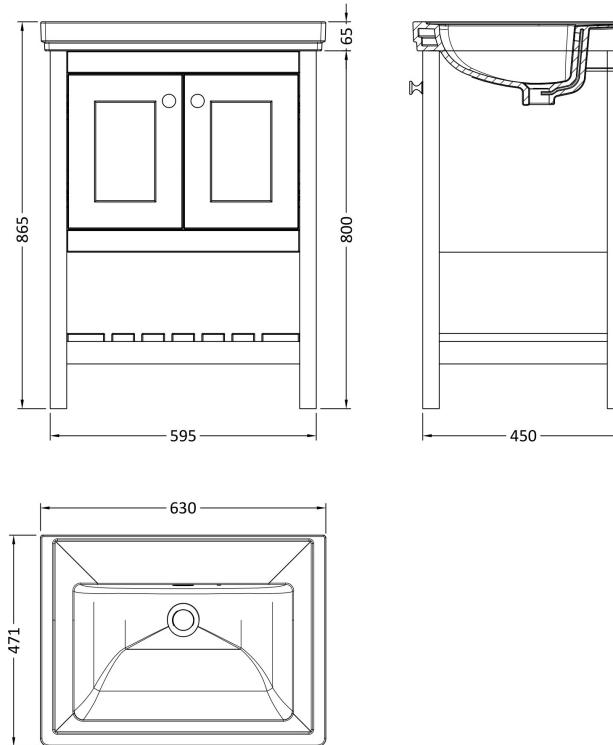

Sales Code: BEX125H

Description: 600 F/S 2-Door & Classic Basin 0Th

Packaging Details

Barcode: 5056678432501