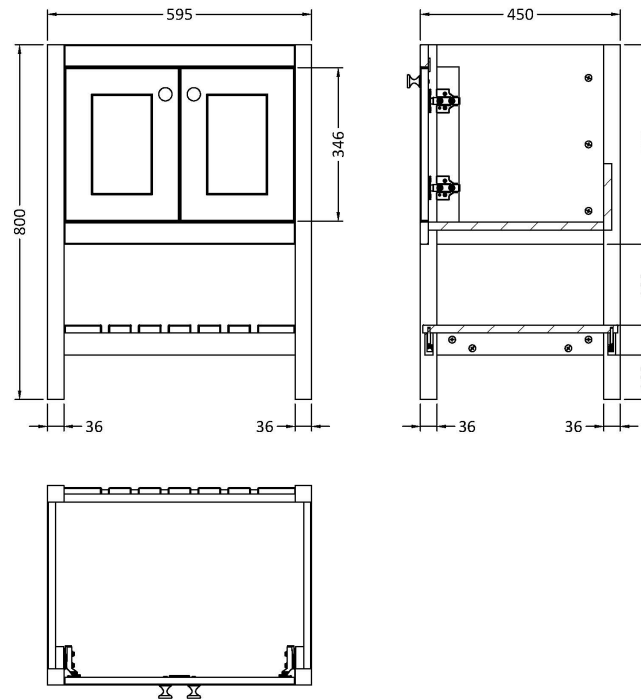

Sales Code: BEX125B

Description: 600 F/S 2-Door & Classic Basin 3Th

Packaging Details

Barcode: 5056678422922

Sales Code: BEX125

Description: 600 F/S 2-Door Unit

Product Dimensions

Height (mm):	800
Width (mm):	595
Depth (mm):	450
Nett Weight (kg):	20.5

Packaging Dimensions

Height (mm):	820
Width (mm):	615
Depth (mm):	470
Gross Weight (kg):	21

Packaging Data

Box Colour:	Brown Cardboard Box
Box Qty:	0
Label Size:	0 x 0
Label Colour:	White Label
Label Qty:	0

Outer Box Dimensions (If Applicable)

Height (mm):	
Width (mm):	
Depth (mm):	
Gross Weight (kg):	
Barcode:	5056678422564

Product Details

Country of Origin:	Ireland
Fitting Instruction:	Yes
CE & UKCA:	
FSC Certified Materials:	Yes
Colour:	Pure White
Construction Method:	Cam & Wood Dowel
Construction Type:	Rigid
Cabinet Finish:	Mdf Vinyl Textured Woodgrain
Fascia Finish:	Mdf Vinyl Textured Woodgrain
Cabinet Thickness (mm):	18
Fascia Thickness (mm):	18
Drawer Included:	No
Drawer Type:	Not Applicable
No of Shelves:	2
Hinge Type:	95 Degree Inset Clip-On S/C
Hinge Included:	Yes
Adjustable Legs:	Not Applicable
Fixings Included:	Not Required
Handle Style:	Traditional
Waste Shroud:	No
Handle Included:	Yes
Handle Type:	Knob

Sales Code: CBM513

Description: 600 Classic Basin (640X472x185) 0Th

Product Dimensions

Height (mm):	190
Width (mm):	630
Depth (mm):	471
Nett Weight (kg):	17

Packaging Dimensions

Height (mm):	490
Width (mm):	650
Depth (mm):	220
Gross Weight (kg):	17.3