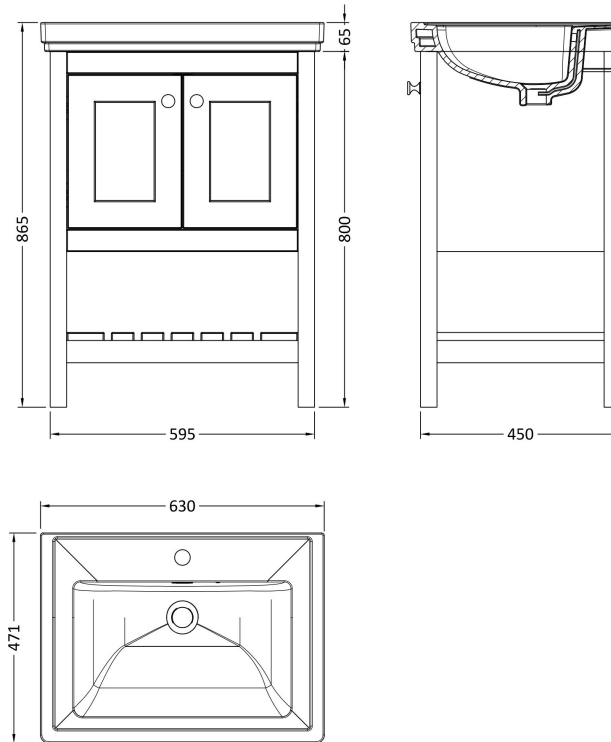

Sales Code: BEX125A

Description: 600 F/S 2-Door & Classic Basin 1Th

Packaging Details

Barcode: 5056678422809