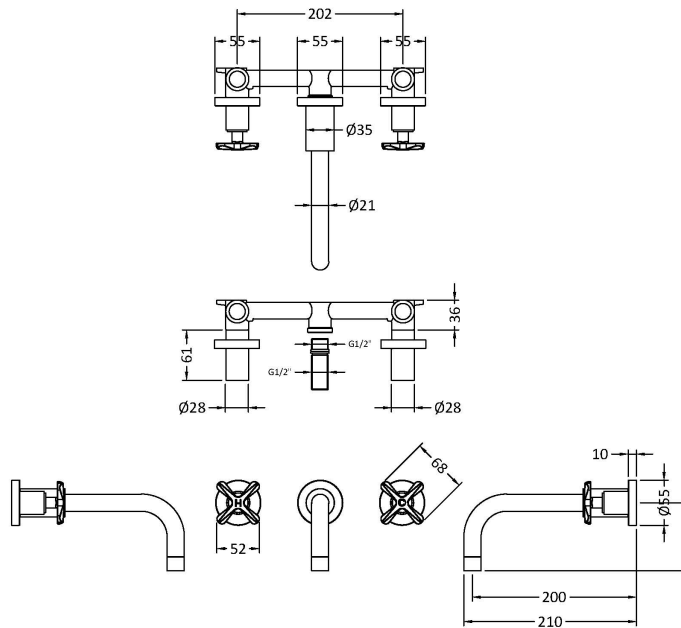

### Product Dimensions

Height (mm):	113
Width (mm):	255
Depth (mm):	220
Length (mm):	
Nett Weight (kg):	2.1

### Packaging Dimensions

Height (mm):	140
Width (mm):	180
Depth (mm):	350
Gross Weight (kg):	2.2

### Outer Box Dimensions (If Applicable)

Height (mm):	
Width (mm):	
Depth (mm):	
Length (mm):	
Gross Weight (kg):	18
Barcode:	5056462699233

### Product Details

Country of Origin:	United Kingdom
Fitting Instruction:	Yes
Product Material:	Brass
Control Type:	Manual
Waste Included:	Waste Not Included
Waste Type:	Not Applicable
WRAS Approval: Yes	Approval No: 2204064
Valve/Cartridge Type:	1/4 Turn Ceramic Disc
Colour/Finish:	Chrome
Mount Type:	Deck
Operating Pressure (bar):	0.1
Flow Rates: (Litres Per Min)	0.1 bar: 5    0.5 bar: 12    1 bar: 16    2 bar: 22    3 bar: 27
Pipe Size:	15 mm (1/2" Bsp)
Pipe Centres:	N/A