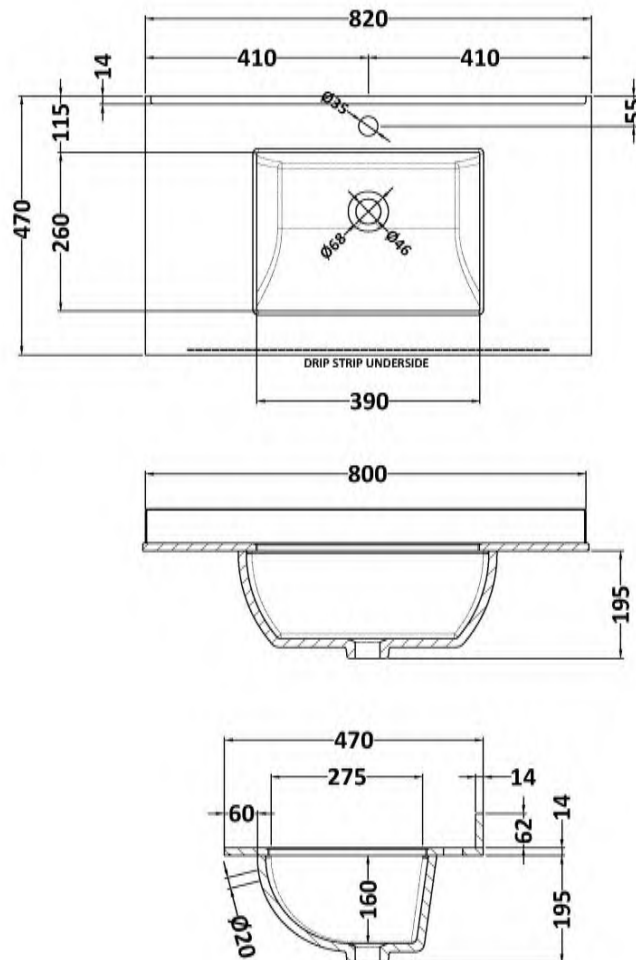

### Outer Box Dimensions (If Applicable)

Height (mm):	
Width (mm):	
Depth (mm):	
Gross Weight (kg):	
Barcode:	5056462643182

### Packaging Dimensions

Height (mm):	310
Width (mm):	900
Depth (mm):	550
Gross Weight (kg):	18.5

### Outer Box Dimensions (If Applicable)

Height (mm):	
Width (mm):	
Depth (mm):	
Gross Weight (kg):	
Barcode:	5056211819066

### Product Dimensions

Height (mm):	0
Width (mm):	0
Depth (mm):	0
Nett Weight (kg):	18