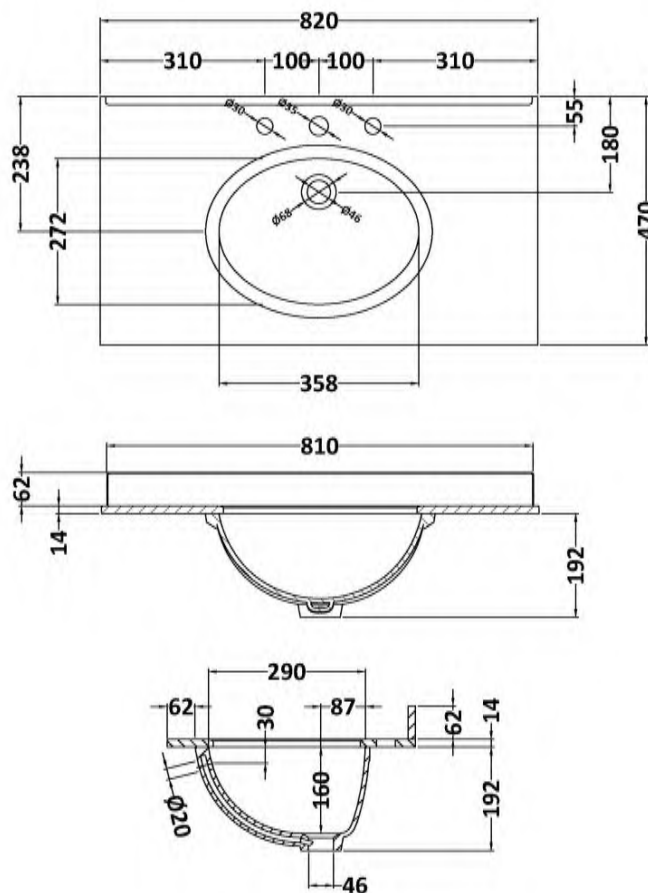

### Outer Box Dimensions (If Applicable)

Height (mm):	
Width (mm):	
Depth (mm):	
Gross Weight (kg):	
Barcode:	5056462643182

### Outer Box Dimensions (If Applicable)

Height (mm):	
Width (mm):	
Depth (mm):	
Gross Weight (kg):	
Barcode:	5056211819035

### Outer Box Dimensions (If Applicable)

Height (mm):	
Width (mm):	
Depth (mm):	
Gross Weight (kg):	
Barcode:	5056211819028

### Product Dimensions

Height (mm):	0
Width (mm):	0
Depth (mm):	0
Nett Weight (kg):	18