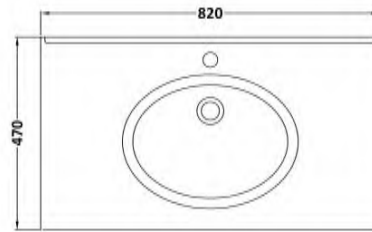

Sales Code: CLC126WR1

Description: 800 F/S 2-Door Unit & Marble Top 1Th

Packaging Details

Barcode: 5056678416952