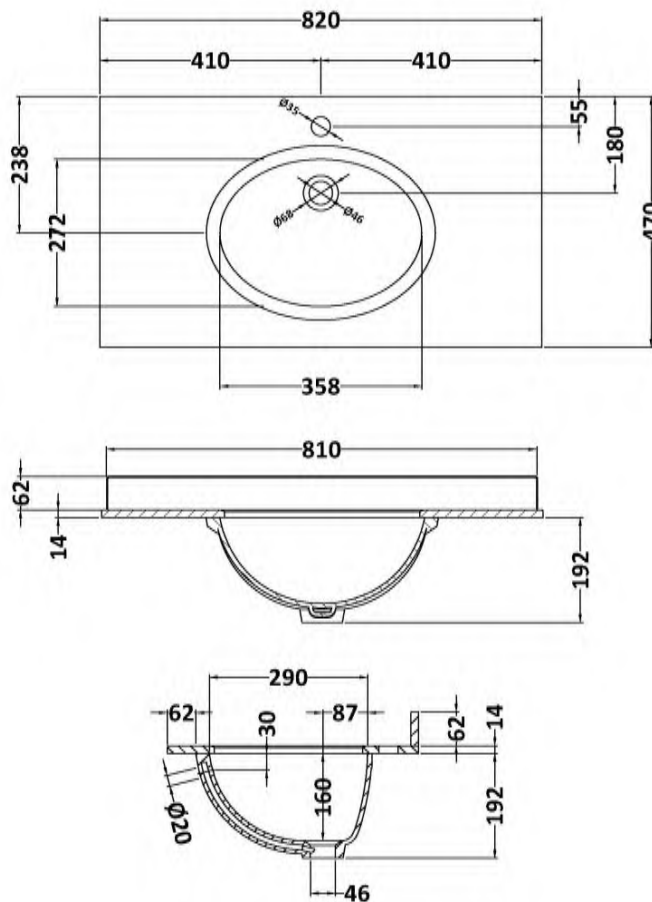

### Product Dimensions

Height (mm):	800
Width (mm):	800
Depth (mm):	453
Nett Weight (kg):	30.5

### Packaging Dimensions

Height (mm):	310
Width (mm):	900
Depth (mm):	550
Gross Weight (kg):	18.5

### Outer Box Dimensions (If Applicable)

Height (mm):	
Width (mm):	
Depth (mm):	
Gross Weight (kg):	
Barcode:	5056211819035

### Product Dimensions

Height (mm):	0
Width (mm):	0
Depth (mm):	0
Nett Weight (kg):	18