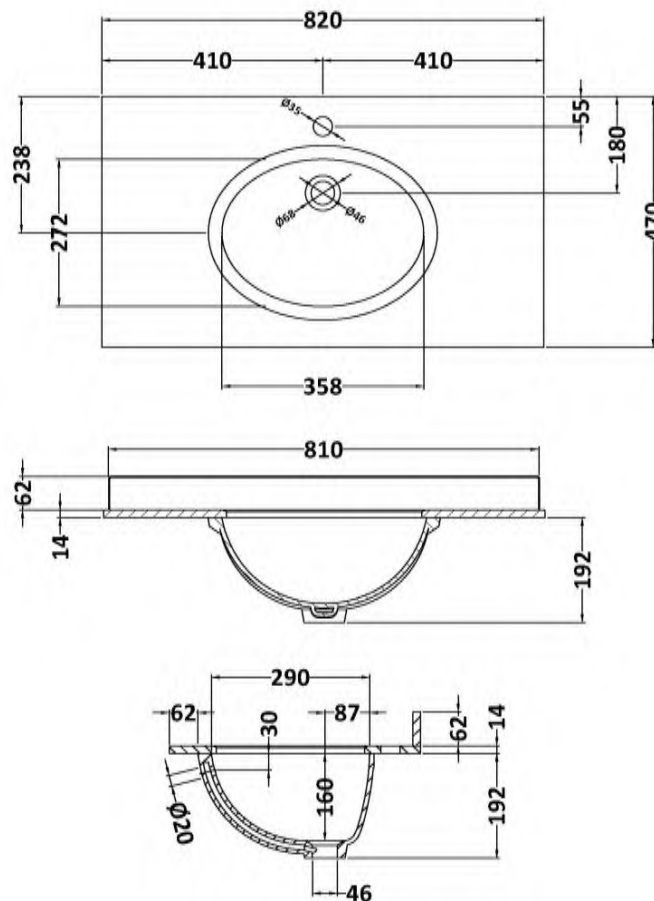

### Outer Box Dimensions (If Applicable)

Height (mm):	
Width (mm):	
Depth (mm):	
Gross Weight (kg):	
Barcode:	5056462643182

### Outer Box Dimensions (If Applicable)

Height (mm):	
Width (mm):	
Depth (mm):	
Gross Weight (kg):	
Barcode:	5056211819035

### Outer Box Dimensions (If Applicable)

Height (mm):	
Width (mm):	
Depth (mm):	
Gross Weight (kg):	
Barcode:	5056211819042

### Product Dimensions

Height (mm):	0
Width (mm):	0
Depth (mm):	0
Nett Weight (kg):	18