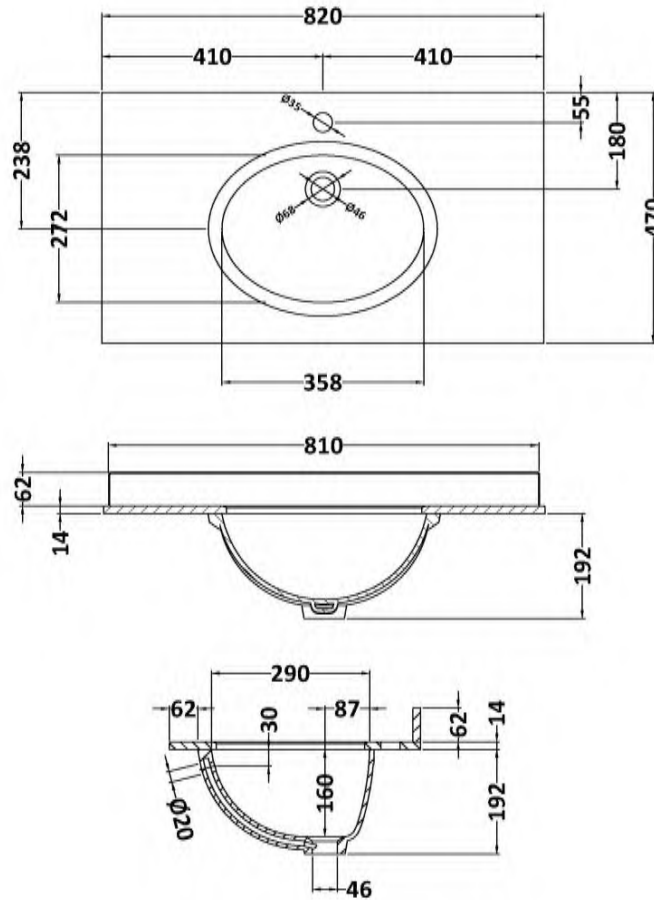

### Product Dimensions

Height (mm):	800
Width (mm):	800
Depth (mm):	453
Nett Weight (kg):	30.5

### Packaging Dimensions

Height (mm):	835
Width (mm):	825
Depth (mm):	480
Gross Weight (kg):	31

### Outer Box Dimensions (If Applicable)

Height (mm):	
Width (mm):	
Depth (mm):	
Gross Weight (kg):	
Barcode:	5056462643182

### Product Dimensions

Height (mm):	0
Width (mm):	0
Depth (mm):	0
Nett Weight (kg):	18