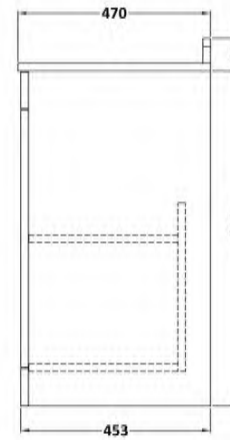

Sales Code: CLC126WR1

Description: 800 F/S 2-Door Unit & Marble Top 1Th

Packaging Details

Barcode: 5056678416952