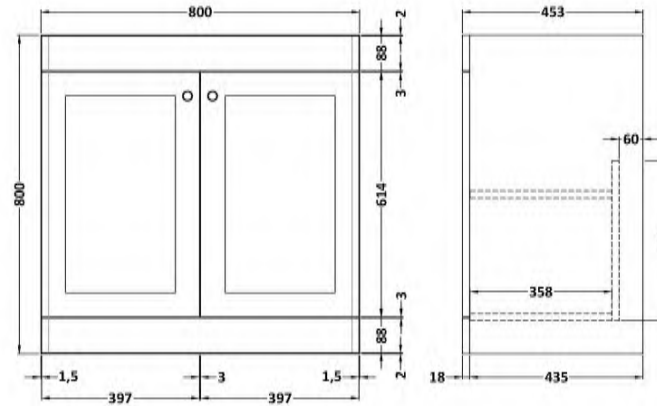

### Product Dimensions

Height (mm):	800
Width (mm):	800
Depth (mm):	453
Nett Weight (kg):	30.5

### Packaging Dimensions

Height (mm):	835
Width (mm):	825
Depth (mm):	480
Gross Weight (kg):	31

### Outer Box Dimensions (If Applicable)

Height (mm):	
Width (mm):	
Depth (mm):	
Gross Weight (kg):	
Barcode:	5056462643182

### Packaging Dimensions

Height (mm):	310
Width (mm):	900
Depth (mm):	550
Gross Weight (kg):	18.5