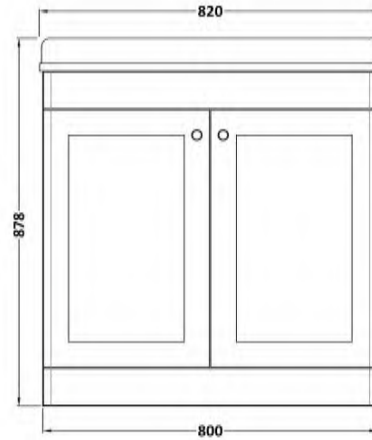

Sales Code: CLC126WR1

Description: 800 F/S 2-Door Unit & Marble Top 1Th

Packaging Details

Barcode: 5056678416952