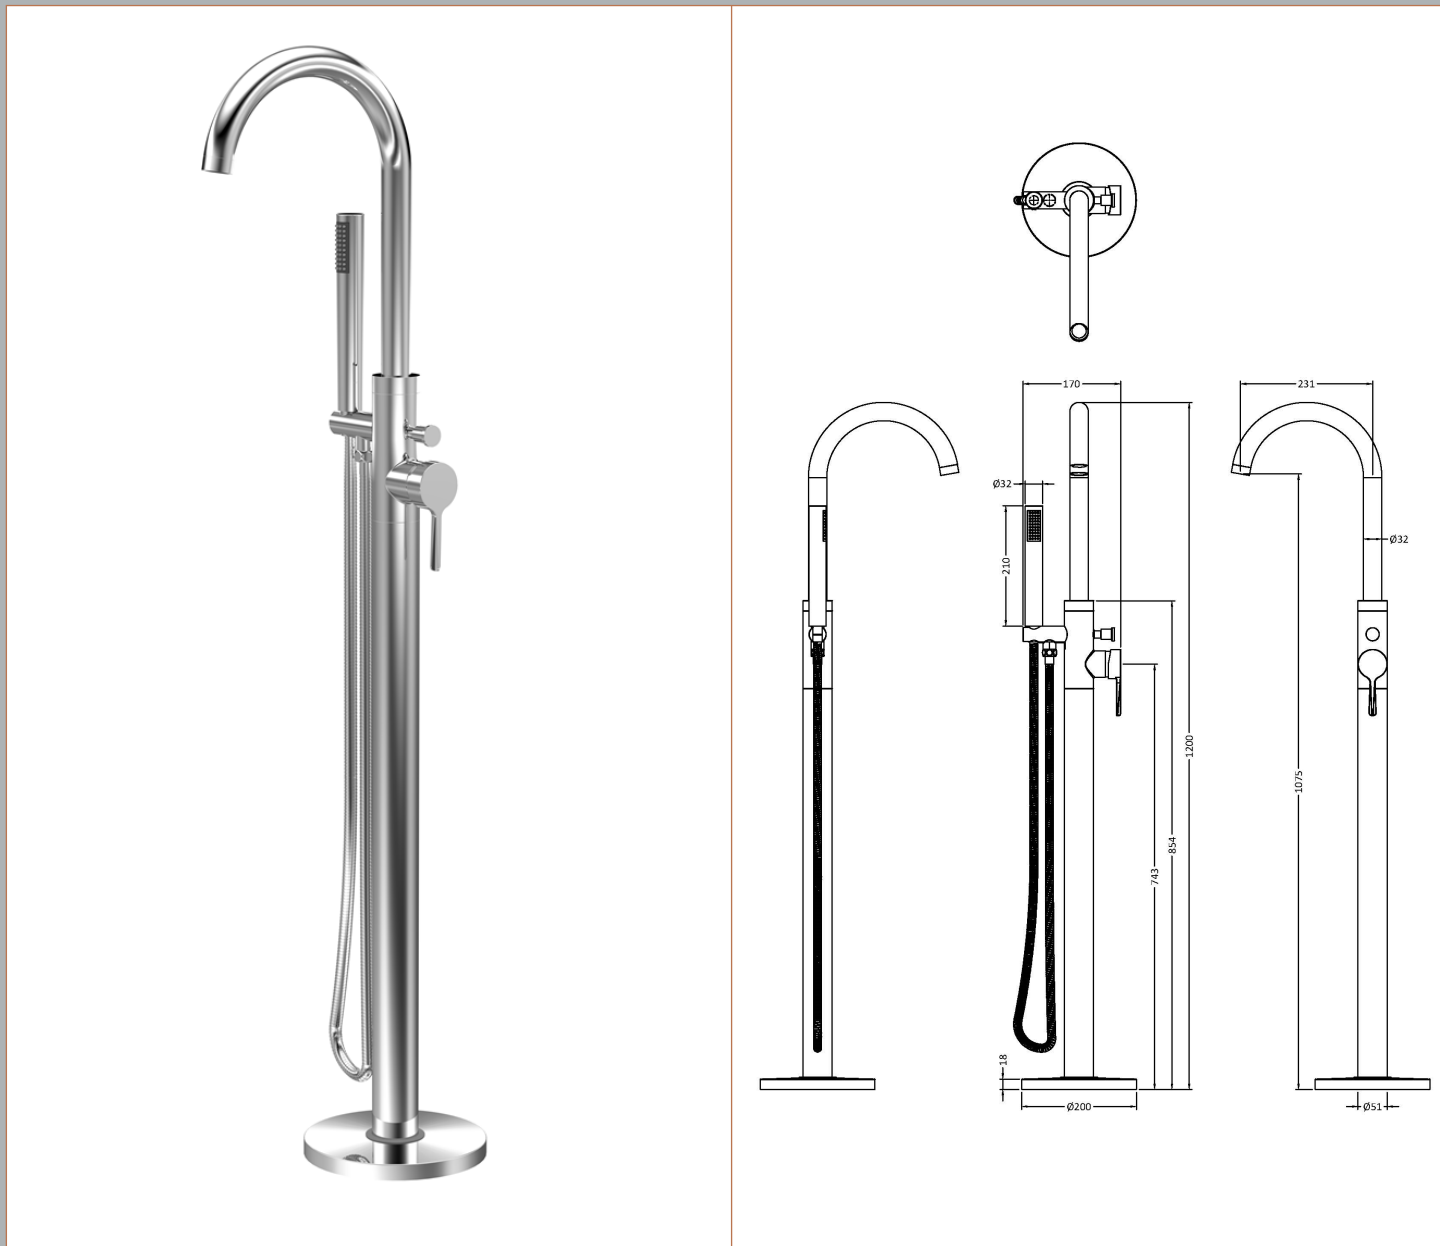

Sales Code: CLX321

Description: Aztec Freestanding Bsm

Product Dimensions

Height (mm):	1200
Width (mm):	200
Depth (mm):	345
Length (mm):	
Nett Weight (kg):	7.36

Packaging Dimensions

Height (mm):	250
Width (mm):	295
Depth (mm):	945
Gross Weight (kg):	7.36

Packaging Data

Box Colour:	White Cardboard Box
Box Qty:	0
Label Size:	0 x 0
Label Colour:	White Label
Label Qty:	0

Outer Box Dimensions (If Applicable)

Height (mm):	270
Width (mm):	930
Depth (mm):	235
Length (mm):	
Gross Weight (kg):	7
Barcode:	5056462699318

Product Details

Country of Origin:	United Kingdom
Fitting Instruction:	Yes
Product Material:	Brass/ABS
Control Type:	Manual
Waste Included:	Waste Not Included
Waste Type:	Not Applicable
WRAS Approval: No	Approval No: N/A
Valve/Cartridge Type:	Single Lever Cartridge
Colour/Finish:	Chrome
Mount Type:	Floor Standing
Operating Pressure (bar):	1
Flow Rates: (Litres Per Min)	0.1 bar: 2.2 0.5 bar: 6.7 1 bar: 9.5 2 bar: 13.5 3 bar: 16.5
Pipe Size:	15 mm (1/2" Bsp)
Pipe Centres:	N/A