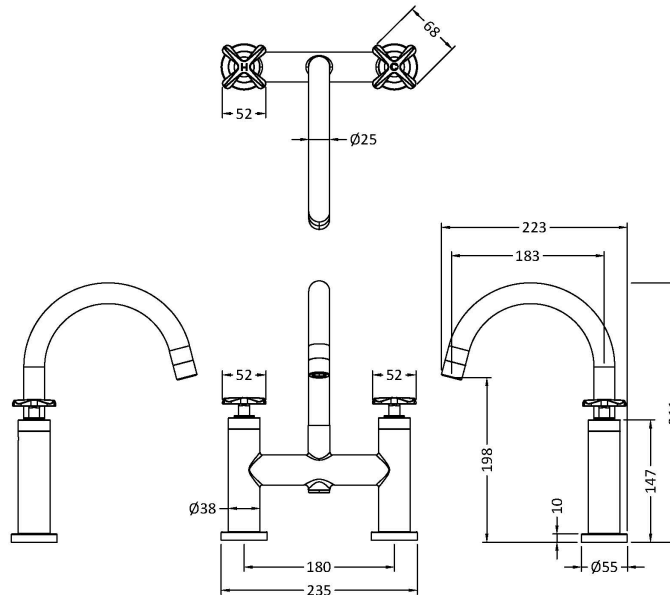

Sales Code: CLX353

Description: Aztec Deck Mounted Bath Filler

Product Dimensions

Height (mm):	319
Width (mm):	230
Depth (mm):	50
Length (mm):	
Nett Weight (kg):	3

Packaging Dimensions

Height (mm):	100
Width (mm):	235
Depth (mm):	265
Gross Weight (kg):	3.1

Packaging Data

Box Colour:	White Cardboard Box
Box Qty:	0
Label Size:	0 x 0
Label Colour:	White Label
Label Qty:	0

Outer Box Dimensions (If Applicable)

Height (mm):	320
Width (mm):	495
Depth (mm):	295
Length (mm):	
Gross Weight (kg):	19
Barcode:	5056462699240

Product Details

Country of Origin:	United Kingdom
Fitting Instruction:	Yes
Product Material:	Brass
Control Type:	Manual
Waste Included:	Waste Not Included
Waste Type:	Not Applicable
WRAS Approval: Yes	Approval No: 2204060
Valve/Cartridge Type:	1/4 Turn Ceramic Disc
Colour/Finish:	Chrome
Mount Type:	Deck
Operating Pressure (bar):	0.2
Flow Rates: (Litres Per Min)	0.1 bar: 8 0.5 bar: 29 1 bar: 40 2 bar: 48 3 bar: 0
Pipe Size:	22 mm (3/4" Bsp)
Pipe Centres:	180 mm

Sales Code: CLX354

Description: Aztec Bath Shower Mixer

Product Dimensions

Height (mm):	319
Width (mm):	230
Depth (mm):	50
Length (mm):	
Nett Weight (kg):	4.4

Packaging Dimensions

Height (mm):	140
Width (mm):	235
Depth (mm):	265
Gross Weight (kg):	4.4