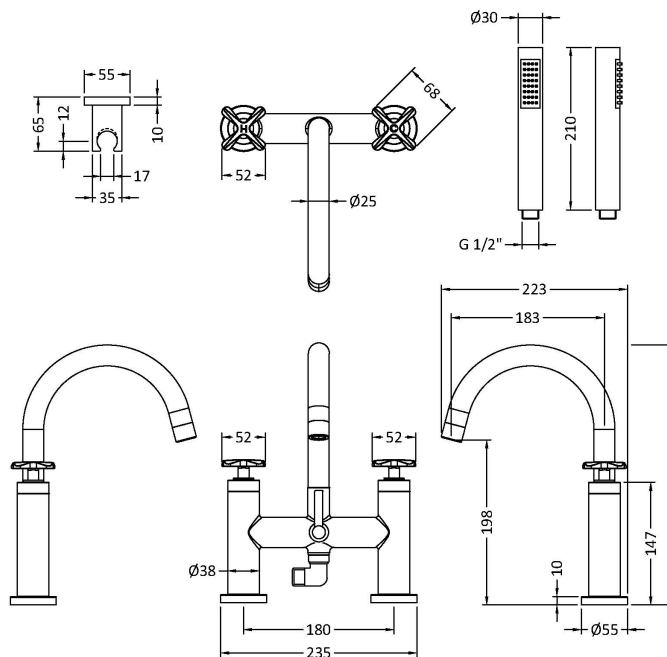

Sales Code: CLX353

Description: Aztec Deck Mounted Bath Filler

Product Dimensions

Height (mm):	319
Width (mm):	230
Depth (mm):	50
Length (mm):	
Nett Weight (kg):	3

Packaging Dimensions

Height (mm):	100
Width (mm):	235
Depth (mm):	265
Gross Weight (kg):	3.1

Packaging Data

Box Colour:	White Cardboard Box
Box Qty:	0
Label Size:	0 x 0
Label Colour:	White Label
Label Qty:	0

Outer Box Dimensions (If Applicable)

Height (mm):	320
Width (mm):	495
Depth (mm):	295
Length (mm):	
Gross Weight (kg):	19
Barcode:	5056462699240

Product Details

Country of Origin:	United Kingdom
Fitting Instruction:	Yes
Product Material:	Brass
Control Type:	Manual
Waste Included:	Waste Not Included
Waste Type:	Not Applicable
WRAS Approval: Yes	Approval No: 2204060
Valve/Cartridge Type:	1/4 Turn Ceramic Disc
Colour/Finish:	Chrome
Mount Type:	Deck
Operating Pressure (bar):	0.2
Flow Rates: (Litres Per Min)	0.1 bar: 8 0.5 bar: 29 1 bar: 40 2 bar: 48 3 bar: 0
Pipe Size:	22 mm (3/4" Bsp)
Pipe Centres:	180 mm

Sales Code: CLX354

Description: Aztec Bath Shower Mixer

Product Dimensions

Height (mm):	319
Width (mm):	230
Depth (mm):	50
Length (mm):	
Nett Weight (kg):	4.4

Packaging Dimensions

Height (mm):	140
Width (mm):	235
Depth (mm):	265
Gross Weight (kg):	4.4