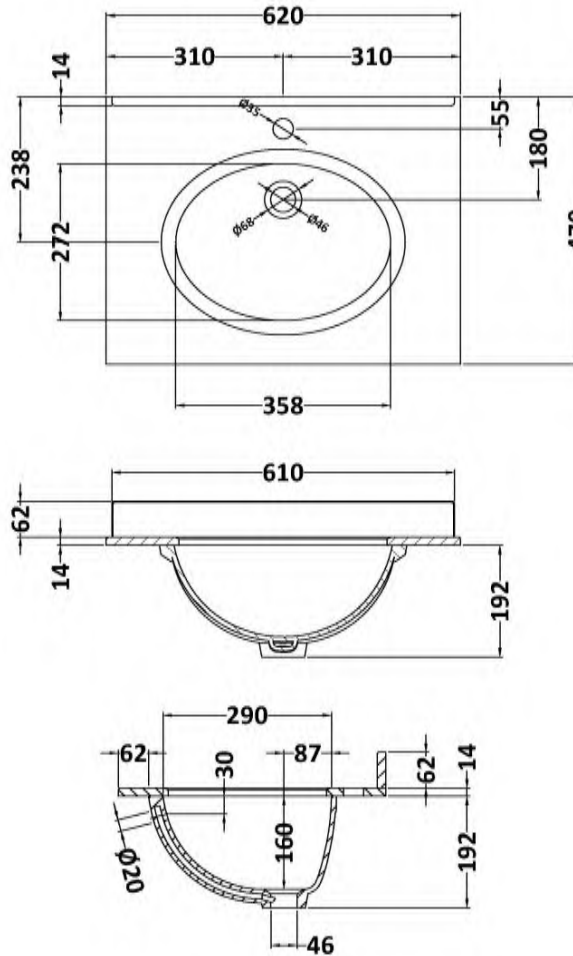

Sales Code: LOM222

Description: 600 Single Bowl Marble Top 1Th

Product Dimensions

Height (mm):	0
Width (mm):	0
Depth (mm):	0
Nett Weight (kg):	13.5

Packaging Dimensions

Height (mm):	310
Width (mm):	700
Depth (mm):	550
Gross Weight (kg):	14

Product Dimensions

Height (mm):	0
Width (mm):	0
Depth (mm):	0
Nett Weight (kg):	13.5

Packaging Dimensions

Height (mm):	310
Width (mm):	700
Depth (mm):	550
Gross Weight (kg):	14

Packaging Data

Box Colour:	White Cardboard Box
Box Qty:	0
Label Size:	0 x 0
Label Colour:	White Label
Label Qty:	0

Outer Box Dimensions (If Applicable)

Height (mm):	
Width (mm):	
Depth (mm):	
Gross Weight (kg):	
Barcode:	5056211818984

Product Details

Country of Origin:	China
Fitting Instruction:	No
Certification: CE & UKCA:	N/A
WRAS:	N/A
WRAS No:	N/A
Product Material:	Vitreous China
Fixing Supplied:	No

Sales Code: LOM221

Description: 600 Single Bowl Marble Top 1Th

Product Dimensions

Height (mm):	0
Width (mm):	0
Depth (mm):	0
Nett Weight (kg):	13.5

Packaging Dimensions

Height (mm):	310
Width (mm):	700
Depth (mm):	550
Gross Weight (kg):	14