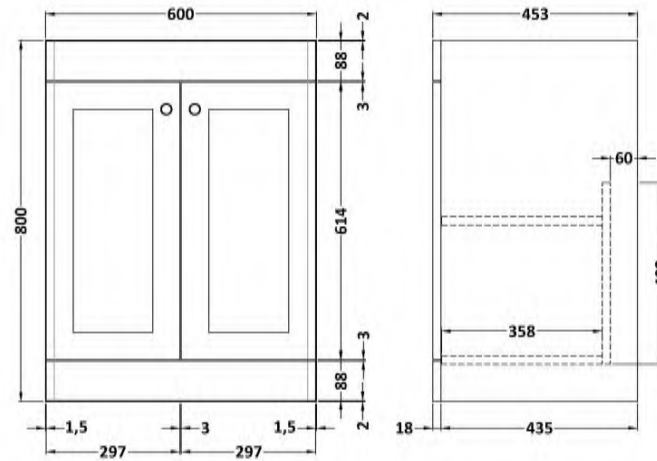

Sales Code: CLC125WR1

Description: 600 F/S 2-Door Unit & Marble Top 1Th

Packaging Details

Barcode: 5056678416839

Sales Code: CLA125

Description: 600 F/S 2-Door Unit (800X600x453)

Product Dimensions

Height (mm):	800
Width (mm):	600
Depth (mm):	453
Nett Weight (kg):	25.3

Packaging Dimensions

Height (mm):	835
Width (mm):	625
Depth (mm):	480
Gross Weight (kg):	25.8

Packaging Data

Box Colour:	Brown Cardboard Box
Box Qty:	0
Label Size:	0 x 0
Label Colour:	White Label
Label Qty:	0

Sales Code: LOM222

Description: 600 Single Bowl Marble Top 1Th

Product Dimensions

Height (mm):	0
Width (mm):	0
Depth (mm):	0
Nett Weight (kg):	13.5

Packaging Dimensions

Height (mm):	310
Width (mm):	700
Depth (mm):	550
Gross Weight (kg):	14

Sales Code: LOM221

Description: 600 Single Bowl Marble Top 1Th

Product Dimensions

Height (mm):	0
Width (mm):	0
Depth (mm):	0
Nett Weight (kg):	13.5

Packaging Dimensions

Height (mm):	310
Width (mm):	700
Depth (mm):	550
Gross Weight (kg):	14