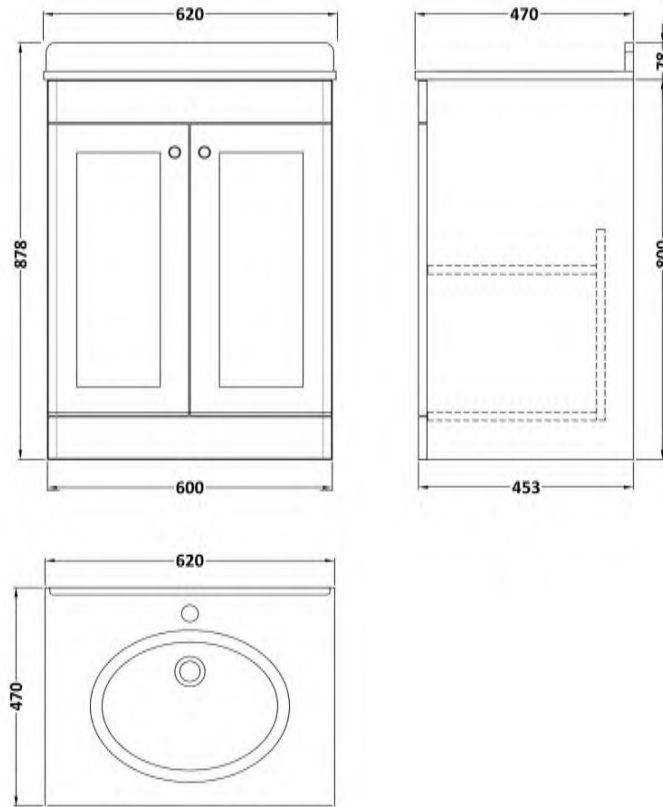

Sales Code: CLC125WR1

Description: 600 F/S 2-Door Unit & Marble Top 1Th

Packaging Details

Barcode: 5056678416839

Sales Code: CLA125

Description: 600 F/S 2-Door Unit (800X600x453)

Product Dimensions

Height (mm):	800
Width (mm):	600
Depth (mm):	453
Nett Weight (kg):	25.3

Packaging Dimensions

Height (mm):	835
Width (mm):	625
Depth (mm):	480
Gross Weight (kg):	25.8

Packaging Data

Box Colour:	Brown Cardboard Box
Box Qty:	0
Label Size:	0 x 0
Label Colour:	White Label
Label Qty:	0

Outer Box Dimensions (If Applicable)

Height (mm):	
Width (mm):	
Depth (mm):	
Gross Weight (kg):	
Barcode:	5056462643144

Product Details

Country of Origin:	China
Fitting Instruction:	Yes
CE & UKCA:	N/A
FSC Certified Materials:	Yes
Colour:	Satin White
Construction Method:	Cam & Wood Dowel
Construction Type:	Rigid
Cabinet Finish:	MFC Painted Matt
Fascia Finish:	Mdf Painted Matt
Cabinet Thickness (mm):	18
Fascia Thickness (mm):	18
Drawer Included:	No
Drawer Type:	Not Applicable
No of Shelves:	1
Hinge Type:	95 Degree Clip-On Soft Close
Hinge Included:	Yes, Supplied
Adjustable Legs:	No, Not Required
Fixings Included:	Yes
Handle Style:	Traditional
Waste Shroud:	Not Applicable
Handle Included:	Yes, Supplied
Handle Type:	Knob

Sales Code: LOM222

Description: 600 Single Bowl Marble Top 1Th

Product Dimensions

Height (mm):	0
Width (mm):	0
Depth (mm):	0
Nett Weight (kg):	13.5

Packaging Dimensions

Height (mm):	310
Width (mm):	700
Depth (mm):	550
Gross Weight (kg):	14