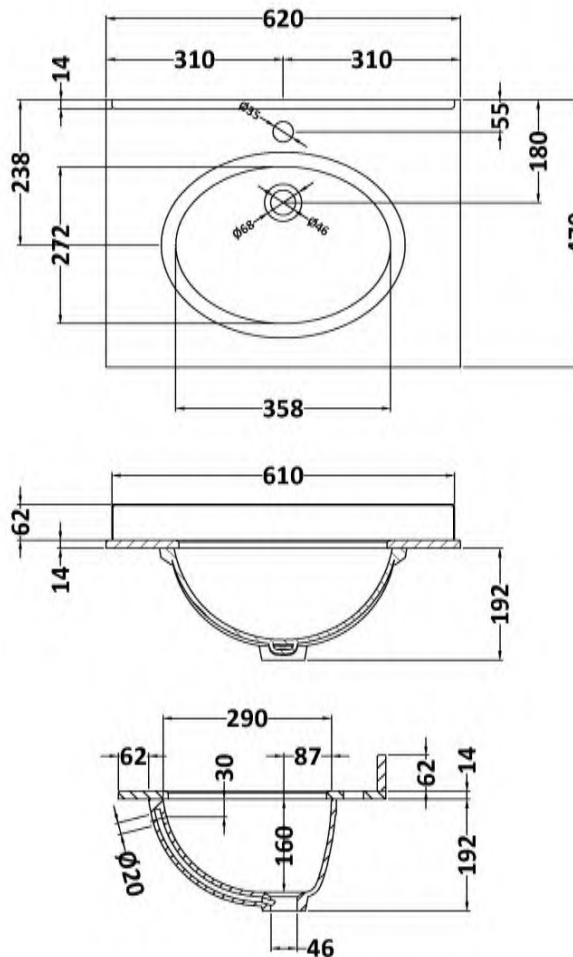

Sales Code: CLC125WR1

Description: 600 F/S 2-Door Unit & Marble Top 1Th

Packaging Details

Barcode: 5056678416839

Sales Code: CLA125

Description: 600 F/S 2-Door Unit (800X600x453)

Product Dimensions

Height (mm):	800
Width (mm):	600
Depth (mm):	453
Nett Weight (kg):	25.3

Packaging Dimensions

Height (mm):	835
Width (mm):	625
Depth (mm):	480
Gross Weight (kg):	25.8

Packaging Data

Box Colour:	Brown Cardboard Box
Box Qty:	0
Label Size:	0 x 0
Label Colour:	White Label
Label Qty:	0

Outer Box Dimensions (If Applicable)

Height (mm):	
Width (mm):	
Depth (mm):	
Gross Weight (kg):	
Barcode:	5056462643144

Product Details

Country of Origin:	China
Fitting Instruction:	Yes
CE & UKCA:	N/A
FSC Certified Materials:	Yes
Colour:	Satin White
Construction Method:	Cam & Wood Dowel
Construction Type:	Rigid
Cabinet Finish:	MFC Painted Matt
Fascia Finish:	Mdf Painted Matt
Cabinet Thickness (mm):	18
Fascia Thickness (mm):	18
Drawer Included:	No
Drawer Type:	Not Applicable
No of Shelves:	1
Hinge Type:	95 Degree Clip-On Soft Close
Hinge Included:	Yes, Supplied
Adjustable Legs:	No, Not Required
Fixings Included:	Yes
Handle Style:	Traditional
Waste Shroud:	Not Applicable
Handle Included:	Yes, Supplied
Handle Type:	Knob

Sales Code: LOM222

Description: 600 Single Bowl Marble Top 1Th

Product Dimensions

Height (mm):	0
Width (mm):	0
Depth (mm):	0
Nett Weight (kg):	13.5

Packaging Dimensions

Height (mm):	310
Width (mm):	700
Depth (mm):	550
Gross Weight (kg):	14