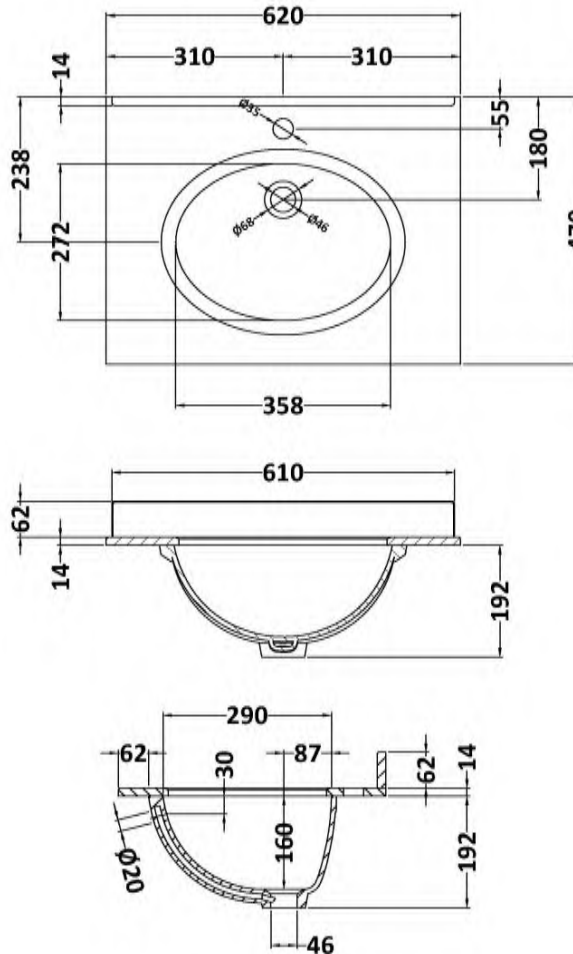

Sales Code: LOM223

Description: 600 Single Bowl Marble Top 1Th

Product Dimensions

Height (mm):	0
Width (mm):	0
Depth (mm):	0
Nett Weight (kg):	13.5

Packaging Dimensions

Height (mm):	310
Width (mm):	700
Depth (mm):	550
Gross Weight (kg):	14

Packaging Data

Box Colour:	White Cardboard Box
Box Qty:	0
Label Size:	0 x 0
Label Colour:	White Label
Label Qty:	0

Outer Box Dimensions (If Applicable)

Height (mm):	
Width (mm):	
Depth (mm):	
Gross Weight (kg):	
Barcode:	5056211818984

Product Details

Country of Origin:	China
Fitting Instruction:	No
Certification: CE & UKCA:	N/A
WRAS:	N/A
WRAS No:	N/A
Product Material:	Vitreous China
Fixing Supplied:	No

Pans/Bidets: Trap Style: Not Applicable Includes Seat: Not Applicable

Seats: Seat Type: Not Applicable Material: Not Applicable
Function: Not Applicable Hinge Type: Not Applicable
Hinge Material: Not Applicable

Cisterns: Operating Type: Not Applicable Fittings: Not Applicable
Lever Type: Not Applicable

Basins: Tap Hole: One Taphole Chain Stay Hole: No
Template: Not Applicable Waste Type Req: Slotted
Overflow Inc: Yes Overflow Cover: Yes
Inner Bowl Depth (mm): 160mm