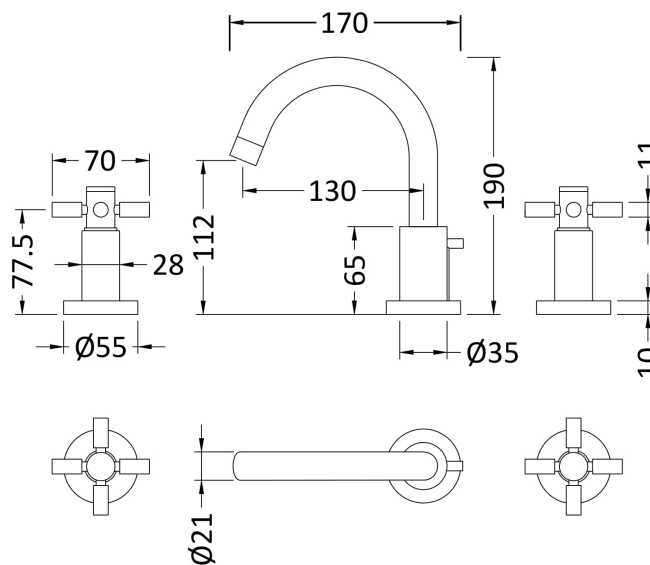

### Product Dimensions

Height (mm):	190
Width (mm):	130
Depth (mm):	175
Length (mm):	
Nett Weight (kg):	3.3

### Packaging Dimensions

Height (mm):	85
Width (mm):	175
Depth (mm):	390
Gross Weight (kg):	3.3

### Outer Box Dimensions (If Applicable)

Height (mm):	500
Width (mm):	500
Depth (mm):	500
Length (mm):	
Gross Weight (kg):	20
Barcode:	5055146192015

Flow Rates: (Litres Per Min)	0.1 bar: 4	0.5 bar: 14	1 bar: 22	2 bar: 28	3 bar: 32
Pipe Size:	15 mm (1/2" Bsp)				
Pipe Centres:	N/A				