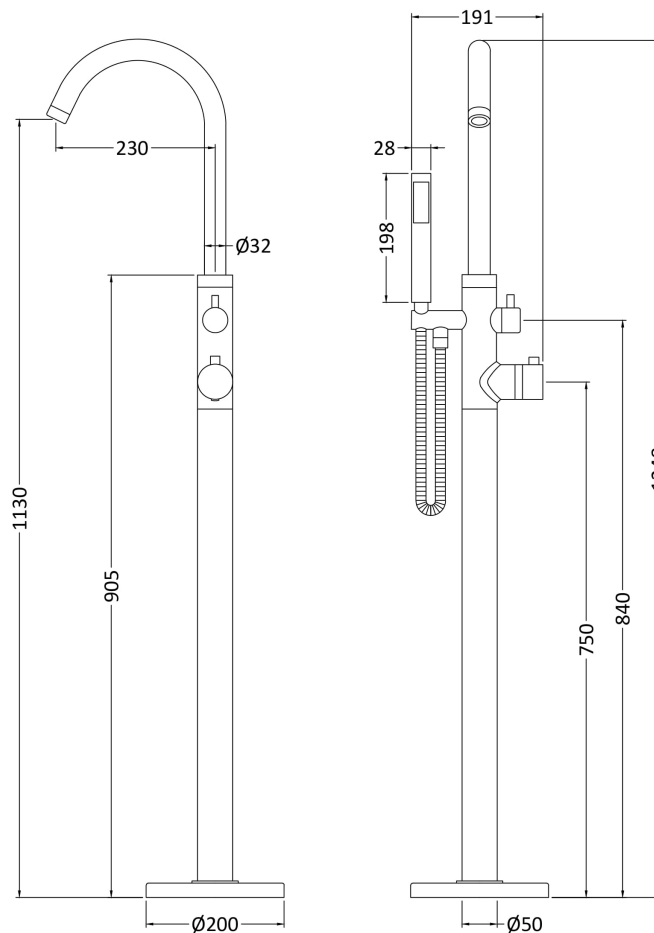

Sales Code: PN322

Description: Tec Thermo Single Lever Mono Bsm

Product Dimensions

Height (mm):	1248
Width (mm):	200
Depth (mm):	330
Length (mm):	
Nett Weight (kg):	8.93

Packaging Dimensions

Height (mm):	130
Width (mm):	285
Depth (mm):	960
Gross Weight (kg):	8.93

Packaging Data

Box Colour:	White Cardboard Box
Box Qty:	0
Label Size:	0 x 0
Label Colour:	White Label
Label Qty:	0

Outer Box Dimensions (If Applicable)

Height (mm):	270
Width (mm):	980
Depth (mm):	235
Length (mm):	
Gross Weight (kg):	9
Barcode:	5055146141396

Product Details

Country of Origin:	China
Fitting Instruction:	Yes
Product Material:	Brass/ABS
Control Type:	Manual
Waste Included:	Waste Not Included
Waste Type:	Not Applicable
WRAS Approval: No	Approval No: N/A
Valve/Cartridge Type:	Single Lever Cartridge
Colour/Finish:	Chrome
Mount Type:	Floor Standing
Operating Pressure (bar):	2
Flow Rates: (Litres Per Min)	0.1 bar: N/A 0.5 bar: N/A 1 bar: N/A 2 bar: 12 3 bar: 15
Pipe Size:	15 mm (1/2" Bsp)
Pipe Centres:	N/A