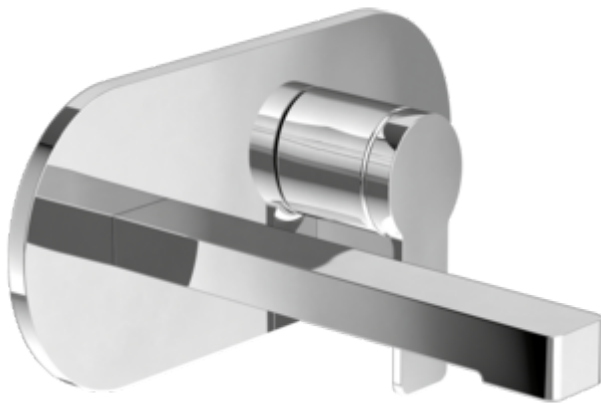

## BASIN MIXERS ARCHITECTURA

### PRODUCT INFORMATION

Article title	Villeroy & Boch Architectura Single-lever basin mixer with push-open waste, Chrome
Article number	TVW10311211061
Assembly / Assembly type	wall-mounted
Scope of delivery	1 x tap fitting , 1 x fastening 1 x installation instructions
Length in mm	227
Width in mm	260
Height in mm	115
Collection	Architectura
Weight in kg	2.288
Material	Brass
Surface	glossy
Colour name	Chrome
EAN number	4051202465551
Model number	TVW103112110
Air plus	An aerator enriches the water with air for a particularly soft, water-saving jet
Easy clean	Longer service life: optimum limescale removal by simply rubbing nozzles and aerators clean
Aqua smart	Sustainable, limited water flow: saving water without sacrificing on performance
Tap smartpressure	Constant water flow rate for washbasin mixers regardless of pressure fluctuations in the piping system
Length of spout in mm	147
Recommended installation width in mm	130
Material	Brass
Volume	6,552
Angle jet regulator	90
Cartridge	Cartridge with ceramic discs
Swivel aerator	No
Thermostat	No
Cool Tap	No
Spray types	Comfort flow

### COLOURS

Colour	Description	Article number	EAN
	Chrome	TVW10311211061	4051202465551

### CHARACTERISTICS

An aerator enriches the water with air for a particularly soft, water-saving jet

Constant water flow rate for washbasin mixers regardless of pressure fluctuations in the piping system