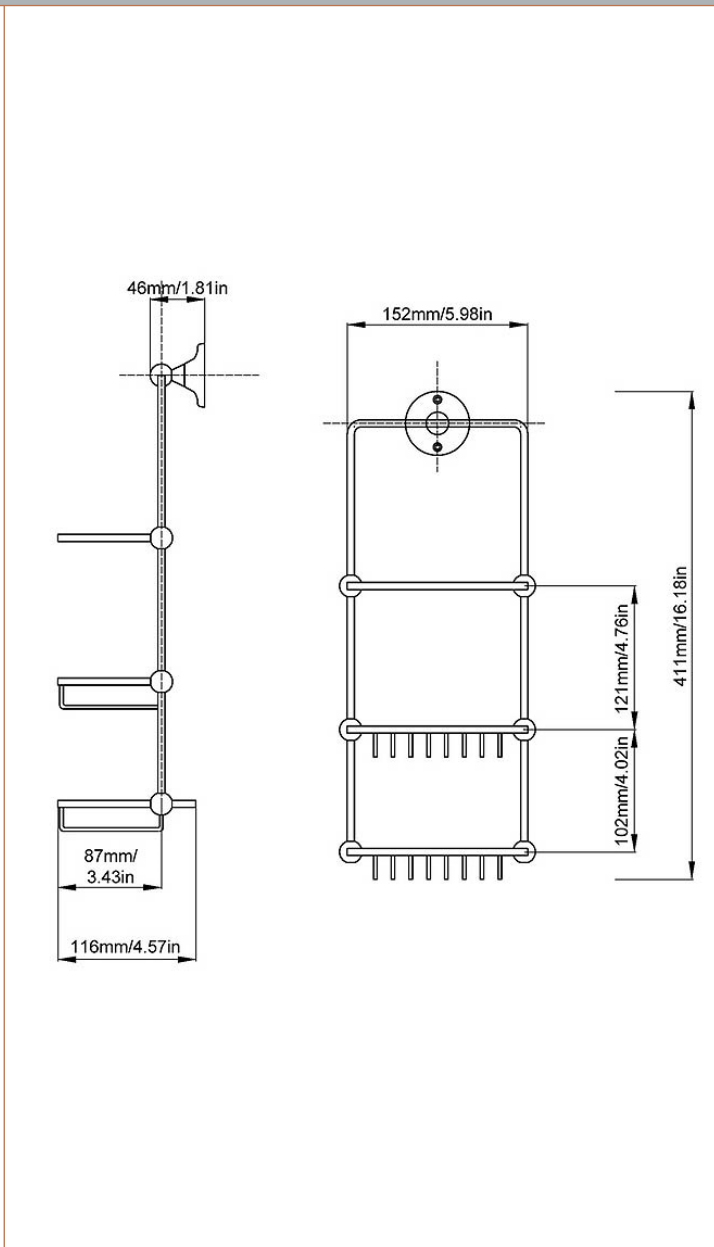

Sales Code: LH316

Description: Traditional Shower Tidy

Product Dimensions

Length (mm):	
Width (mm):	0
Height (mm):	0
Depth (mm):	0
Nett Weight (kg):	1

Packaging Dimensions

Height (mm):	415
Width (mm):	185
Depth (mm):	130
Gross Weight (kg):	1

Packaging Data

Box Colour:	White Cardboard Box
Box Qty:	0
Label Size:	0 x 0
Label Colour:	White Label
Label Qty:	0

Outer Box Dimensions (If Applicable)

Height (mm):	0
Width (mm):	0
Length (mm):	
Depth (mm):	
Gross Weight (kg):	0
Barcode:	5055146106265

Product Details

Country of Origin:	China
Fitting Instruction:	No
CE & UKCA:	N/A
Product Material:	Brass
Heating Element Wattage:	Not Applicable
Colour/Finish:	Chrome
Product Diameter:	Not Applicable
Connection Size:	Not Applicable