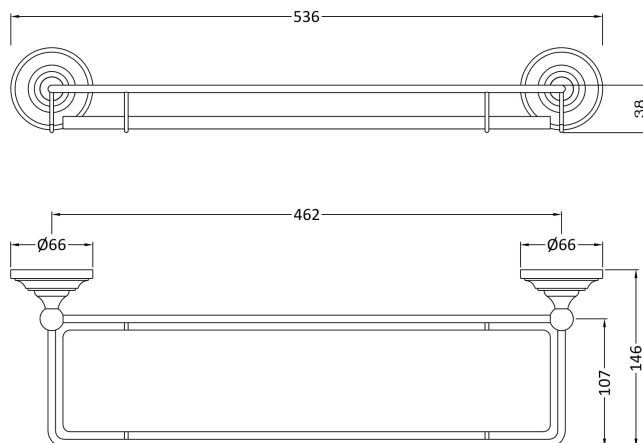

Sales Code: LH305

Description: Traditional Gallery Shelf

Product Dimensions

Length (mm):	
Width (mm):	0
Height (mm):	0
Depth (mm):	0
Nett Weight (kg):	1

Packaging Dimensions

Height (mm):	480
Width (mm):	155
Depth (mm):	68
Gross Weight (kg):	1

Packaging Data

Box Colour:	White Cardboard Box
Box Qty:	0
Label Size:	0 x 0
Label Colour:	White Label
Label Qty:	0

Outer Box Dimensions (If Applicable)

Height (mm):	0
Width (mm):	0
Length (mm):	
Depth (mm):	
Gross Weight (kg):	0
Barcode:	5055146105909

Product Details

Country of Origin:	China
Fitting Instruction:	No
CE & UKCA:	N/A
Product Material:	Brass
Heating Element Wattage:	Not Applicable
Colour/Finish:	Chrome
Product Diameter:	Not Applicable
Connection Size:	Not Applicable