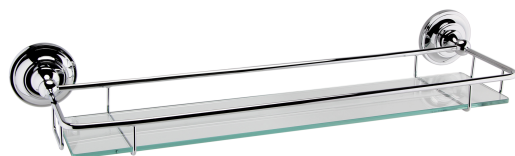

Sales Code: LH305

Description: Traditional Gallery Shelf

Product Dimensions

Length (mm):	
Width (mm):	0
Height (mm):	0
Depth (mm):	0
Nett Weight (kg):	1

Packaging Dimensions

Height (mm):	480
Width (mm):	155
Depth (mm):	68
Gross Weight (kg):	1

Product Details

Country of Origin:	China
Fitting Instruction:	No
CE & UKCA:	N/A
Product Material:	Brass
Heating Element Wattage:	Not Applicable
Colour/Finish:	Chrome
Product Diameter:	Not Applicable
Connection Size:	Not Applicable