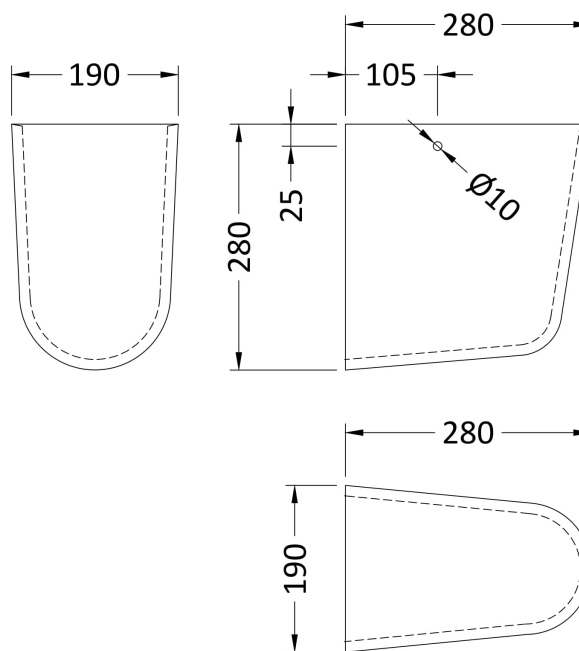

Sales Code: Chm004

Description: Harmony 500mm Basin & Semi Pedestal

Packaging Details

Barcode: 5055275867419

Sales Code: NCH604

Description: Harmony 500 Basin 1Th

Product Dimensions

Height (mm):	0
Width (mm):	0
Depth (mm):	0
Nett Weight (kg):	15

Packaging Dimensions

Height (mm):	192
Width (mm):	570
Depth (mm):	440
Gross Weight (kg):	15.2

Packaging Data

Box Colour:	Brown Cardboard Box
Box Qty:	0
Label Size:	0 x 0
Label Colour:	White Label
Label Qty:	0

Outer Box Dimensions (If Applicable)

Height (mm):	
Width (mm):	
Depth (mm):	
Gross Weight (kg):	
Barcode:	5055275827147

Product Details

Country of Origin:	China
Fitting Instruction:	No
Certification: CE & UKCA:	WRAS: N/A WRAS No: N/A
Product Material:	Vitreous China
Fixing Supplied:	No

Sales Code: NCU807

Description: Semi Pedestal

Product Dimensions

Height (mm):	0
Width (mm):	0
Depth (mm):	0
Nett Weight (kg):	6.4

Packaging Dimensions

Height (mm):	300
Width (mm):	210
Depth (mm):	295
Gross Weight (kg):	6.6