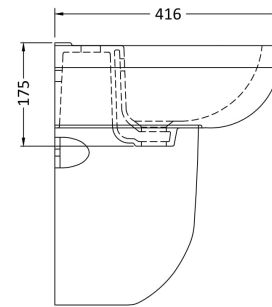

Sales Code: Chm004

Description: Harmony 500mm Basin & Semi Pedestal

Packaging Details

Barcode: 5055275867419

Sales Code: NCH604

Description: Harmony 500 Basin 1Th

Product Dimensions

Height (mm):	0
Width (mm):	0
Depth (mm):	0
Nett Weight (kg):	15

Packaging Dimensions

Height (mm):	192
Width (mm):	570
Depth (mm):	440
Gross Weight (kg):	15.2

Packaging Data

Box Colour:	Brown Cardboard Box
Box Qty:	0
Label Size:	0 x 0
Label Colour:	White Label
Label Qty:	0

Outer Box Dimensions (If Applicable)

Height (mm):	
Width (mm):	
Depth (mm):	
Gross Weight (kg):	
Barcode:	5055275827147

Product Details

Country of Origin:	China
Fitting Instruction:	No
Certification: CE & UKCA:	WRAS: N/A WRAS No: N/A
Product Material:	Vitreous China
Fixing Supplied:	No

Sales Code: NCU807

Description: Semi Pedestal

Product Dimensions

Height (mm):	0
Width (mm):	0
Depth (mm):	0
Nett Weight (kg):	6.4

Packaging Dimensions

Height (mm):	300
Width (mm):	210
Depth (mm):	295
Gross Weight (kg):	6.6