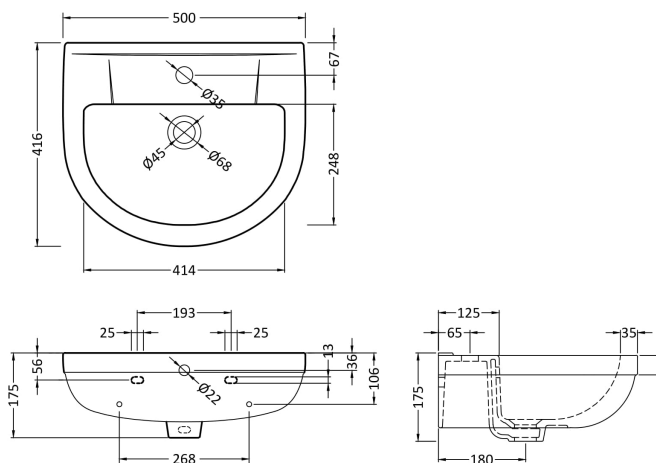

Sales Code: Chm004

Description: Harmony 500mm Basin & Semi Pedestal

Packaging Details

Barcode: 5055275867419

Sales Code: NCH604

Description: Harmony 500 Basin 1Th

Product Dimensions

Height (mm):	0
Width (mm):	0
Depth (mm):	0
Nett Weight (kg):	15

Packaging Dimensions

Height (mm):	192
Width (mm):	570
Depth (mm):	440
Gross Weight (kg):	15.2

Packaging Data

Box Colour:	Brown Cardboard Box
Box Qty:	0
Label Size:	0 x 0
Label Colour:	White Label
Label Qty:	0

Outer Box Dimensions (If Applicable)

Height (mm):	
Width (mm):	
Depth (mm):	
Gross Weight (kg):	
Barcode:	5055275827147

Product Details

Country of Origin:	China
Fitting Instruction:	No
Certification: CE & UKCA:	WRAS: N/A WRAS No: N/A
Product Material:	Vitreous China
Fixing Supplied:	No

Sales Code: NCU807

Description: Semi Pedestal

Product Dimensions

Height (mm):	0
Width (mm):	0
Depth (mm):	0
Nett Weight (kg):	6.4

Packaging Dimensions

Height (mm):	300
Width (mm):	210
Depth (mm):	295
Gross Weight (kg):	6.6