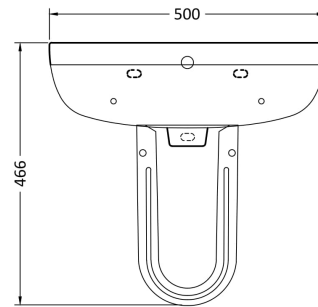

Sales Code: Chm004

Description: Harmony 500mm Basin & Semi Pedestal

Packaging Details

Barcode: 5055275867419

Sales Code: NCH604

Description: Harmony 500 Basin 1Th

Product Dimensions

Height (mm):	0
Width (mm):	0
Depth (mm):	0
Nett Weight (kg):	15

Packaging Dimensions

Height (mm):	192
Width (mm):	570
Depth (mm):	440
Gross Weight (kg):	15.2

Packaging Data

Box Colour:	Brown Cardboard Box
Box Qty:	0
Label Size:	0 x 0
Label Colour:	White Label
Label Qty:	0

Outer Box Dimensions (If Applicable)

Height (mm):	
Width (mm):	
Depth (mm):	
Gross Weight (kg):	
Barcode:	5055275827147

Product Details

Country of Origin:	China
Fitting Instruction:	No
Certification: CE & UKCA:	WRAS: N/A WRAS No: N/A
Product Material:	Vitreous China
Fixing Supplied:	No

Sales Code: NCU807

Description: Semi Pedestal

Product Dimensions

Height (mm):	0
Width (mm):	0
Depth (mm):	0
Nett Weight (kg):	6.4

Packaging Dimensions

Height (mm):	300
Width (mm):	210
Depth (mm):	295
Gross Weight (kg):	6.6