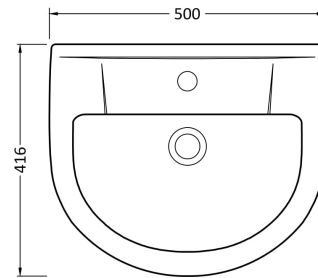

Sales Code: Chm004

Description: Harmony 500mm Basin & Semi Pedestal

Packaging Details

Barcode: 5055275867419

Sales Code: NCH604

Description: Harmony 500 Basin 1Th

Product Dimensions

Height (mm):	0
Width (mm):	0
Depth (mm):	0
Nett Weight (kg):	15

Packaging Dimensions

Height (mm):	192
Width (mm):	570
Depth (mm):	440
Gross Weight (kg):	15.2

Packaging Data

Box Colour:	Brown Cardboard Box
Box Qty:	0
Label Size:	0 x 0
Label Colour:	White Label
Label Qty:	0

Outer Box Dimensions (If Applicable)

Height (mm):	
Width (mm):	
Depth (mm):	
Gross Weight (kg):	
Barcode:	5055275827147

Product Details

Country of Origin:	China
Fitting Instruction:	No
Certification: CE & UKCA:	WRAS: N/A WRAS No: N/A
Product Material:	Vitreous China
Fixing Supplied:	No

Sales Code: NCU807

Description: Semi Pedestal

Product Dimensions

Height (mm):	0
Width (mm):	0
Depth (mm):	0
Nett Weight (kg):	6.4

Packaging Dimensions

Height (mm):	300
Width (mm):	210
Depth (mm):	295
Gross Weight (kg):	6.6