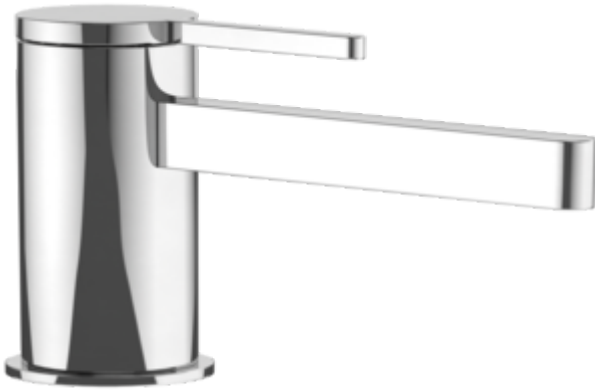

## BASIN MIXERS DAWN

### PRODUCT INFORMATION

Article title	Villeroy & Boch Dawn Single-lever basin mixer without waste, Chrome
Article number	TVW10610315161
Scope of delivery	1 x tap fitting , 1 x fastening 1 x installation instructions
Length in mm	149
Width in mm	38
Height in mm	166
Collection	Dawn
Weight in kg	1.5
Material	Brass
Surface	glossy
Colour name	Chrome
EAN number	4051202571580
Model number	TVW106103151
Air plus	An aerator enriches the water with air for a particularly soft, water-saving jet
Aqua smart	Sustainable, limited water flow: saving water without sacrificing on performance
Tap smartpressure	Constant water flow rate for washbasin mixers regardless of pressure fluctuations in the piping system
Length of spout in mm	100
Material	Brass
Volume	5,04
Cartridge	Cartridge with ceramic discs
Swivel aerator	No
Thermostat	No
Cool Tap	No
Spray types	Comfort flow

### COLOURS

Colour	Description	Article number	EAN
	Chrome	TVW10610315161	4051202571580

### CHARACTERISTICS

An aerator enriches the water with air for a particularly soft, water-saving jet

Constant water flow rate for washbasin mixers regardless of pressure fluctuations in the piping system