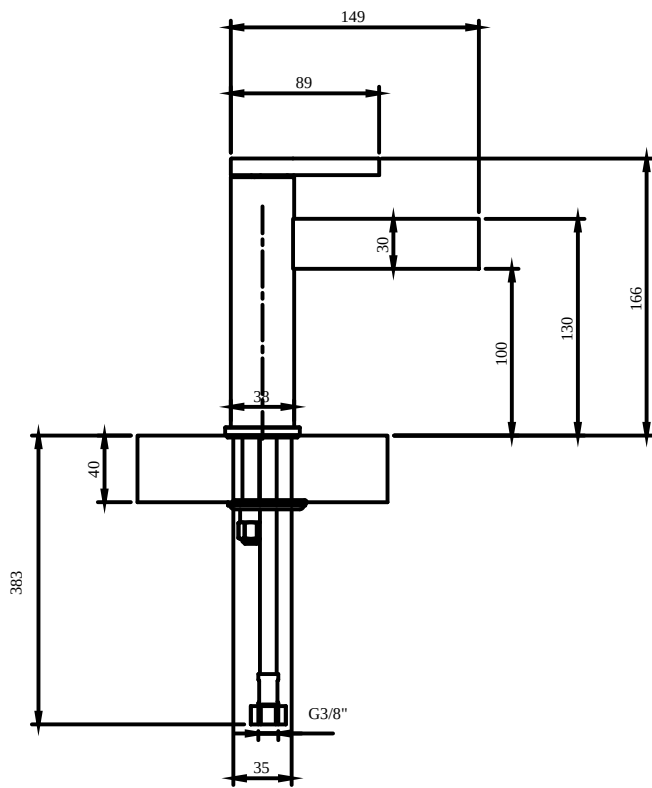

### PRODUCT INFORMATION

Article title	Villeroy & Boch Dawn Single-lever basin mixer without waste, Chrome
Article number	TVW10610315161
Scope of delivery	1 x tap fitting , 1 x fastening 1 x installation instructions
Length in mm	149
Width in mm	38
Height in mm	166
Collection	Dawn
Weight in kg	1.5
Material	Brass
Surface	glossy
Colour name	Chrome
EAN number	4051202571580
Model number	TVW106103151
Air plus	An aerator enriches the water with air for a particularly soft, water-saving jet
Aqua smart	Sustainable, limited water flow: saving water without sacrificing on performance
Tap smartpressure	Constant water flow rate for washbasin mixers regardless of pressure fluctuations in the piping system
Length of spout in mm	100
Material	Brass
Volume	5,04
Cartridge	Cartridge with ceramic discs
Swivel aerator	No
Thermostat	No
Cool Tap	No
Spray types	Comfort flow

### CHARACTERISTICS

An aerator enriches the water with air for a particularly soft, water-saving jet

Constant water flow rate for washbasin mixers regardless of pressure fluctuations in the piping system

Sustainable, limited water flow: saving water without sacrificing on performance

BASIN MIXERS DAWN

TECHNICAL DRAWINGS

TVW106103151

Dawn TVW106103151	 <b>Villeroy</b> 174
V01 / 10.05.2021	