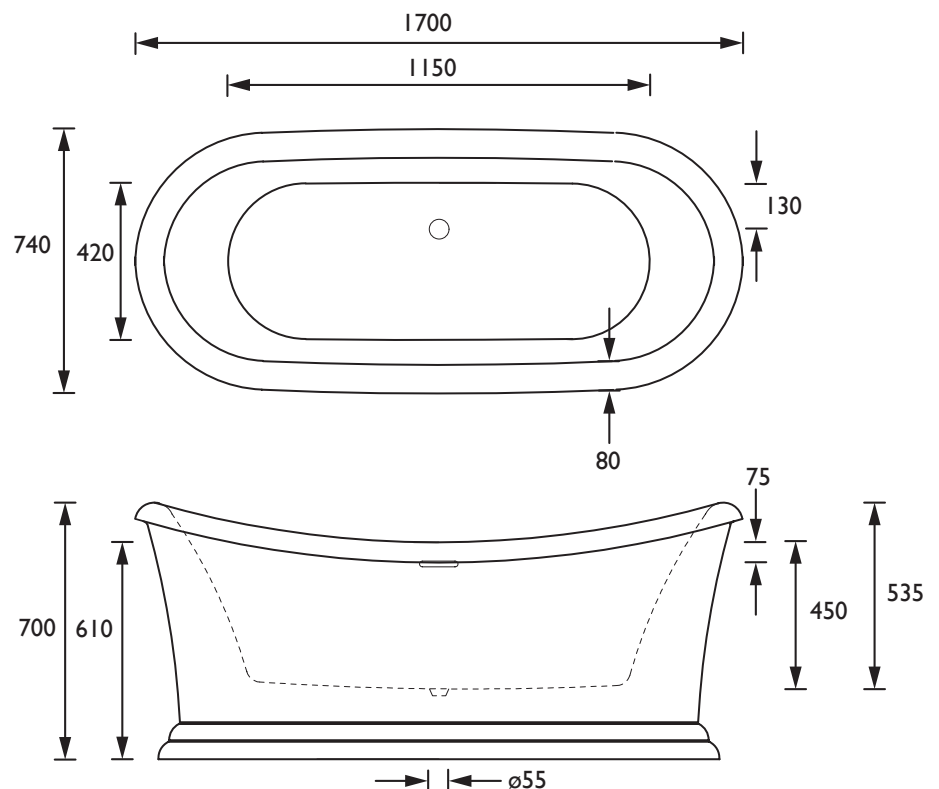

### Specification

Main Construction Material:	Acrylic
Plumbing System Suitability:	Suitable for all plumbing systems
Finish:	White
Number of Tap Holes:	0
Weight (kg):	66
Weight Including Packaging (kg):	79
Capacity (l):	190
Assembly Required:	No
What's Included?:	1x Acrylic Bath, 1x Clicker Waste, 1x Overflow, 4x Adjustable Feet

### Dimensions (measurements in mm)