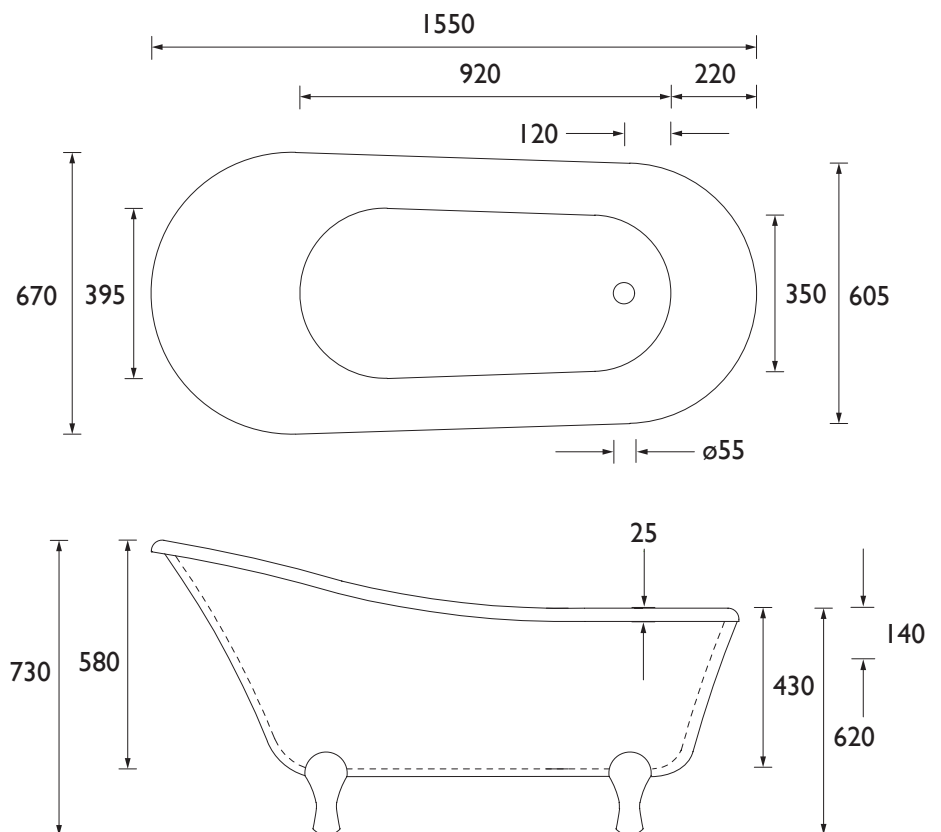

BGRFSW00

GRANTHAM Bath Range Grantham Freestanding Acrylic Slipper Bath

Specification

Main Construction Material:	Acrylic
Plumbing System Suitability:	Suitable for all plumbing systems
Finish:	White
Number of Tap Holes:	0
Weight (kg):	40.4
Weight Including Packaging (kg):	40.74
Capacity (l):	165
Assembly Required:	No
What's Included?:	1x Acrylic Bath, 1x Clicker Waste, 1x Overflow

Product Certifications:

Additional Information:

This Product is Shown With:

BFGRC - Grantham Bath Feet Chrome

This Product Also Needs:

BFGRC - Grantham Bath Feet Chrome

THCI5CI - Shallow Waste Trap Chrome

Dimensions (measurements in mm)