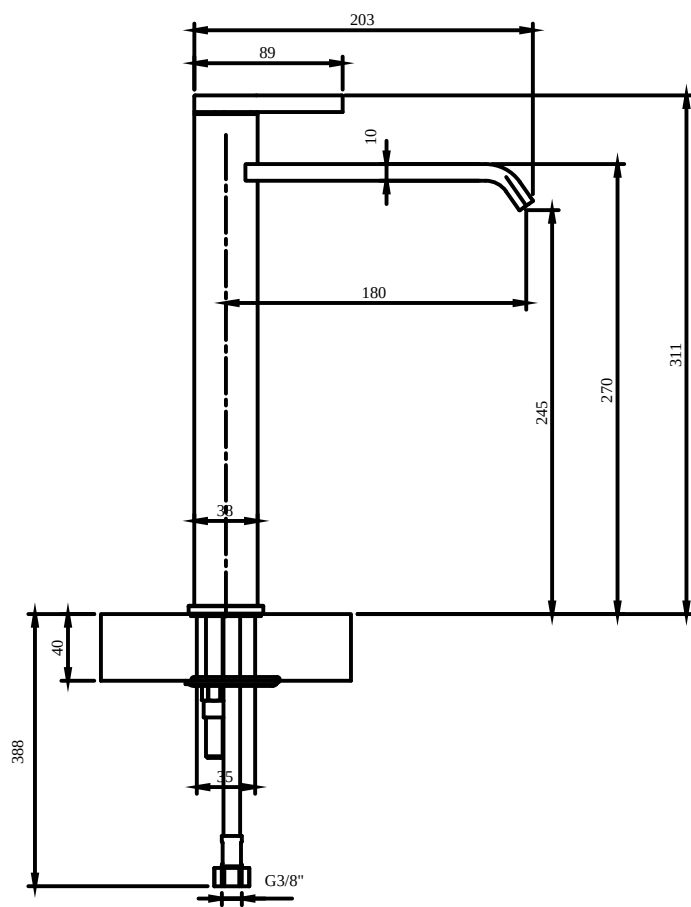

BASIN MIXERS DAWN

TECHNICAL DRAWINGS

TVW106106152

Dawn TVW106106152	 Villeroy 174
V01 / 10.05.2021