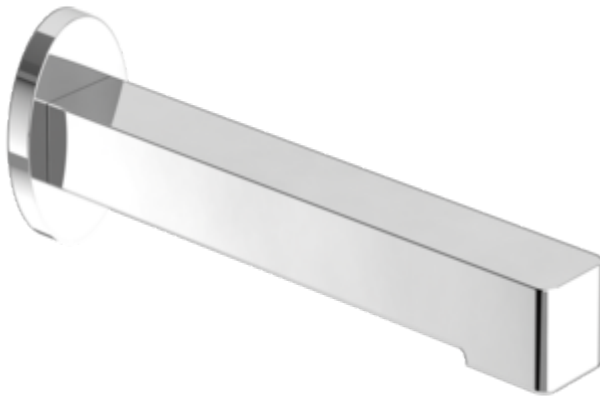

BATH & SHOWER MIXER ARCHITECTURA

PRODUCT INFORMATION

Article title	Villeroy & Boch Architectura Bath spout for wall-mounted, Chrome
Article number	TVT10350500061
Assembly / Assembly type	wall-mounted
Scope of delivery	1 x tap fitting , 1 x fastening 1 x installation instructions
Length in mm	227
Width in mm	50
Height in mm	50
Collection	Architectura
Weight in kg	0.668
Material	Brass
Surface	glossy
Colour name	Chrome
EAN number	4051202464912
Model number	TVT103505000
Air plus	An aerator enriches the water with air for a particularly soft, water-saving jet
Easy clean	Longer service life: optimum limescale removal by simply rubbing nozzles and aerators clean
Tap smartpressure	Constant water flow rate for washbasin mixers regardless of pressure fluctuations in the piping system
Length of spout in mm	210
Material	Brass
Volume	1,323
Angle jet regulator	5
Swivel aerator	No
Thermostat	No
Cool Tap	No
Spray types	Comfort flow

COLOURS

Colour	Description	Article number	EAN
	Chrome	TVT10350500061	4051202464912

BATH & SHOWER MIXER ARCHITECTURA

CHARACTERISTICS

An aerator enriches the water with air for a particularly soft, water-saving jet

Longer service life: optimum limescale removal by simply rubbing nozzles and aerators clean

Constant water flow rate for washbasin mixers regardless of pressure fluctuations in the piping system

BATH & SHOWER MIXER ARCHITECTURA

TECHNICAL DRAWINGS

TVT103505000