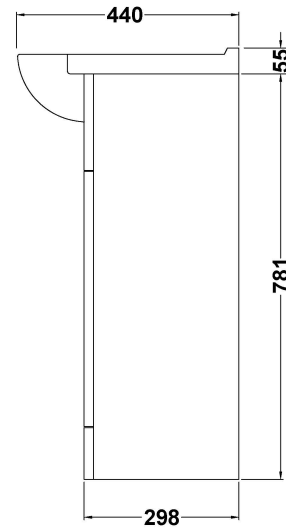

Sales Code: VTY450

Description: High Gloss White 450 Basin Unit

Packaging Details

Barcode: 5055146168607