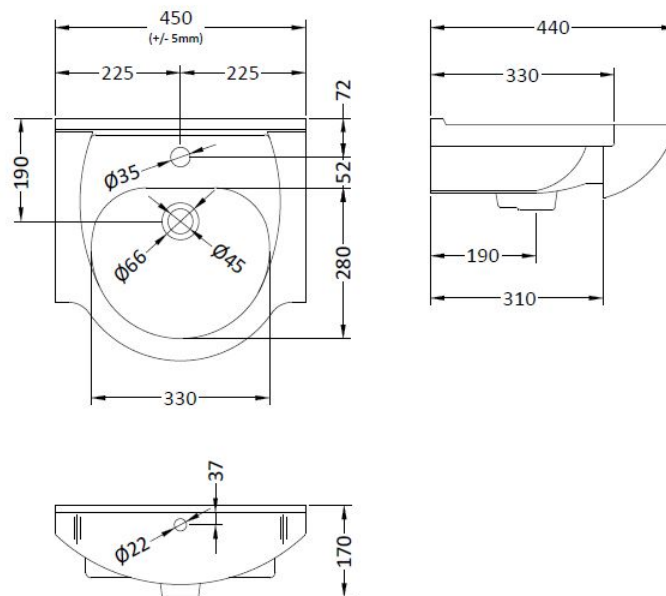

### Product Dimensions

Height (mm):	0
Width (mm):	0
Depth (mm):	0
Nett Weight (kg):	12

### Packaging Dimensions

Height (mm):	470
Width (mm):	460
Depth (mm):	190
Gross Weight (kg):	12.56

### Product Dimensions

Height (mm):	781
Width (mm):	415
Depth (mm):	298
Nett Weight (kg):	14.02

### Packaging Dimensions

Height (mm):	325
Width (mm):	440
Depth (mm):	815
Gross Weight (kg):	14.02