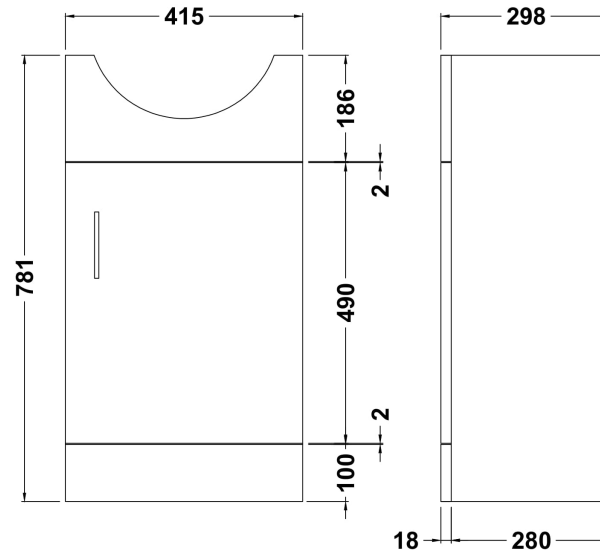

### Packaging Dimensions

Height (mm):	470
Width (mm):	460
Depth (mm):	190
Gross Weight (kg):	12.56

### Outer Box Dimensions (If Applicable)

Height (mm):	
Width (mm):	
Depth (mm):	
Gross Weight (kg):	
Barcode:	5055146172888

### Product Dimensions

Height (mm):	781
Width (mm):	415
Depth (mm):	298
Nett Weight (kg):	14.02

### Packaging Dimensions

Height (mm):	325
Width (mm):	440
Depth (mm):	815
Gross Weight (kg):	14.02