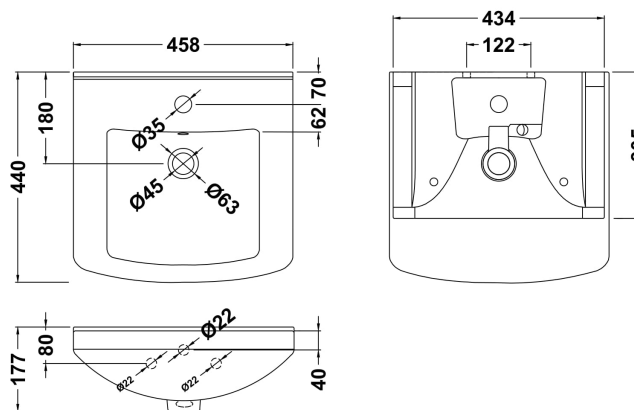

Sales Code: VTM450

Description: Mayford 450mm Basin & Cabinet

Packaging Details

Barcode: 5055369071043

Sales Code: NBC101

Description: 450 Deluxe Basin 1Th (300 Deep)

Product Dimensions

Height (mm):	0
Width (mm):	0
Depth (mm):	0
Nett Weight (kg):	11.5

Packaging Dimensions

Height (mm):	460
Width (mm):	190
Depth (mm):	475
Gross Weight (kg):	11.5

Packaging Data

Box Colour:	Brown Cardboard Box - Printed
Box Qty:	0
Label Size:	0 x 0
Label Colour:	Not Applicable
Label Qty:	0

Outer Box Dimensions (If Applicable)

Height (mm):	
Width (mm):	
Depth (mm):	
Gross Weight (kg):	
Barcode:	5055369054176

Product Details

Country of Origin:	China
Fitting Instruction:	No
Certification: CE & UKCA: No	WRAS: N/A WRAS No: N/A
Product Material:	Vitreous China
Fixing Supplied:	No

Sales Code: PRC101

Description: 450 Pr Std Basin Unit

Product Dimensions

Height (mm):	781
Width (mm):	415
Depth (mm):	298
Nett Weight (kg):	14.02

Packaging Dimensions

Height (mm):	325
Width (mm):	440
Depth (mm):	815
Gross Weight (kg):	14.02