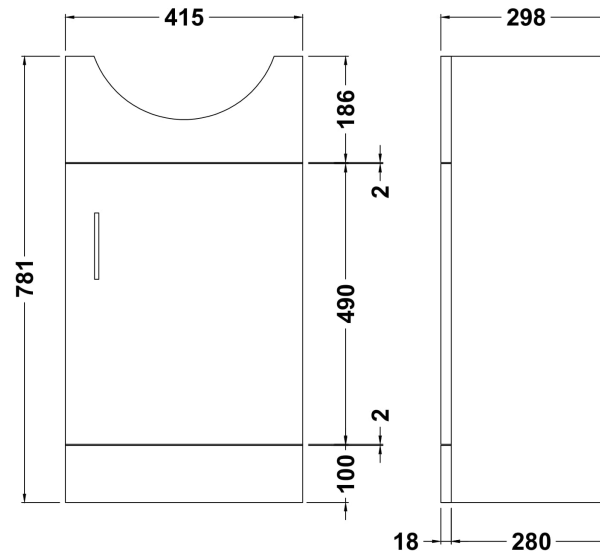

Packaging Dimensions

Height (mm):	460
Width (mm):	190
Depth (mm):	475
Gross Weight (kg):	11.5

Packaging Data

Box Colour:	Brown Cardboard Box - Printed
Box Qty:	0
Label Size:	0 x 0
Label Colour:	Not Applicable
Label Qty:	0

Outer Box Dimensions (If Applicable)

Height (mm):	
Width (mm):	
Depth (mm):	
Gross Weight (kg):	
Barcode:	5055369054176

Product Details

Country of Origin:	China
Fitting Instruction:	No
Certification: CE & UKCA: No	WRAS: N/A WRAS No: N/A
Product Material:	Vitreous China
Fixing Supplied:	No

Sales Code: PRC101

Description: 450 Pr Std Basin Unit

Product Dimensions

Height (mm):	781
Width (mm):	415
Depth (mm):	298
Nett Weight (kg):	14.02

Packaging Dimensions

Height (mm):	325
Width (mm):	440
Depth (mm):	815
Gross Weight (kg):	14.02

Packaging Data

Box Colour:	Brown Cardboard Box - Printed
Box Qty:	0
Label Size:	0 x 0
Label Colour:	Not Applicable
Label Qty:	0

Outer Box Dimensions (If Applicable)

Height (mm):	
Width (mm):	
Depth (mm):	
Gross Weight (kg):	
Barcode:	5055369058310