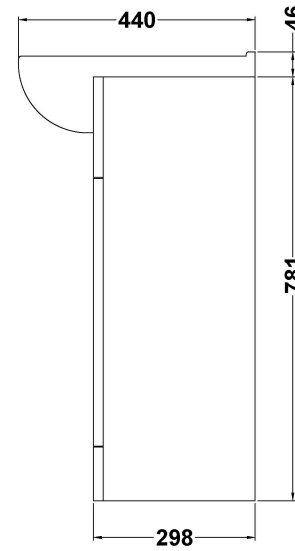

Sales Code: VTM450

Description: Mayford 450mm Basin & Cabinet

Packaging Details

Barcode: 5055369071043

Sales Code: NBC101

Description: 450 Deluxe Basin 1Th (300 Deep)

Product Dimensions

Height (mm):	0
Width (mm):	0
Depth (mm):	0
Nett Weight (kg):	11.5

Packaging Dimensions

Height (mm):	460
Width (mm):	190
Depth (mm):	475
Gross Weight (kg):	11.5

Packaging Data

Box Colour:	Brown Cardboard Box - Printed
Box Qty:	0
Label Size:	0 x 0
Label Colour:	Not Applicable
Label Qty:	0

Outer Box Dimensions (If Applicable)

Height (mm):	
Width (mm):	
Depth (mm):	
Gross Weight (kg):	
Barcode:	5055369054176

Product Details

Country of Origin:	China
Fitting Instruction:	No
Certification: CE & UKCA: No	WRAS: N/A WRAS No: N/A
Product Material:	Vitreous China
Fixing Supplied:	No

Sales Code: PRC101

Description: 450 Pr Std Basin Unit

Product Dimensions

Height (mm):	781
Width (mm):	415
Depth (mm):	298
Nett Weight (kg):	14.02

Packaging Dimensions

Height (mm):	325
Width (mm):	440
Depth (mm):	815
Gross Weight (kg):	14.02