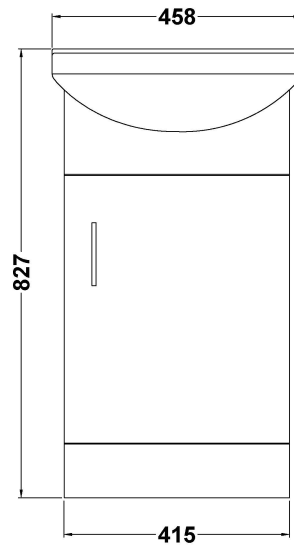

Sales Code: VTM450

Description: Mayford 450mm Basin & Cabinet

Packaging Details

Barcode: 5055369071043

Sales Code: NBC101

Description: 450 Deluxe Basin 1Th (300 Deep)

Product Dimensions

Height (mm):	0
Width (mm):	0
Depth (mm):	0
Nett Weight (kg):	11.5

Packaging Dimensions

Height (mm):	460
Width (mm):	190
Depth (mm):	475
Gross Weight (kg):	11.5

Packaging Data

Box Colour:	Brown Cardboard Box - Printed
Box Qty:	0
Label Size:	0 x 0
Label Colour:	Not Applicable
Label Qty:	0

Outer Box Dimensions (If Applicable)

Height (mm):	
Width (mm):	
Depth (mm):	
Gross Weight (kg):	
Barcode:	5055369054176

Product Details

Country of Origin:	China
Fitting Instruction:	No
Certification: CE & UKCA: No	WRAS: N/A WRAS No: N/A
Product Material:	Vitreous China
Fixing Supplied:	No

Sales Code: PRC101

Description: 450 Pr Std Basin Unit

Product Dimensions

Height (mm):	781
Width (mm):	415
Depth (mm):	298
Nett Weight (kg):	14.02

Packaging Dimensions

Height (mm):	325
Width (mm):	440
Depth (mm):	815
Gross Weight (kg):	14.02