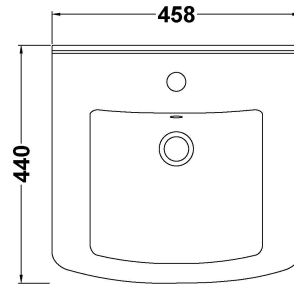

Sales Code: VTM450

Description: Mayford 450mm Basin & Cabinet

Packaging Details

Barcode: 5055369071043

Sales Code: NBC101

Description: 450 Deluxe Basin 1Th (300 Deep)

Product Dimensions

Height (mm):	0
Width (mm):	0
Depth (mm):	0
Nett Weight (kg):	11.5

Packaging Dimensions

Height (mm):	460
Width (mm):	190
Depth (mm):	475
Gross Weight (kg):	11.5

Packaging Data

Box Colour:	Brown Cardboard Box - Printed
Box Qty:	0
Label Size:	0 x 0
Label Colour:	Not Applicable
Label Qty:	0

Outer Box Dimensions (If Applicable)

Height (mm):	
Width (mm):	
Depth (mm):	
Gross Weight (kg):	
Barcode:	5055369054176

Product Details

Country of Origin:	China
Fitting Instruction:	No
Certification: CE & UKCA: No	WRAS: N/A WRAS No: N/A
Product Material:	Vitreous China
Fixing Supplied:	No

Sales Code: PRC101

Description: 450 Pr Std Basin Unit

Product Dimensions

Height (mm):	781
Width (mm):	415
Depth (mm):	298
Nett Weight (kg):	14.02

Packaging Dimensions

Height (mm):	325
Width (mm):	440
Depth (mm):	815
Gross Weight (kg):	14.02