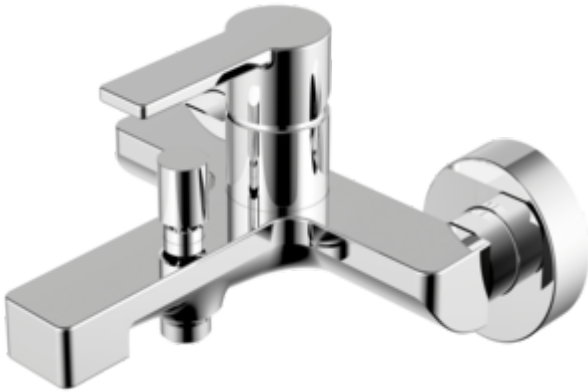

BATH & SHOWER MIXER ARCHITECTURA

PRODUCT INFORMATION

| | |
|-------------------------------------|--|
| Article title | Villeroy & Boch Architectura Single-lever bath & shower mixer, Chrome |
| Article number | TVT10300200061 |
| Assembly / Assembly type | wall-mounted |
| Scope of delivery | 1 x tap fitting , 1 x installation instructions |
| Length in mm | 156 |
| Width in mm | 180 |
| Height in mm | 97 |
| Collection | Architectura |
| Weight in kg | 1.726 |
| Material | Brass |
| Surface | glossy |
| Colour name | Chrome |
| EAN number | 4062373655122 |
| Model number | TVT103002000 |
| Air plus | An aerator enriches the water with air for a particularly soft, water-saving jet |
| Easy clean | Longer service life: optimum limescale removal by simply rubbing nozzles and aerators clean |
| Tap smartpressure | Constant water flow rate for washbasin mixers regardless of pressure fluctuations in the piping system |
| Length of spout in mm | 182 |
| Spacing of connection spigots in mm | 150 |
| Material | Brass |
| Volume | 6,868 |
| Cartridge | Cartridge with ceramic discs |
| Swivel aerator | No |
| Thermostat | No |
| Cool Tap | No |
| Spray types | Comfort flow |

COLOURS

| Colour | Description | Article number | EAN |
|---|-------------|----------------|---------------|
|  | Chrome | TVT10300200061 | 4062373655122 |

BATH & SHOWER MIXER ARCHITECTURA

CHARACTERISTICS

An aerator enriches the water with air for a particularly soft, water-saving jet

Longer service life: optimum limescale removal by simply rubbing nozzles and aerators clean

Constant water flow rate for washbasin mixers regardless of pressure fluctuations in the piping system