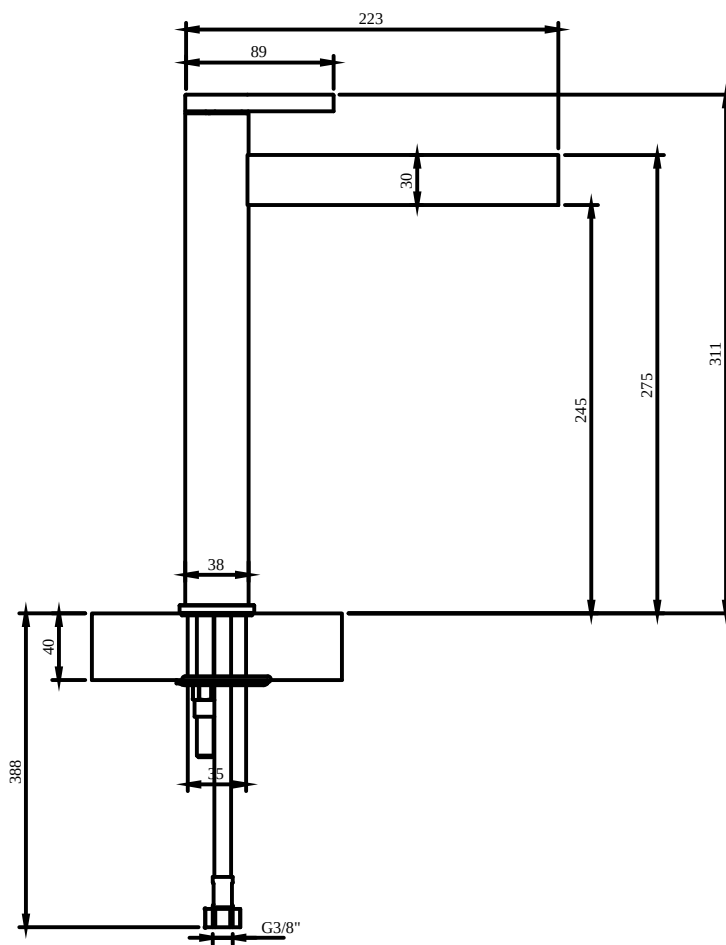

BASIN MIXERS DAWN

PRODUCT INFORMATION

Article title	Villeroy & Boch Dawn Tall single-lever basin mixer without waste, Chrome
Article number	TVW10610615161
Scope of delivery	1 x tap fitting , 1 x fastening 1 x installation instructions
Length in mm	223
Width in mm	38
Height in mm	311
Collection	Dawn
Weight in kg	1.8
Material	Brass
Surface	glossy
Colour name	Chrome
EAN number	4051202571566
Model number	TVW106106151
Air plus	An aerator enriches the water with air for a particularly soft, water-saving jet
Aqua smart	Sustainable, limited water flow: saving water without sacrificing on performance
Tap smartpressure	Constant water flow rate for washbasin mixers regardless of pressure fluctuations in the piping system
Length of spout in mm	185
Material	Brass
Volume	10,65
Cartridge	Cartridge with ceramic discs
Swivel aerator	No
Thermostat	No
Cool Tap	No
Spray types	Comfort flow

COLOURS

Colour	Description	Article number	EAN
	Chrome	TVW10610615161	4051202571566

BASIN MIXERS DAWN

CHARACTERISTICS

An aerator enriches the water with air for a particularly soft, water-saving jet

Constant water flow rate for washbasin mixers regardless of pressure fluctuations in the piping system

Sustainable, limited water flow: saving water without sacrificing on performance

BASIN MIXERS DAWN

TECHNICAL DRAWINGS

TVW106106151

Dawn TVW106106151	 Villeroy 174
V01 / 10.05.2021	