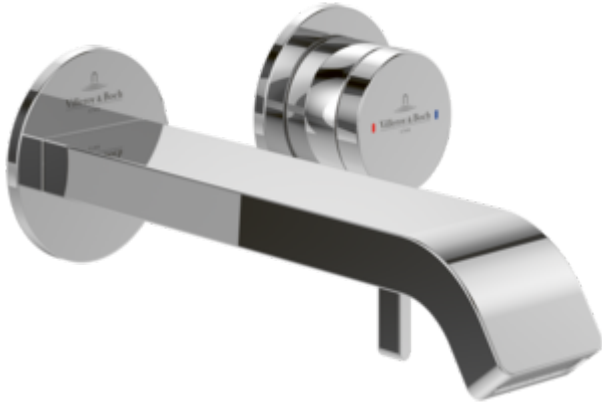

ACCESSORIES DAWN

PRODUCT INFORMATION

Article title	Villeroy & Boch Dawn Washbasin spout set without waste, Chrome
Article number	TVZ10600300061
Assembly / Assembly type	wall-mounted
Scope of delivery	1 x tap fitting , 1 x installation instructions
Length in mm	201
Width in mm	60
Height in mm	60
Collection	Dawn
Weight in kg	1.15
Material	Brass
Surface	glossy
Colour name	Chrome
EAN number	4062373887165
Model number	TVZ106003000
Air plus	An aerator enriches the water with air for a particularly soft, water-saving jet
Aqua smart	Sustainable, limited water flow: saving water without sacrificing on performance
Tap smartpressure	Constant water flow rate for washbasin mixers regardless of pressure fluctuations in the piping system
Length of spout in mm	195
Material	Brass
Volume	5,04
Swivel aerator	No
Thermostat	No
Cool Tap	No
Spray types	Comfort flow

COLOURS

Colour	Description	Article number	EAN
	Chrome	TVZ10600300061	4062373887165

ACCESSORIES DAWN

CHARACTERISTICS

An aerator enriches the water with air for a particularly soft, water-saving jet

Constant water flow rate for washbasin mixers regardless of pressure fluctuations in the piping system

Sustainable, limited water flow: saving water without sacrificing on performance